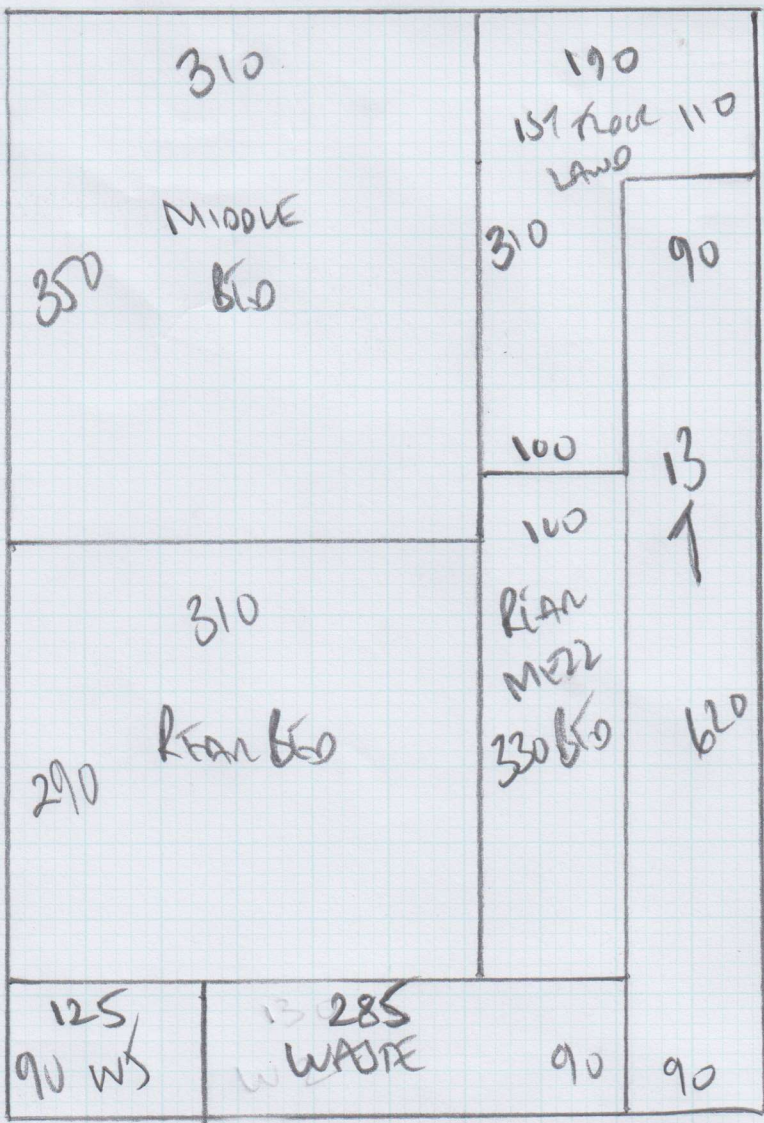

Job No: F25209
 Name: MANN
 Address: 28 THURNDEN ST
 SW16 4HE
 Tel:
 Sheet: 1 of 4

730

Colonial Central
 OLD VILLAGE

PLAN 1 730 x 500
 PLAN 2 360 x 500
 PLAN 3 680 x 500
1770 x 500

88.50 m²

360

Job No: F25209
 Name: MANN
 Address: 28 THUNDERBOLT ST
 SW18 4HE
 Tel:
 Sheet: 2 of 4

415

330

170

110 1/2 LAND

130

W2 110

115

1/4 110

151A

mrcarpet
 Job No: F25209
 Name: MANJ
 Address: 281 HUNDLOW ST
 SW18 4HE
 Tel:
 Sheet: 3 of 4

- *
 W5 75 x 110
- W4 67 x 88
- 77
- 48 x 78
- W3 68 x 75
- W2 77 x 110
- W1 70 x 90

mrcarpets
 Job No: F25209
 Name: MANN
 Address: 281 HANDBEAN ST
 SW18 4HE
 Tel:
 Sheet: A 4A

To Hall

↑ 131
 40 x 75