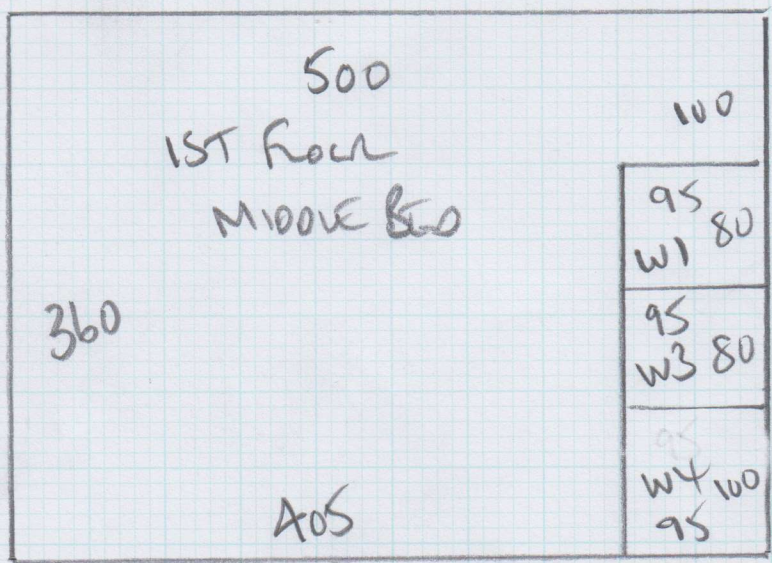

Job No: F25209
 Name: MANN
 Address: 28 THURNDEN ST
 SW16 4HE
 Tel:
 Sheet: 1 of 4

730

Colonial Central
 OLD VILLAGE

PLAN 1 730 x 500
 PLAN 2 360 x 500
 PLAN 3 680 x 500
1770 x 500

88.50 m²

360

Job No: F25209
 Name: MANN
 Address: 28 THUNDERBOLT ST
 SW18 4HE
 Tel:
 Sheet: 2 of 4

415

330

170

110 1/2 LAND

130

W2 110

115

1/4 110

151A

mrcarpet
 Job No: F25209
 Name: MANJ
 Address: 281 HUNDLOW ST
 SW18 4HE
 Tel:
 Sheet: 3 of 4

- *
 W5 75 x 110
- W4 67 x 88
- 77
- 48 x 78
- W3 68 x 75
- W2 77 x 110
- W1 70 x 90

mrcarpets
 Job No: F25209
 Name: MANN
 Address: 281 HANDBEAN ST
 SW18 4HE
 Tel:
 Sheet: A 4A