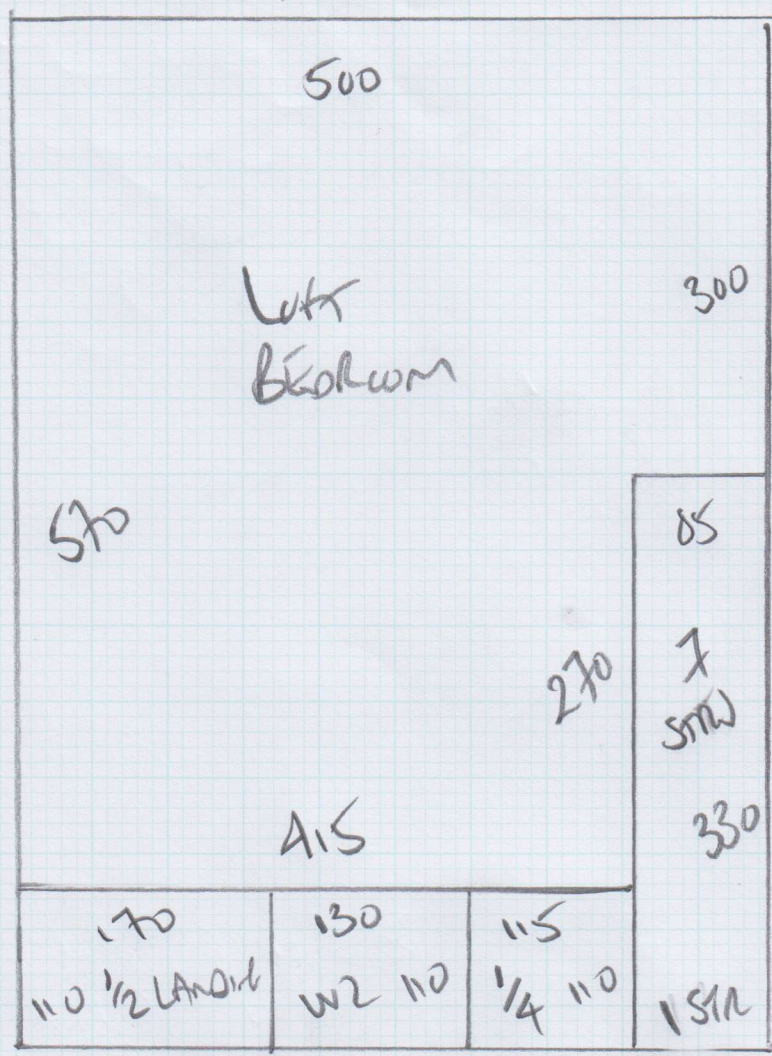

Job No: F25209
 Name: MANN
 Address: 28 THURNDEN ST
 SW16 4HE
 Tel:
 Sheet: 1 of 4

730

Colonial Central
 OLD VILLAGE

PLAN 1 730 x 500
 PLAN 2 360 x 500
 PLAN 3 680 x 500
1770 x 500

88.50 m²

360

Job No: F25209
 Name: MANN
 Address: 28 THUNDERBOLT ST
 SW18 4HE
 Tel:
 Sheet: 2 of 4

415

330

170

110 1/2 LAND

130

W2 110

115

1/4 110

151A

mrcarpet
 Job No: F25209
 Name: MANJ
 Address: 281 HUNDLOW ST
 SW18 4HE
 Tel:
 Sheet: 3 of 4

- *
 W5 75 x 110
- W4 67 x 88
- 77
- 48 x 78
- W3 68 x 75
- W2 77 x 110
- W1 70 x 90

mrcarpets
 Job No: F25209
 Name: MANN
 Address: 281 HANDBEAN ST
 SW18 4HE
 Tel:
 Sheet: A 4A

To Hall

↑ 131
 40 x 75