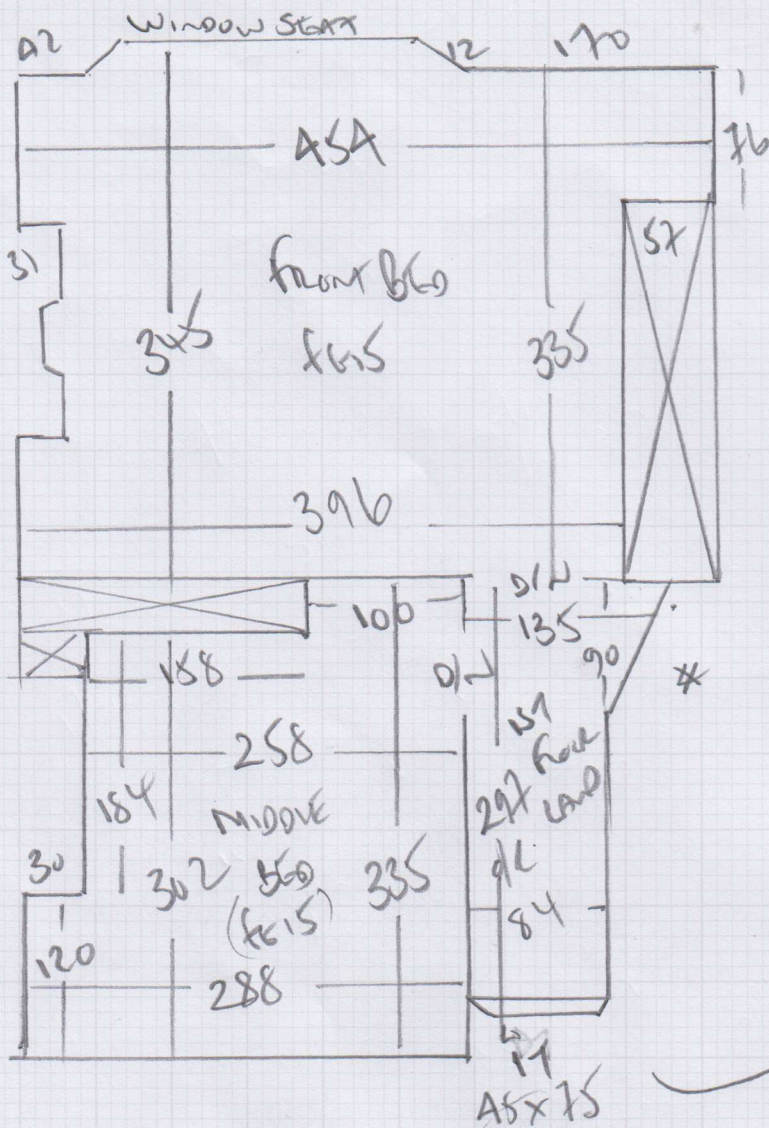

Job No: F25209
 Name: MANN
 Address: 28 THURNDEN ST
 SW16 4HE
 Tel:
 Sheet: 1 of 4

730

Colonial Central
 OLD VILLAGE

PLAN 1 730 x 500
 PLAN 2 360 x 500
 PLAN 3 680 x 500
1770 x 500

88.50 m²

360

Job No: F25209
 Name: MANN
 Address: 28 THUNDERBOLT ST
 SW18 4HE
 Tel:
 Sheet: 2 of 4

415

330

170

110 1/2 LAND

130

W2 110

115

1/4 110

151A

mrcarpet
 Job No: F25209
 Name: MANJ
 Address: 281 HUNDLOW ST
 SW18 4HE
 Tel:
 Sheet: 3 of 4

- *
 W5 75 x 110
- W4 67 x 88
- 77
- 48 x 78
- W3 68 x 75
- W2 77 x 110
- W1 70 x 90

mrcarpets
 Job No: F25209
 Name: MANN
 Address: 281 HANDBEAN ST
 SW18 4HE
 Tel:
 Sheet: A 4A

To Hall

↑ 131
 40 x 75