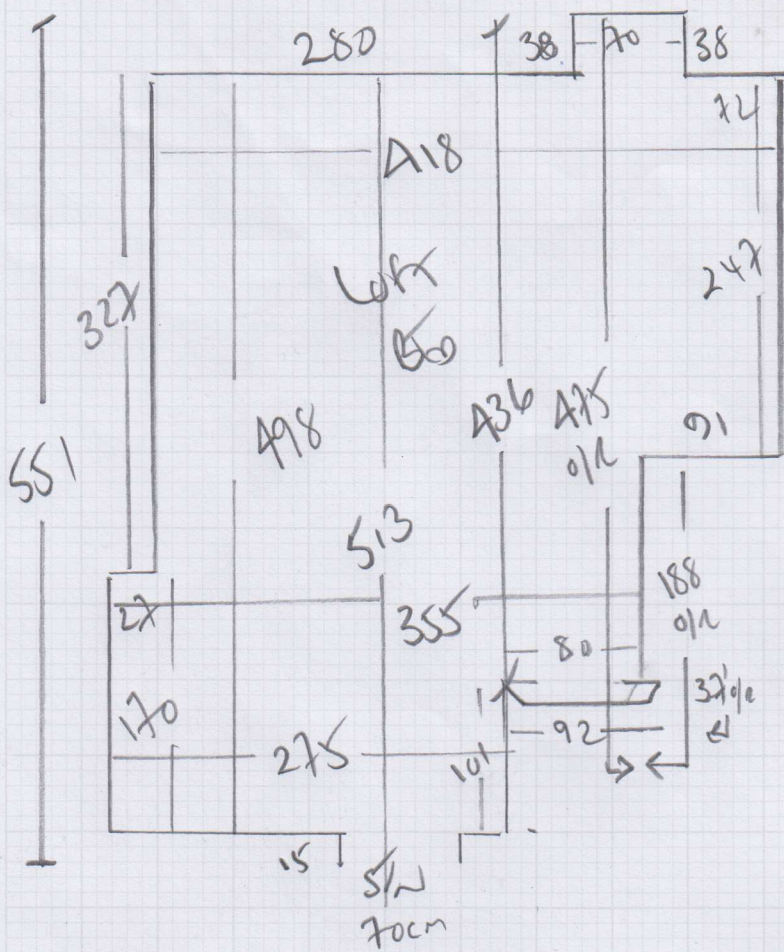

Job No: F25209
 Name: MANN
 Address: 28 THURNDEN ST
 SW16 4HE
 Tel:
 Sheet: 1 of 4

730

Colonial Central
 OLD VILLAGE

PLAN 1 730 x 500
 PLAN 2 360 x 500
 PLAN 3 680 x 500
1770 x 500

88.50 m²

360

Job No: F25209
 Name: MANN
 Address: 28 THUNDERBOLT ST
 SW18 4HE
 Tel:
 Sheet: 2 of 4

415

330

170

110 1/2 LAND

130

W2 110

115

1/4 110

151A

mrcarpet
 Job No: F25209
 Name: MANJ
 Address: 281 HUNDLOW ST
 SW18 4HE
 Tel:
 Sheet: 3 of 4

- *
 W5 75 x 110
- W4 67 x 88
- 77
- 48 x 78
- W3 68 x 75
- W2 77 x 110
- W1 70 x 90

mrcarpets
 Job No: F25209
 Name: MANN
 Address: 281 HANDBEAN ST
 SW18 4HE
 Tel:
 Sheet: A 4A

To Hall

↑ 131
 40 x 75