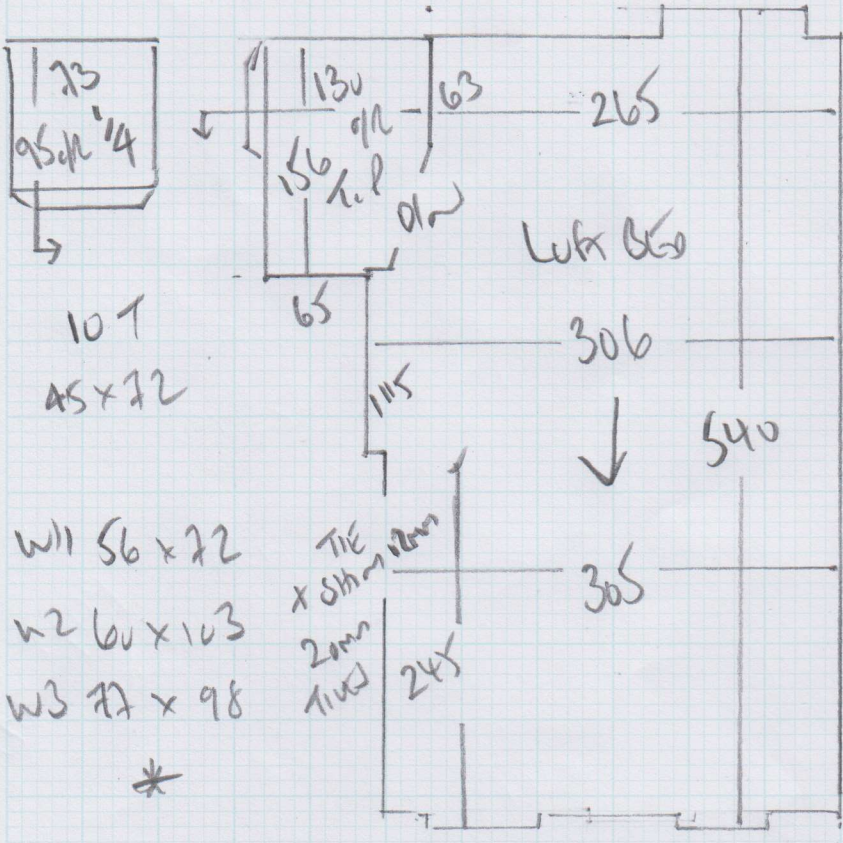

Job No: F25216
 Name: TAYLOR
 Address: 30NABURN HILL
 SW6 6AH
 Tel:
 Sheet: 1 of 2

TIVERTON 909

1320 x 400

52.80m²

1320

Job No: F25216
 Name: TANNOR
 Address: 30 MARBETH HALL RD
 SW6 6AH
 Tel:
 Sheet: 2 of 2

River \curvearrowright USING BY OTHERS
 26 x 71
 17
 45 x 72
 137
 45 x 66