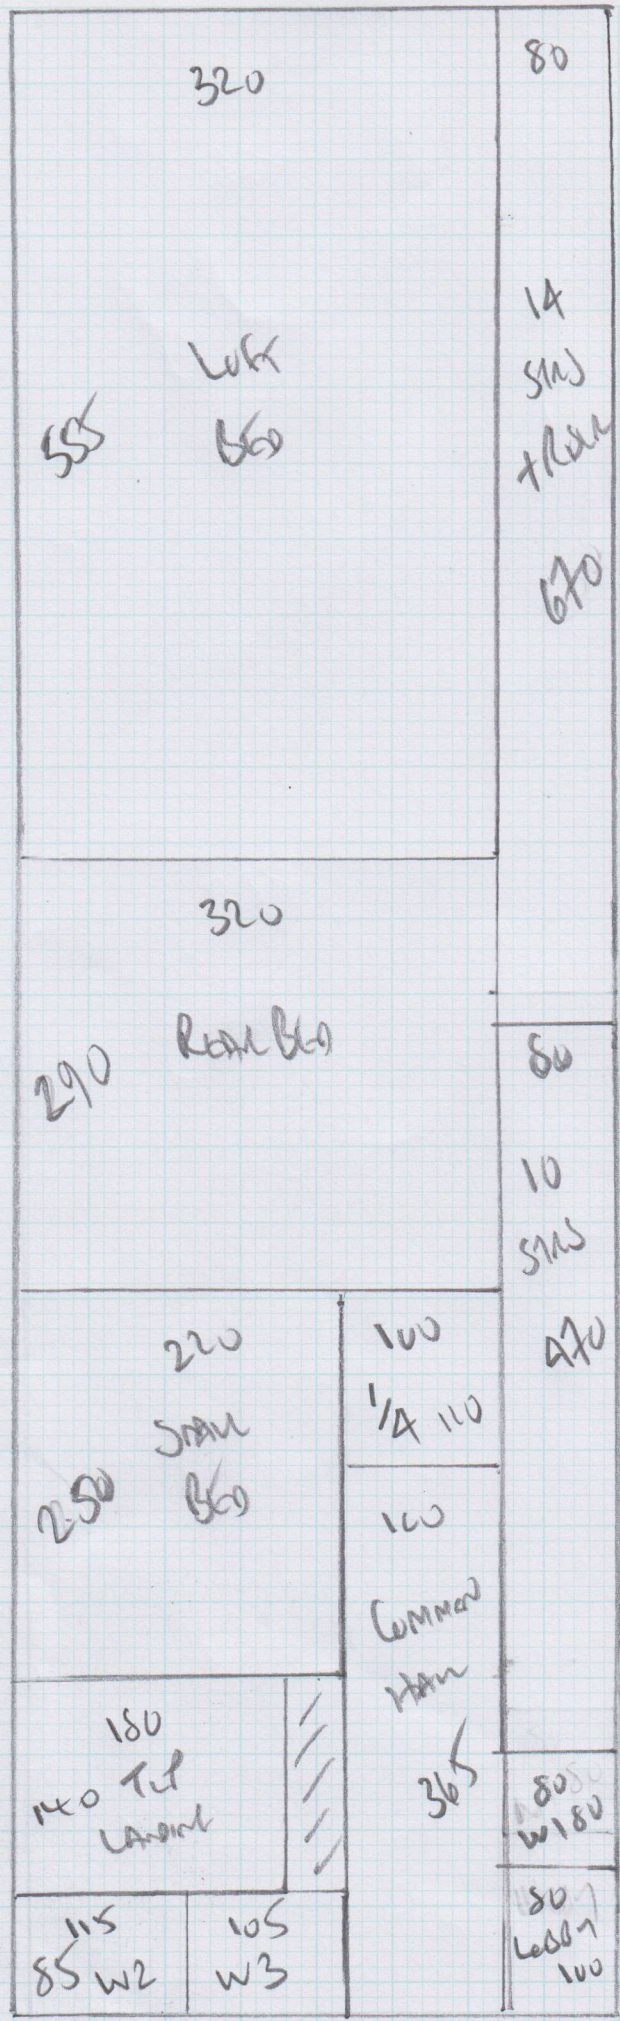

Job No: F25216
 Name: TAYLOR
 Address: 30NABURN HILL
 SW6 6AH
 Tel:
 Sheet: 1 of 2

TIVERTON 909

1320 x 400

52.80m²

1320

Job No: F25216
 Name: TANNOR
 Address: 30 MARBETH HALL RD
 SW6 6AH
 Tel:
 Sheet: 2 of 2

River \curvearrowright USING BY OTHERS
 26 x 71
 17
 45 x 72
 137
 45 x 66