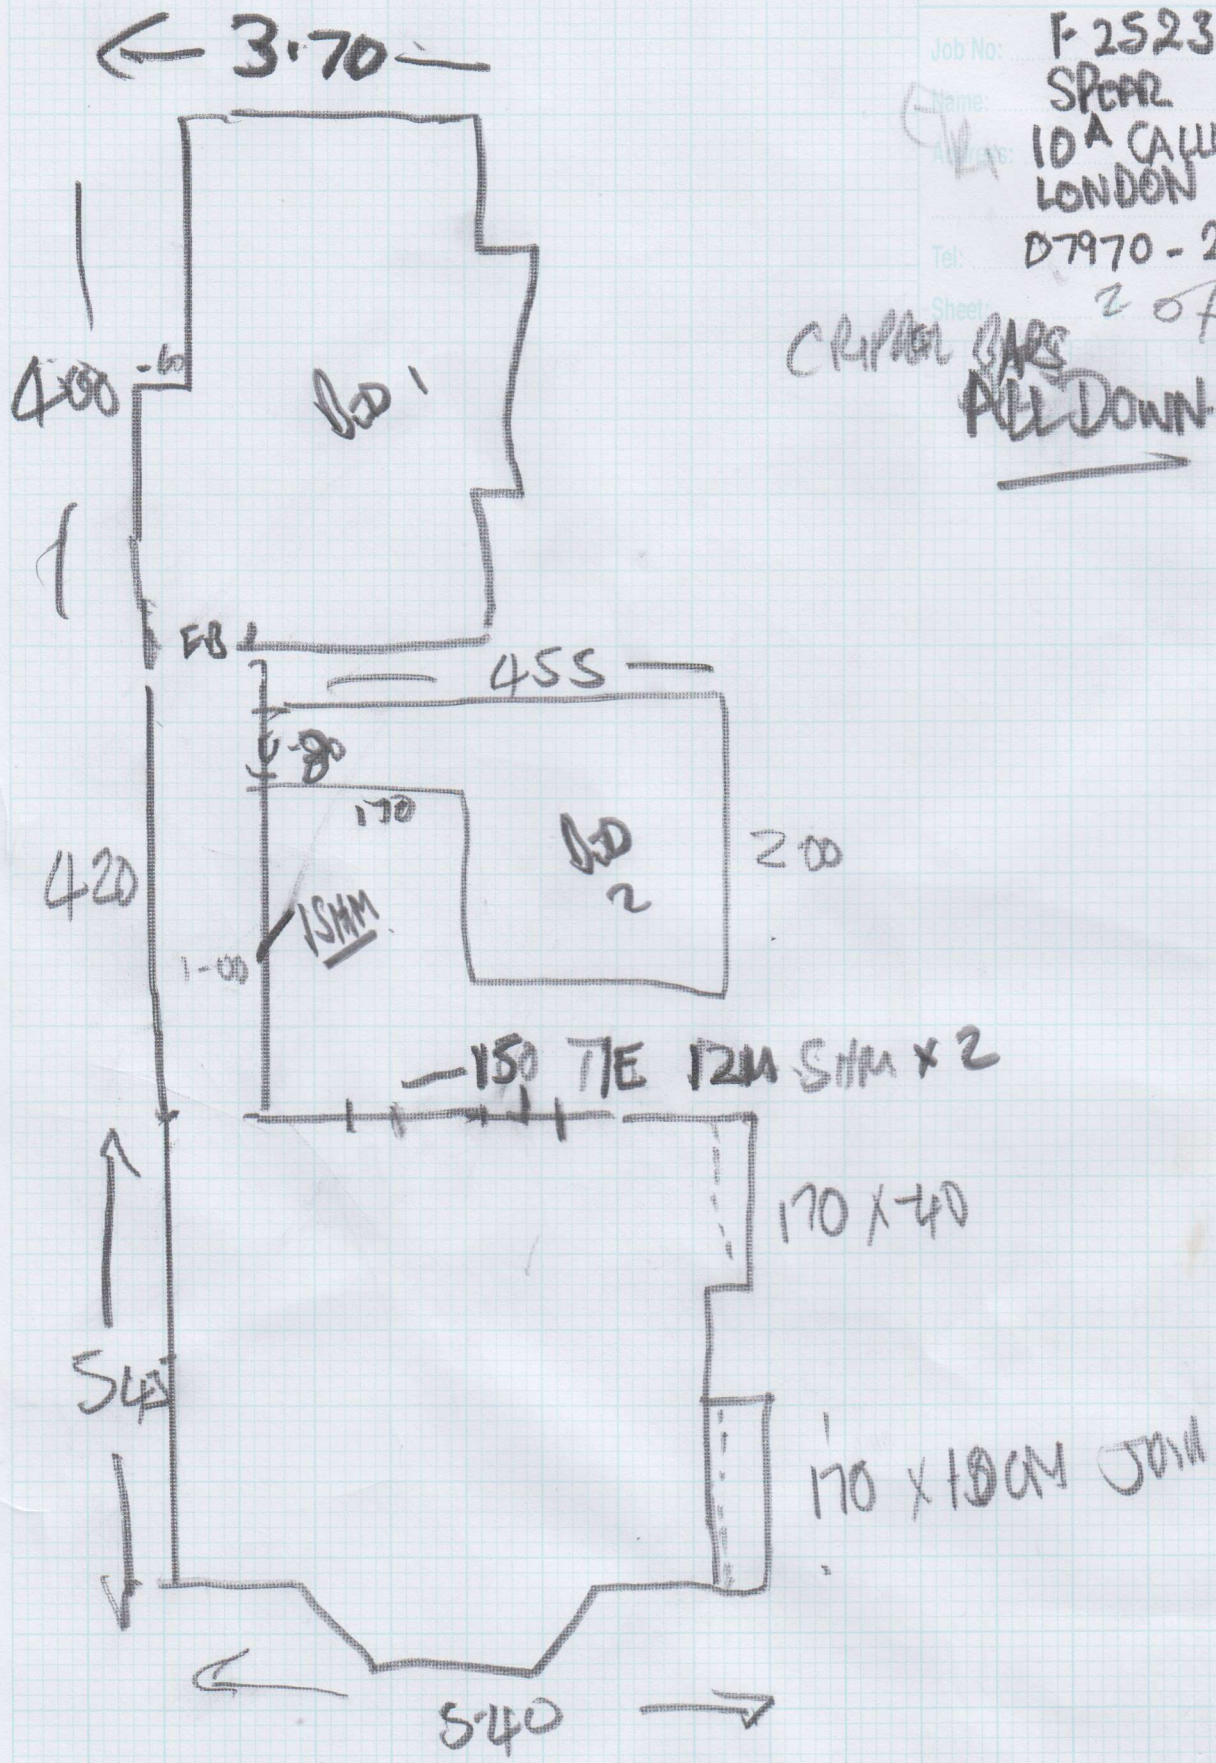

Job No: F25232  
 Name: SPERR  
 Address: 10A Cannon St  
 LONDON SW3 6DE  
 Tel: 07710-292583  
 Sheet: 1 of 2

1270

430  
 210  
 560  
 12.00 x 5.00

60°  
 FURNITURE

EXISTING GRIPPE  
 + BARS.

4M SCAM 10 Layer  
 3X 12M SHIMS

Hansi  
 - 638/31

Job No: F-25232  
Name: SPARR  
Address: 10A CALLOW ST  
LONDON SW36BE  
Tel: 07970-292583

Sheet 2 of 2

CRIPPER GARS  
PULL DOWN

mrcarpet

DESIGNS FOR FLOORS

70 Lower Richmond Road  
Putney  
SW15 1LL

## ROLL BREAKDOWN

---

Job No: F25232

Customer Name: Spear

Carpet: Hanoi (Cavendish)

Colour: 638/31 (Elmwood)

<b>Roll Size</b>	<b>12.70 x 5.00m</b>
Bed 1	4.30 x 5.00m
Bed 2	2.10 x 5.00m
Lounge	5.60 x 5.00m
<b>Balance left over</b>	<b>0.70 x 5.00m</b>