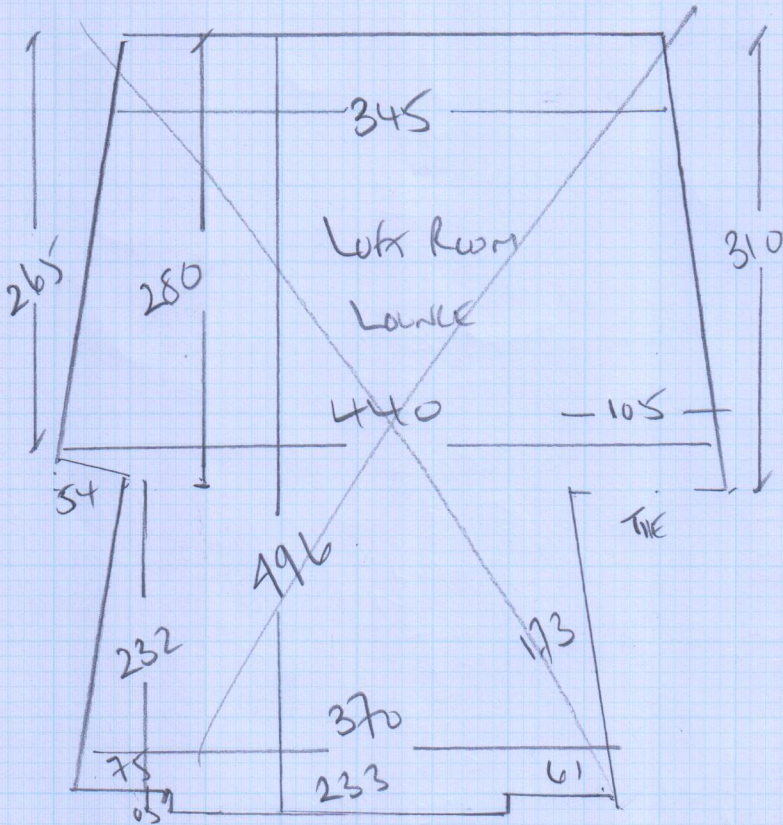

White carpet + vinyl

mrcarpets
TOWN HOUSE CONVERSIONS

Job No: F25234
Name: FLAT 2
Address: 7 NEW KINGS ROAD
SW6 4UB
Tel:
Sheet: 1 of 1

~~Lift Lounge~~
~~Movable Transom~~
~~BACKPACK OAK 2225~~
~~24.5m²~~
~~Flacks 0 36m²~~
~~= 2534m²~~

Kitchen + Bathroom
White custom vinyl
on plywood.

65-NUMBERS
10 PUS KANDIAN TILES
305 x 305mm
3 BOXES 0 334m²
= 1002m²