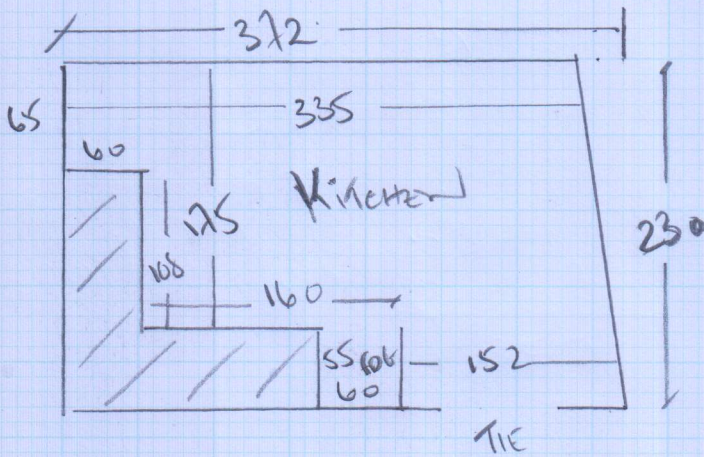

White carpet + vinyl

mrcarpets
TOWN HOUSE CONVERSIONS

Job No: F25234
Name: FLAT 2
Address: 7 NEW KINGS ROAD
SW6 4UB
Tel:
Sheet: 1 of 1

~~Lift Lounge~~
~~Movable Transom~~
~~BACKPACK OAK 2225~~
~~24.5m²~~
~~Flacks 0 36m²~~
~~= 2534m²~~

Kitchen + Bathroom
White custom vinyl
on plywood.

65-NUMBERS
10 PUS KANDIAN TILES
305 x 305mm
3 BOXES 0 334m²
= 1002m²