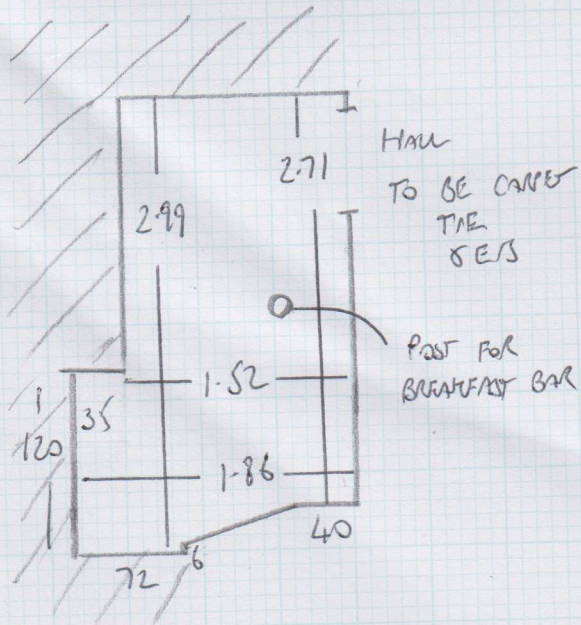

Job No: ~~F25236~~ F25236

Name: TR PROPERTIES

Address: 42 CROWN LODGE

ELYSTAN STREET SW3 3PP

Tel:

Sheet: 1 OF 1

KITCHEN

TM2