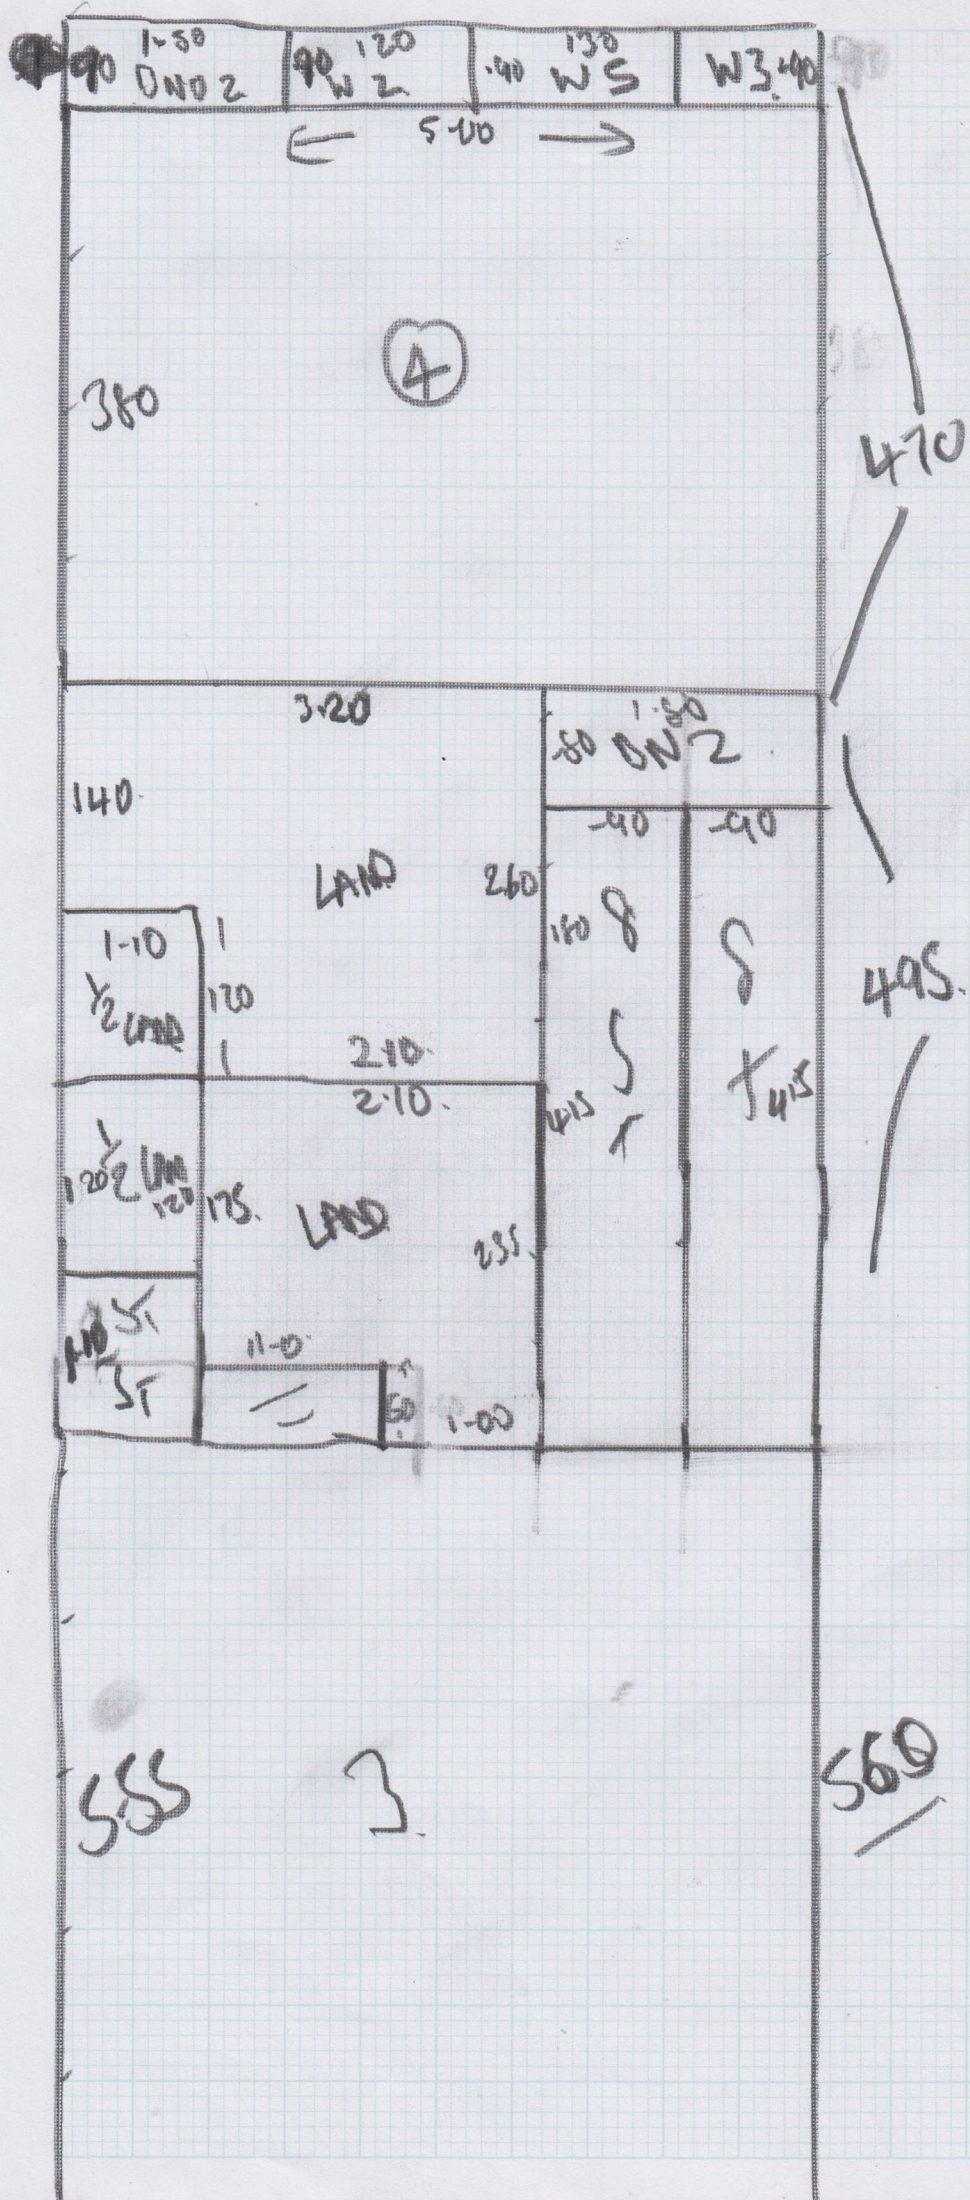

Job No: F 25244
 Name: OVERTON ESTATES
 Address: 7. MILTON ROAD
 LONDON. SW183LH
 Tel: 07903-056581
 Sheet: 1 of 4

Job No: F25244
 Name: OVERTON ESTATES
 Address: 7 MILLTON ROAD
 LONDON SW183LH
 Tel: 07903-056581
 Sheet: 2 of 4

- 1. 5.65 X 5
- ② 4.10 X 4

- 975 X 5

TOTAL 24.95 X 5.00

Job No: F25244
 Name: OVERTON ESTATE
 Address: 7 MULTRY ROAD
 LONDON SW18 3LH
 Tel: 079 03-056581
 Sheet: 3 of 4

DODS ROOMS
TRADING

- ST ① - 45 x 81
- W 1 - 60 x 92
- W 2 - 70 x 112
- W 3 - 80 x 78
- W 4 - 70 x 100
- W 5 - 80 x 122
- W 6 - 62 x 86
- ST ② - 45 x 86

1ST FLOOR

Job No: F25244
 Furniture: OVERTON ESTATE
 Address: 7 MULLEN RD
 LONDON SW15 3LH
 Tel: 07903 056581
 (4) (4)
 5-40

- ST (3) - 45x85
- Y2 LND 1-10x-82
- 1/2 LND 1-102x87
- ST (7) - 45x-85
- DIN (1) - 50x1-00
- BN (2) - 70x1-40