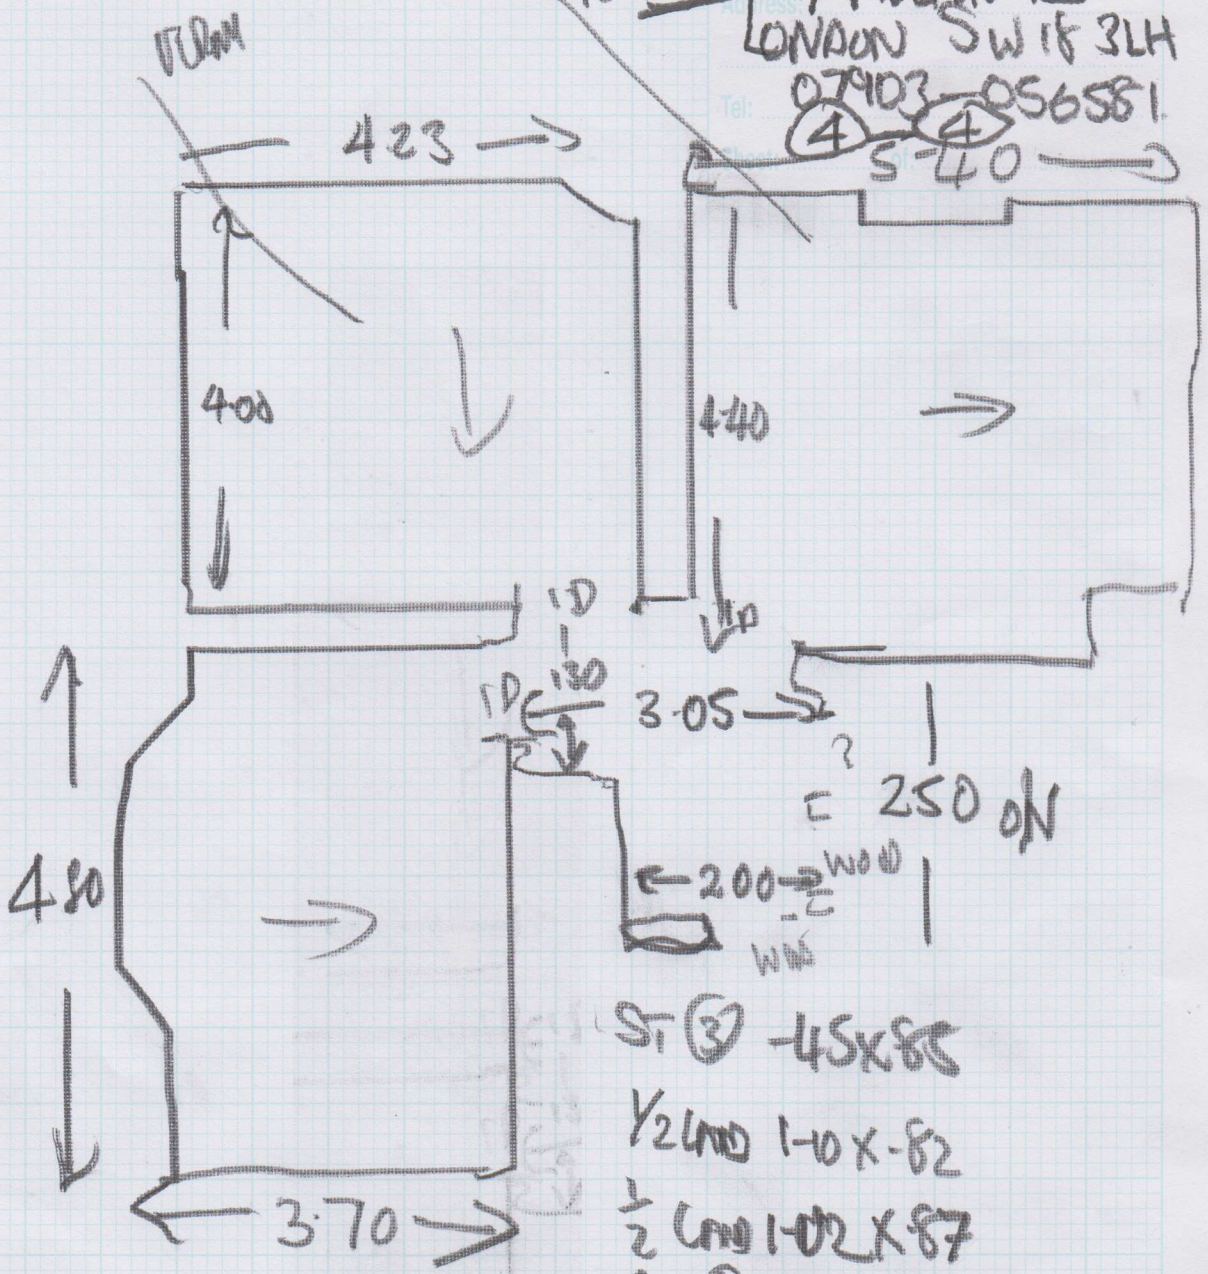

- 1. 5.65 X 5
- ② 4.10 X 4

- 975 X 5

TOTAL 24.95 X 5.00

Job No: F25244
 Name: OVERTON ESTATE
 Address: 7 MULTRY ROAD
 LONDON SW18 3LH
 Tel: 079 03-056581
 Sheet: 3 of 4

DODS ROOMS
TRADING

- ST ① - 45 x 81
- W 1 - 60 x 92
- W 2 - 70 x 112
- W 3 - 80 x 78
- W 4 - 70 x 100
- W 5 - 80 x 122
- W 6 - 62 x 86
- ST ② - 45 x 86

1ST FLOOR

Job No: F25244
 Furniture: OVERTON ESTATE
 Address: 7 MULLEN RD
 LONDON SW15 3LH
 Tel: 07903 056581
 (4) (4)
 5-40

- ST (3) - 45x85
- Y2 LND 1-10x-82
- 1/2 LND 1-102x87
- ST (7) - 45x-85
- DIN (1) - 50x1-00
- BN (2) - 70x1-40