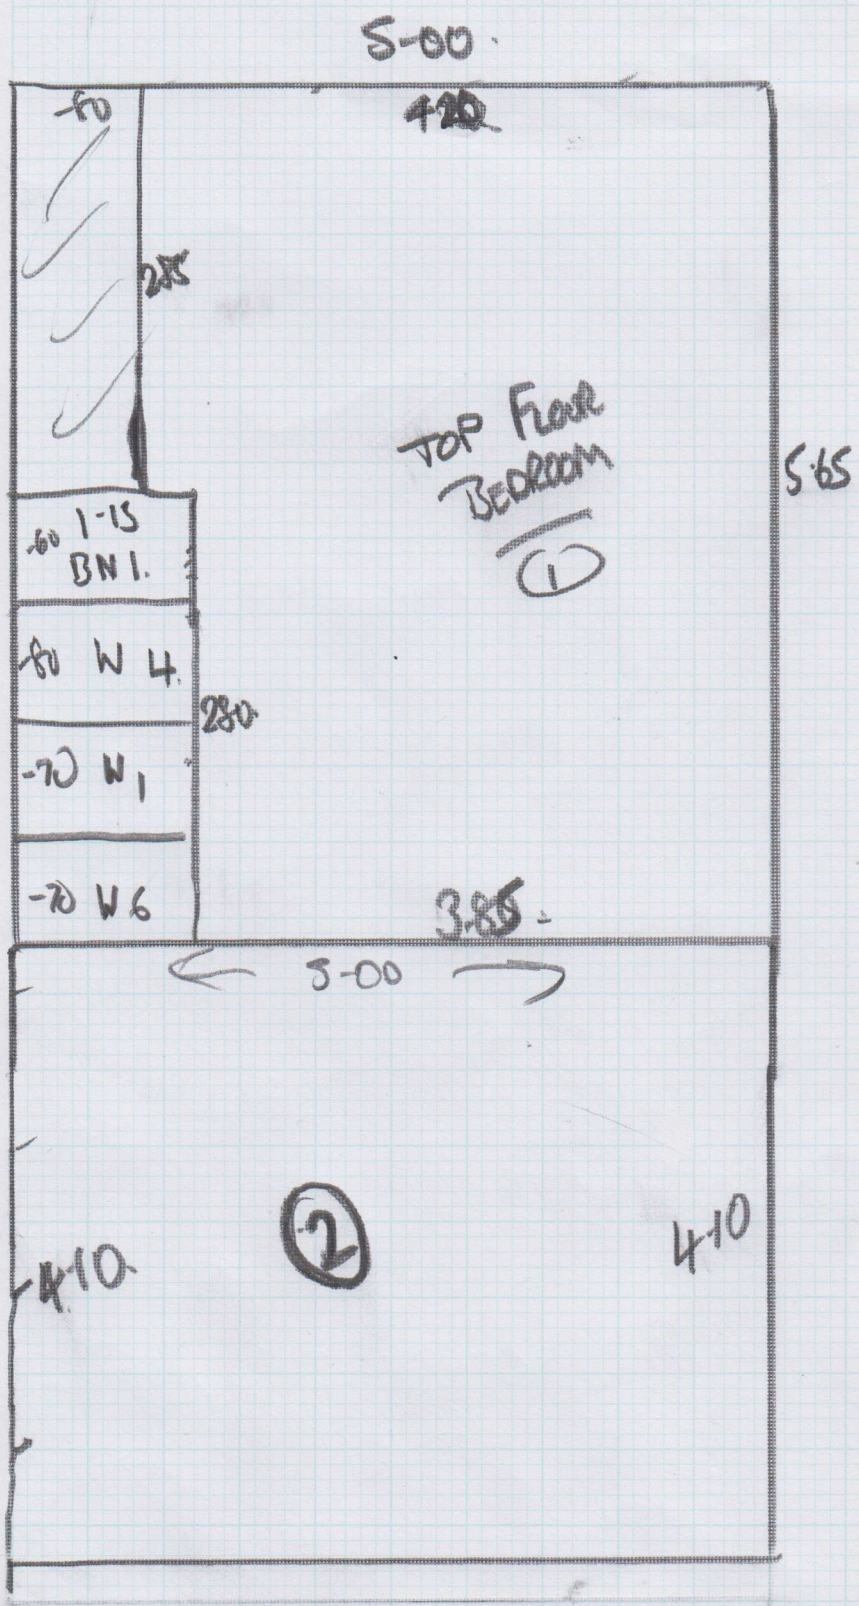

- 1. 5.65 X 5
- ② 4.10 X 4

- 975 X 5

TOTAL 24.95 X 5.00

Job No: F25244
 Name: OVERTON ESTATE
 Address: 7 MULTRY ROAD
 LONDON SW18 3LH
 Tel: 079 03-056581
 Sheet: 3 of 4

DODS ROOMS
TRADING

- ST ① - 45 x 81
- W 1 - 60 x 92
- W 2 - 70 x 112
- W 3 - 80 x 78
- W 4 - 70 x 100
- W 5 - 80 x 122
- W 6 - 62 x 86
- ST ② - 45 x 86

1ST FLOOR

Job No: F25244
 Furniture: OVERTON ESTATE
 Address: 7 MULLEN RD
 LONDON SW15 3LH
 Tel: 07903 056581
 (4) (4)
 5-40

- ST (3) - 45x85
- Y2 LND 1-10x-82
- 1/2 LND 1-102x87
- ST (7) - 45x-85
- DIN (1) - 50x1-00
- BN (2) - 70x1-40