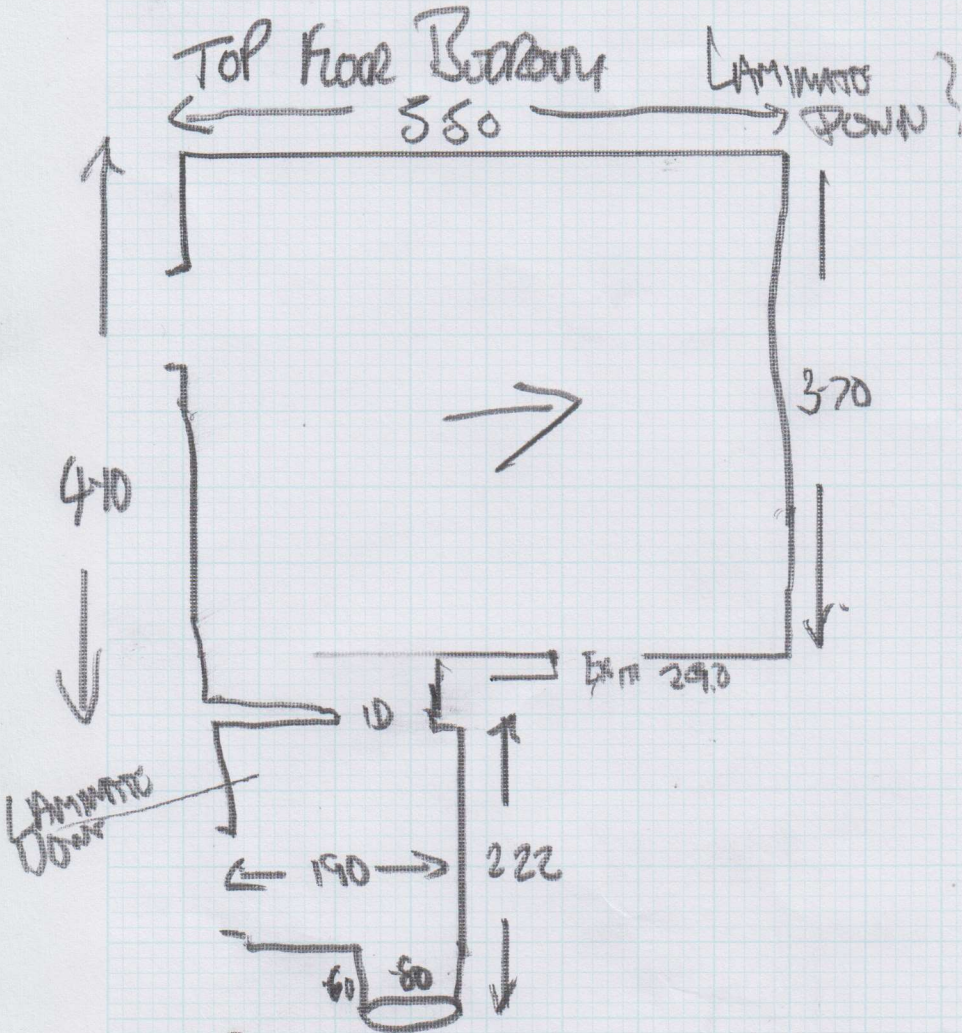

Job No: F 25244
 Name: OVERTON ESTATES
 Address: 7. MILTON ROAD
 LONDON. SW183LH
 Tel: 07903-056581
 Sheet: 1 of 4

Job No: F25244
 Name: OVERTON ESTATES
 Address: 7 MILLTON ROAD
 LONDON SW183LH
 Tel: 07903-056581
 Sheet: 2 of 4

- 1. 5.65 X 5
- ② 4.10 X 4

- 975 X 5

TOTAL 24.95 X 5.00

Job No: F25244
 Name: OVERTON ESTATE
 Address: 7 MULTRY ROAD
 LONDON SW18 3LH
 Tel: 079 03-056581
 Sheet: 3 of 4

DODS ROOMS
TRADING

- ST ① - 45 x 81
- W 1 - 60 x 92
- W 2 - 70 x 112
- W 3 - 80 x 78
- W 4 - 70 x 100
- W 5 - 80 x 122
- W 6 - 62 x 86
- ST ② - 45 x 86

1ST FLOOR

Job No: F25244
 Furniture: OVERTON ESTATE
 Address: 7 MULLEN RD
 LONDON SW15 3LH
 Tel: 07903 056581
 (4) (4)
 5-40

- ST (3) - 45x85
- Y2 LND 1-10x-82
- 1/2 LND 1-102x87
- ST (7) - 45x-85
- DIN (1) - 50x1-00
- BN (2) - 70x1-40