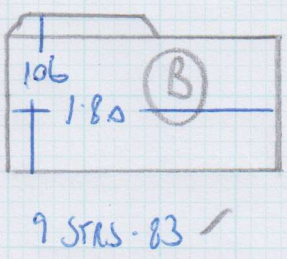

Job No: F25246
 Name: STRACATURO
 Address: 10 CHELTON ROAD
 SW6 SAB
 Tel:
 Sheet: 1 OF 2

5.70
 4.10

 9.80m x 5.00m = 49m²

HAMILTON BUTTERNUT

Job No: F25222 F-25246
 Name: STRACATINO
 CAMPELL ABAMSON
 Address: 10 CHESLTON ROAD
 SW6 3AB
 Tel: _____
 Sheet: 2 OF 2