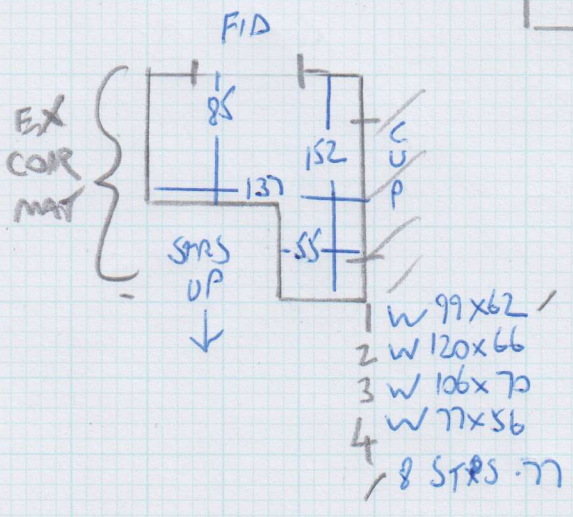

Job No: F25246
 Name: STRACATURO
 Address: 10 CHELTON ROAD
 SW6 SAB
 Tel:
 Sheet: 1 OF 2

5.70
 4.10

 9.80m x 5.00m = 49m²

HAMILTON BUTTERNUT

Job No: F25222 F-25246
 Name: STRACATINO
 CAMPELL ABAMSON
 Address: 10 CHESLTON ROAD
 SW6 3AB
 Tel: _____
 Sheet: 2 OF 2

FIRST FLOOR

4 STRS - 77