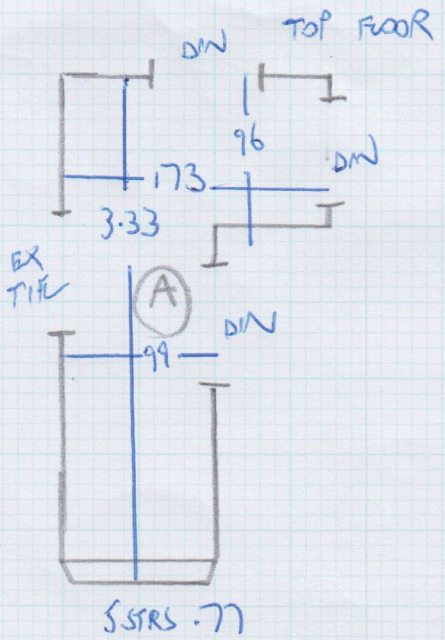

Job No: F25246
 Name: STRACATURO
 Address: 10 CHELTON ROAD
 SW6 SAB
 Tel:
 Sheet: 1 OF 2

5.70
 4.10

 9.80m x 5.00m = 49m²

HAMILTON BUTTERNUT

Job No: F25222 F-25246
 Name: STRACATINO
 CAMPELL ABAMSON
 Address: 10 CHESLTON ROAD
 SW6 3AB
 Tel: _____
 Sheet: 2 OF 2

FIRST FLOOR

4 STRS - 77