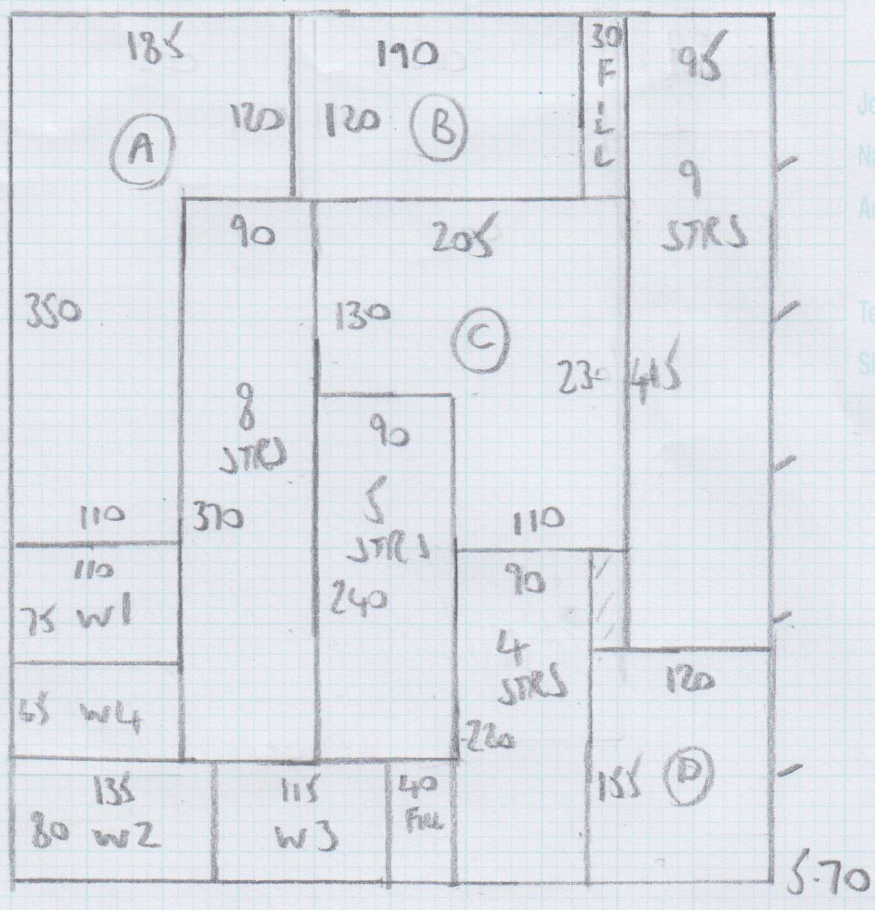

Job No: F25246
 Name: STRACATURO
 Address: 10 CHELTON ROAD
 SW6 SAB
 Tel:
 Sheet: 1 OF 2

5.70
 4.10

 9.80m x 5.00m = 49m²

HAMILTON BUTTERNUT

Job No: F25222 F-25246
 Name: STRACATINO
 CAMPELL ABAMSON
 Address: 10 CHESLTON ROAD
 SW6 3AB
 Tel: _____
 Sheet: 2 OF 2

FIRST FLOOR

4 STRS - 77