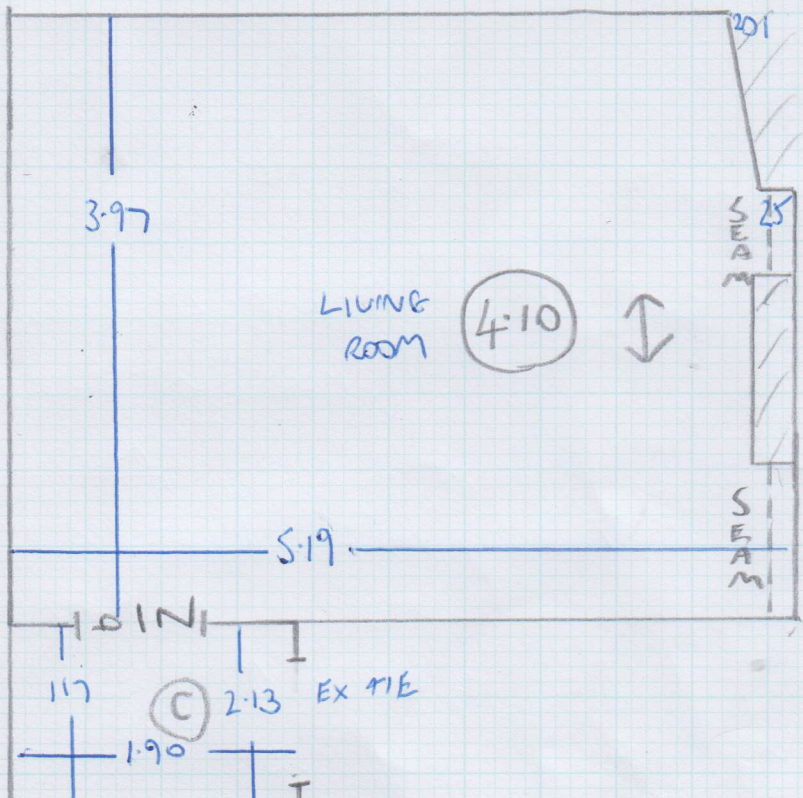

Job No: F25246
 Name: STRACATURO
 Address: 10 CHELTON ROAD
 SW6 SAB
 Tel:
 Sheet: 1 OF 2

5.70
 4.10

 9.80m x 5.00m = 49m²

HAMILTON BUTTERNUT

Job No: F25222 F-25246
 Name: STRACATINO
 CAMPELL ABAMSON
 Address: 10 CHESLTON ROAD
 SW6 3AB
 Tel: _____
 Sheet: 2 OF 2

FIRST FLOOR

4 STRS - 77