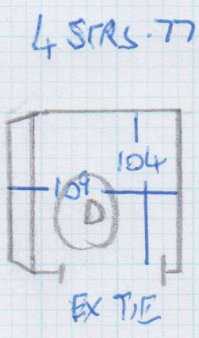

Job No: F25246
 Name: STRACATURO
 Address: 10 CHELTON ROAD
 SW6 SAB
 Tel:
 Sheet: 1 OF 2

5.70
 4.10

 9.80m x 5.00m = 49m²

HAMILTON BUTTERNUT

Job No: F25222 F-25246
 Name: STRACATINO
 CAMPELL ABAMSON
 Address: 10 CHESLTON ROAD
 SW6 3AB
 Tel: _____
 Sheet: 2 OF 2

FIRST FLOOR

4 STRS - 77