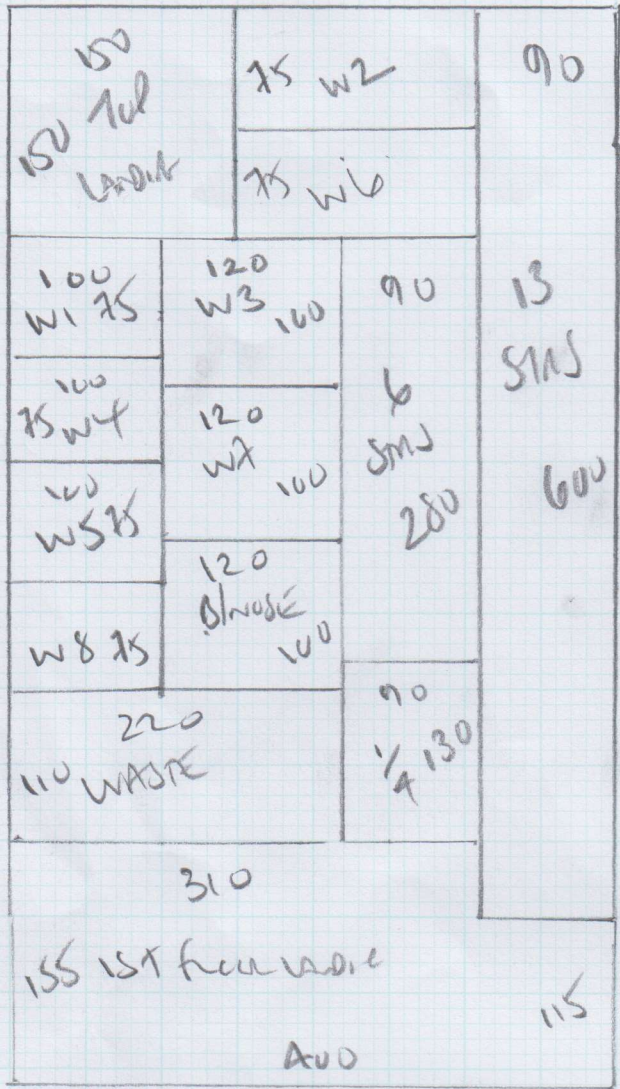

Job No: F25248  
 Name: FARLAN  
 Address: 13 LANAKH ROAD  
 WILSON  
 Tel:  
 Sheet: 1 of 2

MACEDONIA  
 - 609/25

715 x 400

2860m<sup>2</sup>

Job No: F 25248  
 Name: FARRAR  
 Address: B LALNATH ROAD  
 Wb 9NX

Tel: \_\_\_\_\_  
 Sheet: 2 of 2

- w1 60 x 75
- w2 66 x 110
- w3 85 x 108
- w4 57 x 79
- 61
- 45 x 78
- w5 60 x 78
- w6 63 x 108
- w7 85 x 108
- w8 60 x 75

\*

- 137
- 45 x 78
- BLWASE
- 45 x 95
- to Hall
- (TILES)