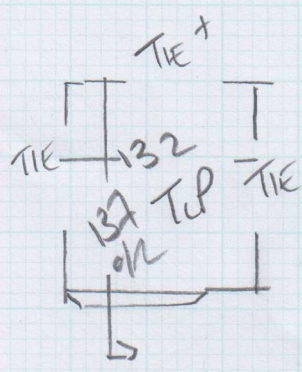

Job No: F25248  
 Name: FARLAN  
 Address: 13 LANAKH ROAD  
 WILSON  
 Tel:  
 Sheet: 1 of 2

MACEDONIA  
 - 609/25

715 x 400

2860m<sup>2</sup>

Job No: F 25248  
 Name: FARRAR  
 Address: B LALNATH ROAD  
 Wb 9NX

Tel: \_\_\_\_\_  
 Sheet: 2 of 2

- w1 60 x 75
- w2 66 x 110
- w3 85 x 108
- w4 57 x 79
- 61
- 45 x 78
- w5 60 x 78
- w6 63 x 108
- w7 85 x 108
- w8 60 x 75

\*

- 137
- 45 x 78
- BLWASE
- 45 x 95
- to Hall
- (TILES)