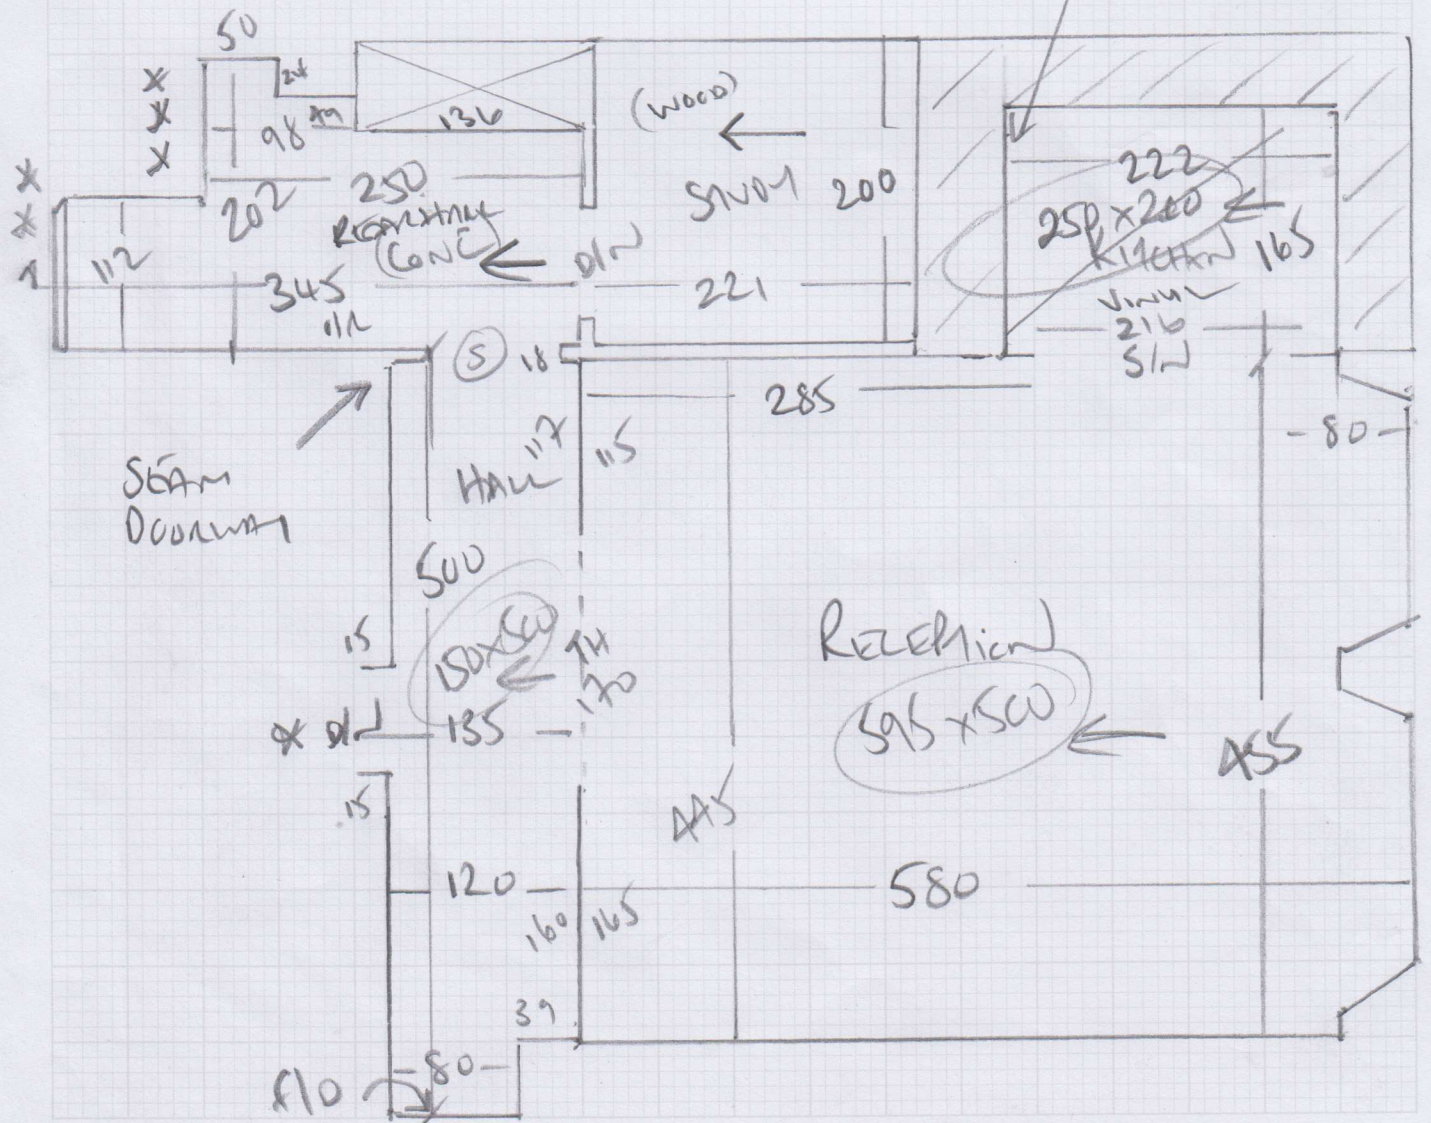

Job No: F25254
 Name: Brown
 Address: Fox S
 7 Cuckoo Square
 Tel: W2 6DH
 Sheet: 1 of 3

720

ALBORAN
 ALB-032
 (IRON)
 Panel 720 x 500
 Panel 465 x 500
 Recess 595 x 500
 Hall 150 x 500
1930 x 500

96.50m²

Kitchen Vinyl
 To Select
 250 x 250
 (Square)

465

Job No: F25254
 Name: Brown
 Address: FMS
 7 WINDSOR SQUARE
 W2 604H
 Sheet: 2 of 3

NEED REPAIR STAIRS 1, A+B

NEW CHAIR/SEAT RAIL
 QUOTE VINYL
 180x300M

Job No: F25254
 Name: Brown
 Address: HX5
 7 CURVED SQUARE
 W2 604
 Sheet: 3 of 3