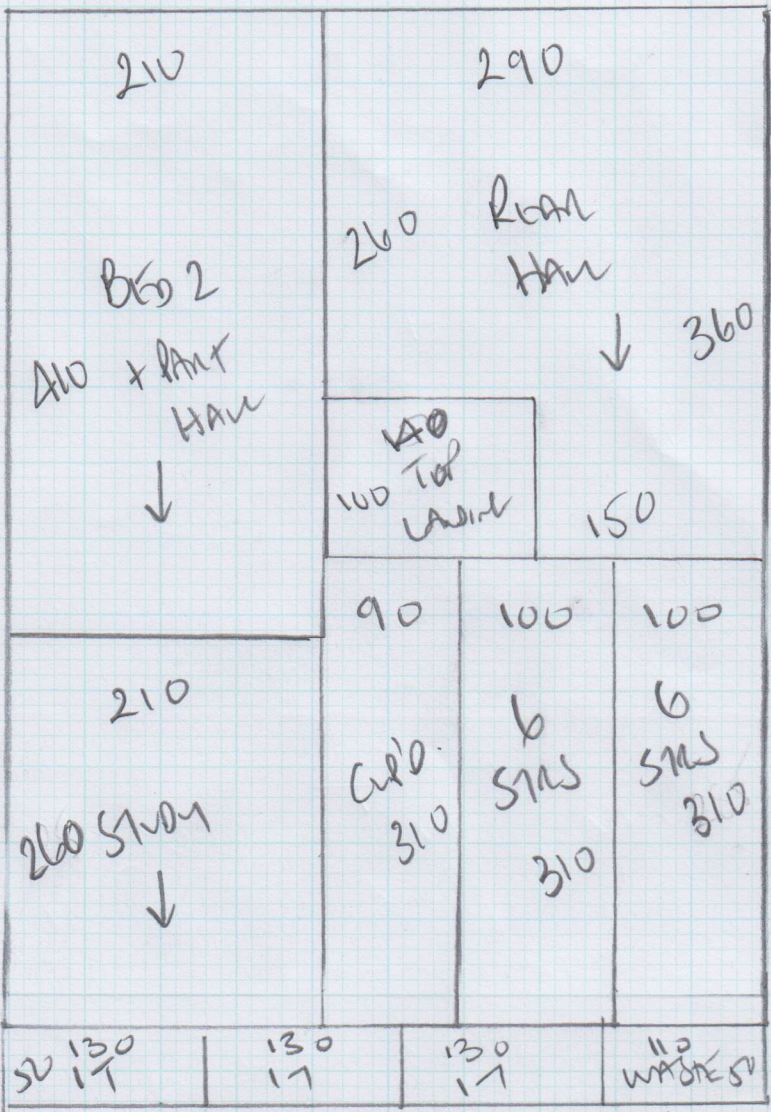

Job No: F25254
 Name: Brown
 Address: Fox S
 7 Cuckoo Square
 Tel: W2 6DH
 Sheet: 1 of 3

720

ALBORAN
 ALB-032
 (IRON)
 Panel 720 x 500
 Panel 465 x 500
 Recess 595 x 500
 Hall 150 x 500
1930 x 500

96.50m²

Kitchen Vinyl
 To Select
 250 x 250
 (Square)

465

Job No: F25254
 Name: Brown
 Address: FMS
 7 WINDSOR SQUARE
 W2 604H
 Sheet: 2 of 3

NEED REPAIR STAIRS 1, A+B

NEW CHAIR/SEAT RAIL
 QUOTE VINYL
 180x300M

Job No: F25254
 Name: Brown
 Address: HX5
 7 CURVED SQUARE
 W2 604
 Sheet: 3 of 3