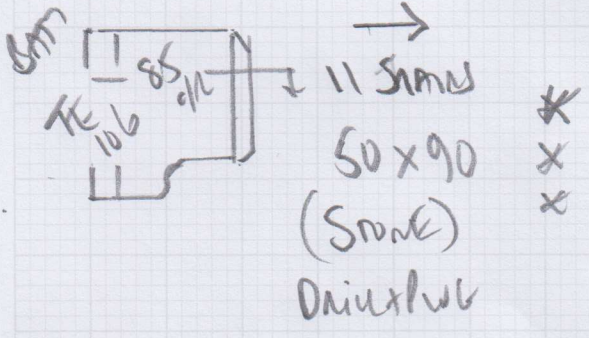

Job No: F25254
 Name: Brown
 Address: Fox S
 7 Cuckoo Square
 Tel: W2 6DH
 Sheet: 1 of 3

720

ALBORAN
 ALB-032
 (IRON)
 Panel 720 x 500
 Panel 465 x 500
 Recess 595 x 500
 Hall 150 x 500
1930 x 500

96.50m²

Kitchen Vinyl
 To Select
 250 x 250
 (Square)

465

Job No: F25254
 Name: Brown
 Address: FMS
 7 WINDSOR SQUARE
 W2 604H
 Sheet: 2 of 3

NEED REPAIR STAIRS 1, A+B

NEW CHAIR/SEAT RAIL
 QUOTE VINYL
 180x300M

Job No: F25254
 Name: Brown
 Address: HX5
 7 CURVED SQUARE
 W2 604
 Sheet: 3 of 3