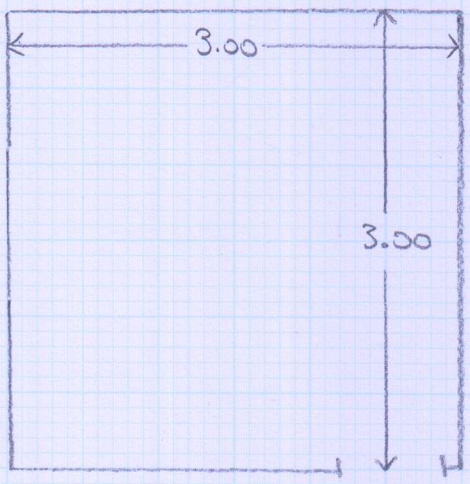

Job No: F25258
Name: NG
Address: 3AA GREYHOUND RD
LONDON
Tel: W6 8NX
Sheet: 1 of 1

BACK BEDROOM

TIVERTON
TIV 906 - MOUNTAIN SAGE

3.10m x 4.00m
12.40m²

DOORS REQUIRE TRIMMING,
EXISTING BARS

OFFICE

TIV 911 - Scarlet

2.40m x 4.00
9.60m²

= 22m²