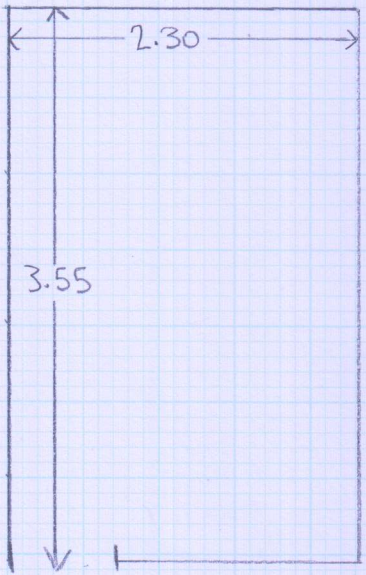

Job No: F25258
Name: NG
Address: 3AA GREYHOUND RD
LONDON
Tel: W6 8NX
Sheet: 1 of 1

BACK BEDROOM

TIVERTON
TIV 906 - MOUNTAIN SAGE

3.10m x 4.00m
12.40m²

DOORS REQUIRE TRIMMING,
EXISTING BARS

OFFICE

TIV 911 - Scarlet

2.40m x 4.00
9.60m²

= 22m²