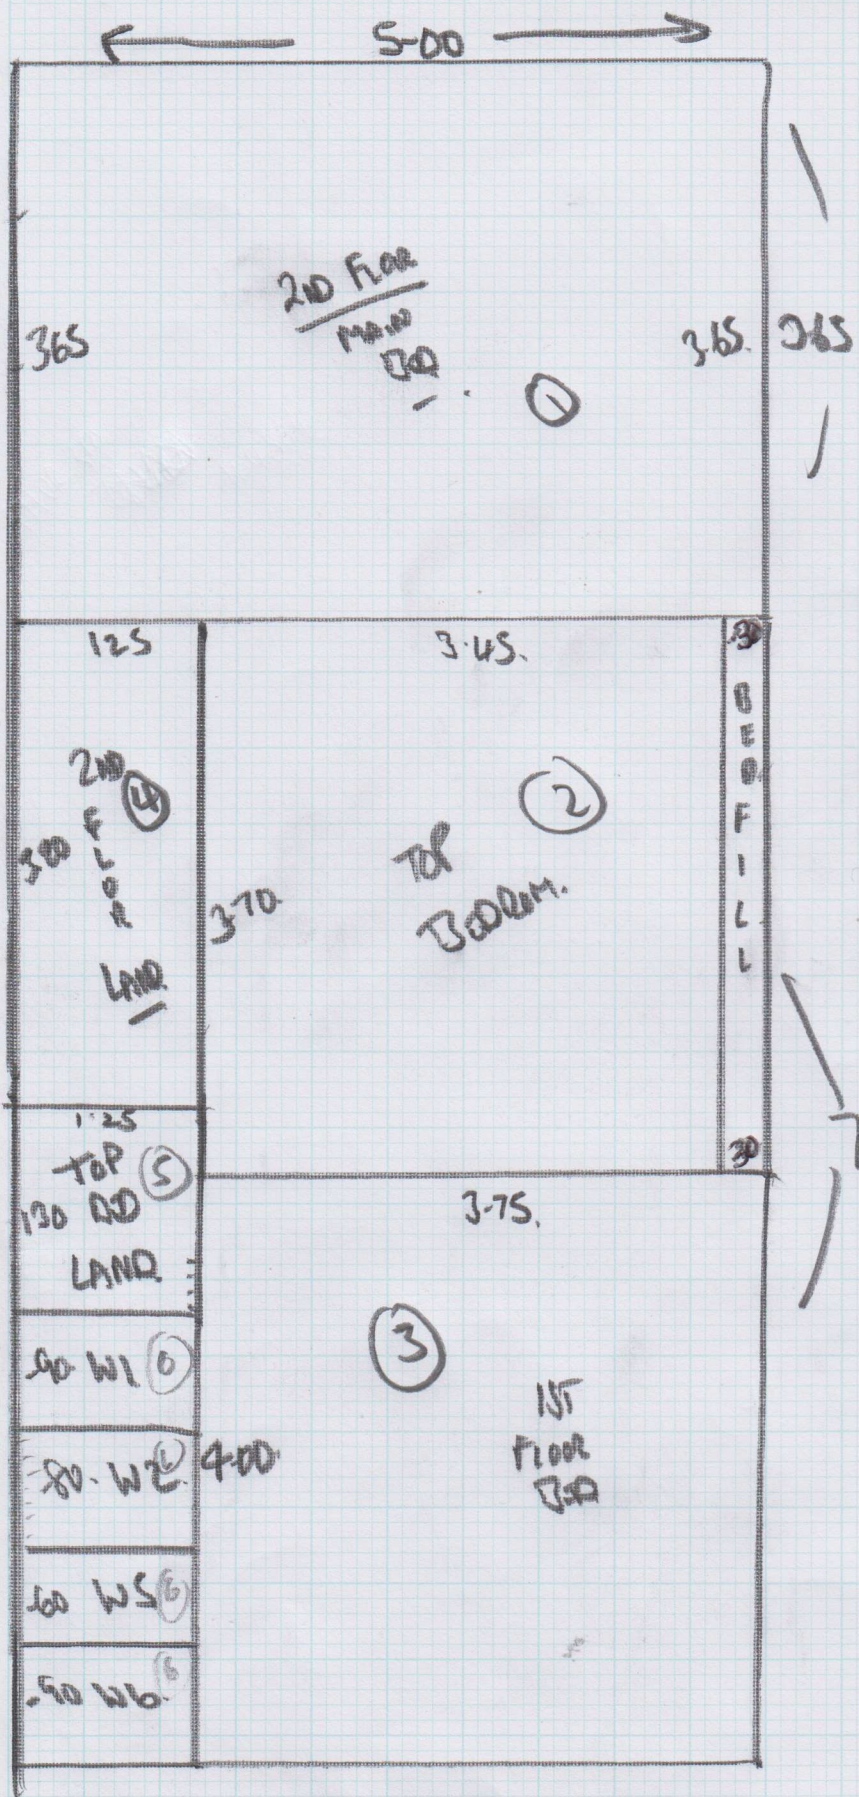

Job No: FLS264
 Name: SMITH
 Address: 72 LANGTHORNE ST
 LONDON SW6 6SX
 Tel: 0207-356-0344
 Sheet: 1 of 4

COTSWOLD RB
 BUCKLAND RD
 3-65 -
 7-70 -
 5-40 -
 FROM OTHER PAGE

TOTAL 16.75x5
 83.75^m

7.70

7.70

Job No: F25264
 Name: SMITH
 Address: 72 LANGTITONS ST
 LONDON SW6 6SX
 Tel: 0207 386 0344
 Sheet: 2 of 4

TOP Bedroom

Wool floor

Job No: F25264
Name: SMITH
Address: 72 LANGSTHANE ST
LONDON SW66JX
Tel: 0707 386-0344
Sheet: 3 of 4

3TIE
3D.

W1 - 80 x 1.10 + TURN (6)

W2 - 75 x 1.06 " (6)

W3 - 60 x 80 "

ST (5) - 45 x 77 + TURN

W4 - 55 x 85 + TURN

W5 - 55 x 1.05 + TURN (6)

W6 - 80 x 1.10 (6)

W7 - 60 x 72.

Job No: F25264
 Name: SMITH
 Address: 72 LANGTHORNE ST
 LONDON SW6 6SX
 Tel: 0207-386-0744
 Sheet: 44

Bed
 2 units
 1/2 bed

1ST FLOOR NO GRID

1/2 LAND 1.62
 1.15
 ST (12) 45X78
 BRICKS - 50 X 100 - ONLY
 LEAVE BRICK IN WHITE