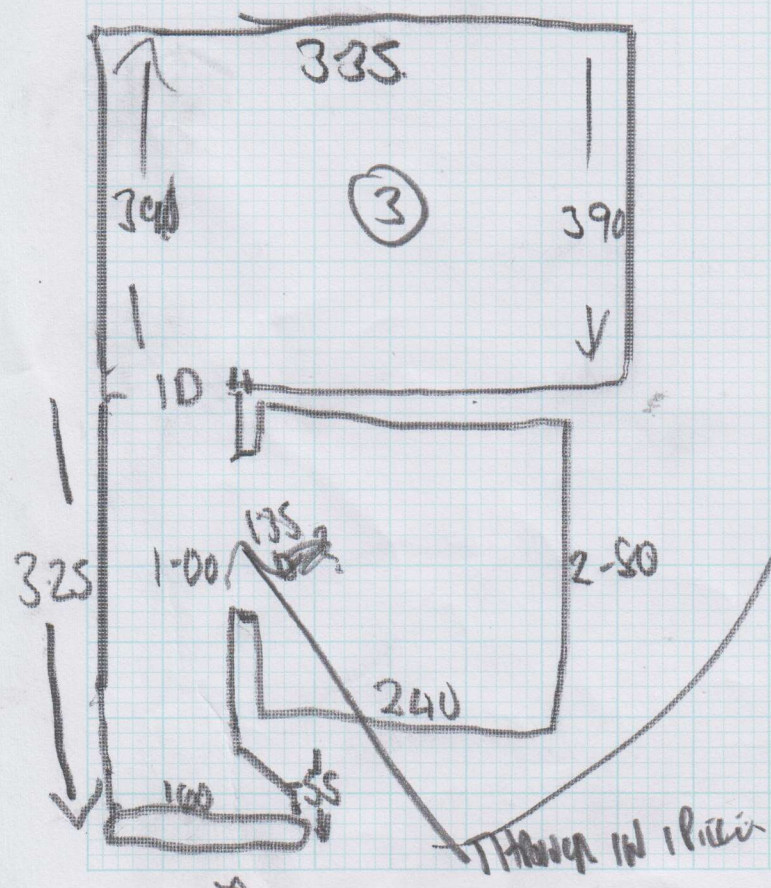

Job No: FLS264
 Name: SMITH
 Address: 72 LANGTHORNE ST
 LONDON SW6 6SX
 Tel: 0207-356-0344
 Sheet: 1 of 4

COTSWOLD RB
 BUCKLAND RD
 3-65 -
 7-70 -
 5-40 -
 FROM OTHER PAGE

TOTAL 16.75x5
 83.75^m

7.70

7.70

3TIE
3D.

W1 - 80 x 1.10 + TURN (6)

W2 - 75 x 1.06 " (6)

W3 - 60 x 80 "

ST (5) - 45 x 77 + TURN

W4 - 55 x 85 + TURN

W5 - 55 x 1.05 + TURN (6)

W6 - 80 x 1.10 (6)

W7 - 60 x 72.

Job No: F25264
 Name: SMITH
 Address: 72 LANGTHORNE ST
 LONDON SW6 6SX
 Tel: 0207-386-0744
 Sheet: 44

Bed
 2 units
 1/2 bed

1ST FLOOR NO GRID

1/2 LAND 1.62
 1.15
 ST (12) 45X78
 BRICKS - 50 X 100 - ONLY
 LEAVE BRICK IN WHITE