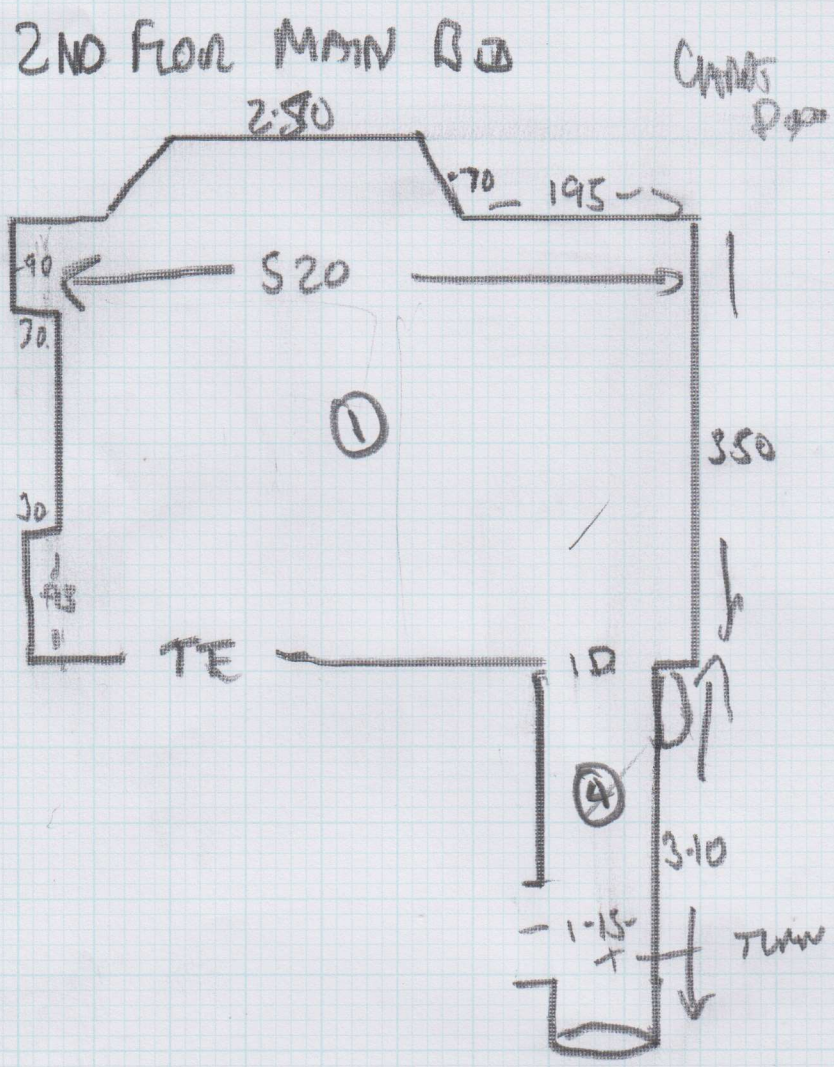

3TIE
3D.

W1 - 80 x 1.10 + TURN (6)

W2 - 75 x 1.06 " (6)

W3 - 60 x 80 "

ST (5) - 45 x 77 + TURN

W4 - 55 x 85 + TURN

W5 - 55 x 1.05 + TURN (6)

W6 - 80 x 1.10 (6)

W7 - 60 x 72.

Job No: F25264
 Name: SMITH
 Address: 72 LANGTHORNE ST
 LONDON SW6 6SX
 Tel: 0207-386-0744
 Sheet: 44

Bed
 2 units
 1/2 bed

1ST FLOOR NO GRID

1/2 LAND 1.62
 1.15
 ST (12) 45X78
 BRICKS - 50 X 100 - ONLY
 LEAVE BRICK IN WHITE