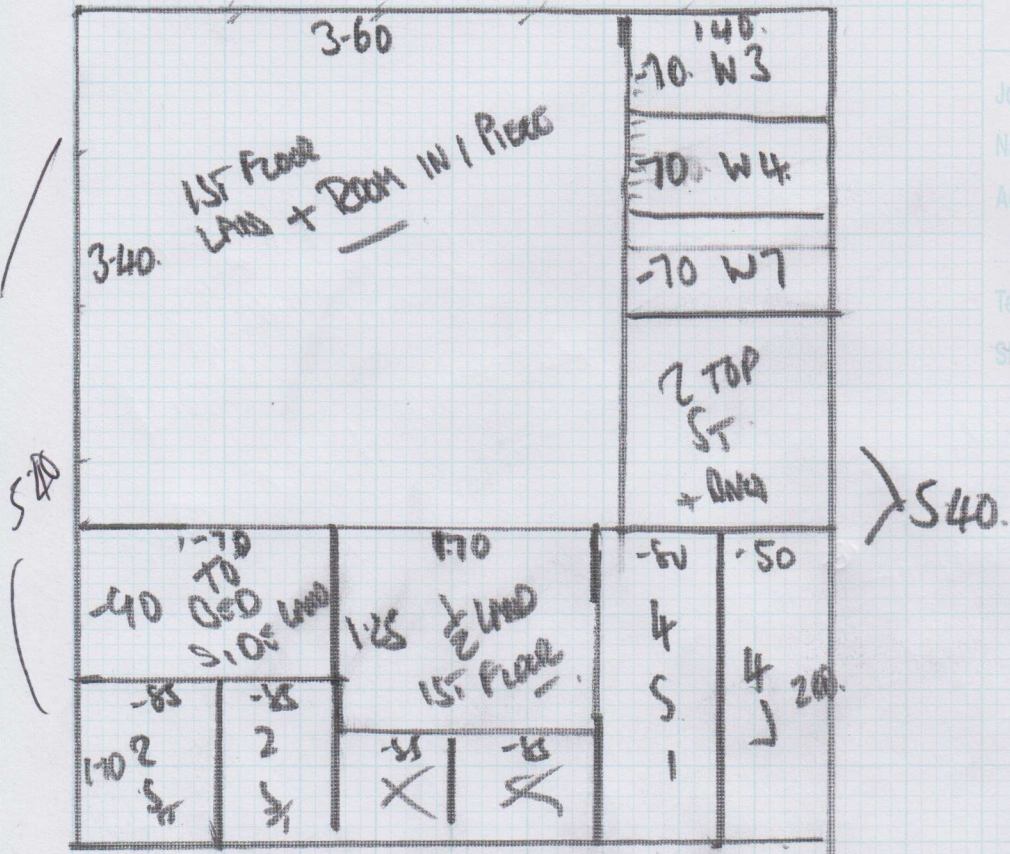

Job No: FLS264
 Name: SMITH
 Address: 72 LANGTHORNE ST
 LONDON SW6 6SX
 Tel: 0207-356-0344
 Sheet: 1 of 4

COTSWOLD RB
 BUCKLAND RD
 3-65 -
 7-70 -
 5-40 -
 FROM OTHER PAGE

TOTAL 16.75x5
 83.75^m

7.70

7.70

Job No: F25264
 Name: SMITH
 Address: 72 LANGTITONS ST
 LONDON SW6 6SX
 Tel: 0207 386 0344
 Sheet: 2 of 4

TOP Bedroom

Wool floor

Job No: F25264
Name: SMITH
Address: 72 LANGSTHANE ST
LONDON SW66JX
Tel: 0707 386-0344
Sheet: 3 of 4

3TIE
3D.

W1 - 80 x 1.10 + TURN (6)

W2 - 75 x 1.06 " (6)

W3 - 60 x 80 "

ST (5) - 45 x 77 + TURN

W4 - 55 x 85 + TURN

W5 - 55 x 1.05 + TURN (6)

W6 - 80 x 1.10 (6)

W7 - 60 x 72.

Job No: F25264
 Name: SMITH
 Address: 72 LANGTHORNE ST
 LONDON SW6 6SX
 Tel: 0207-386-0744
 Sheet: 44

Bed
 2 units
 1/2 bed

1ST FLOOR NO GRID

1/2 LAND 1.62
 1.15
 ST (12) 45X78
 BRICKS - 50 X 100 - ONLY
 LEAVE BRICK IN WHITE