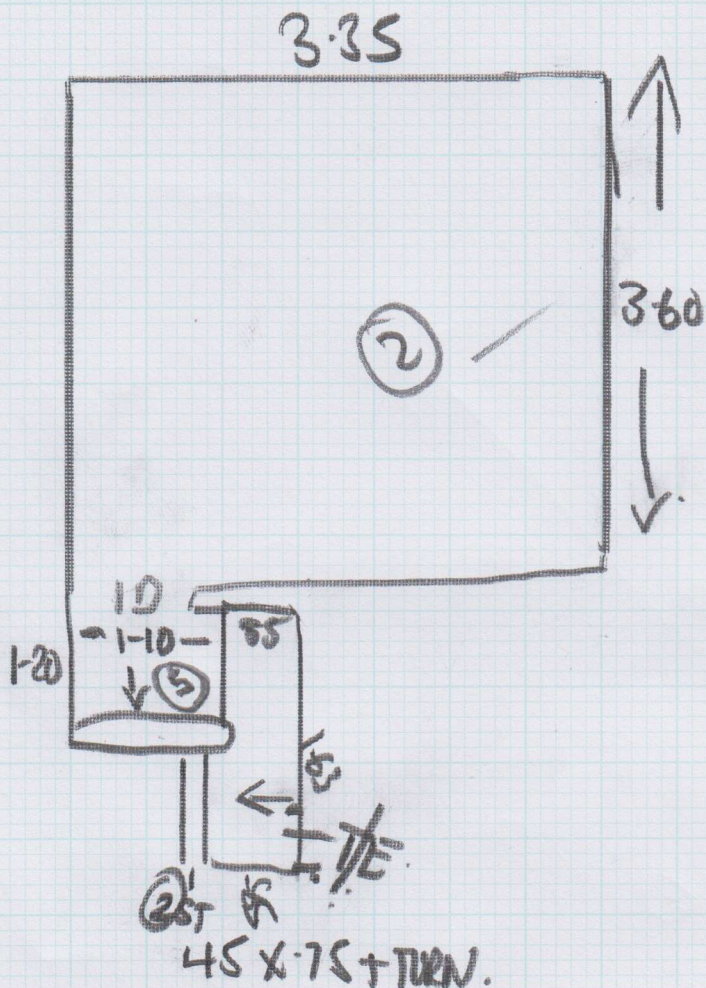

Job No: FLS264
 Name: SMITH
 Address: 72 LANGTHORNE ST
 LONDON SW6 6SX
 Tel: 0207-356-0344
 Sheet: 1 of 4

COTSWOLD RB
 BUCKLAND RD
 3-65 -
 7-70 -
 5-40 -
 FROM OTHER PAGE

TOTAL 16.75x5
 83.75^m

7.70

7.70

Job No: F25264
 Name: SMITH
 Address: 72 LANGTITONS ST
 LONDON SW6 6SX
 Tel: 0207 386 0344
 Sheet: 2 of 4

TOP Bedroom

Wool floor

Job No: F25264
Name: SMITH
Address: 72 LANGSTHANE ST
LONDON SW66JX
Tel: 0707 386-0344
Sheet: 3 of 4

3TIE
3D.

W1 - 80 x 1.10 + TURN (6)

W2 - 75 x 1.06 " (6)

W3 - 60 x 80 "

ST (5) - 45 x 77 + TURN

W4 - 55 x 85 + TURN

W5 - 55 x 1.05 + TURN (6)

W6 - 80 x 1.10 (6)

W7 - 60 x 72.

Job No: F25264
 Name: SMITH
 Address: 72 LANGTHORNE ST
 LONDON SW6 6SX
 Tel: 0207-386-0744
 Sheet: 44

Bed
 2 units
 1/2 bed

1ST FLOOR NO GRID

1/2 LAND 1.62
 1.15
 ST (12) 45X78
 BRICKS - 50 X 100 - ONLY
 LEAVE BRICK IN WHITE