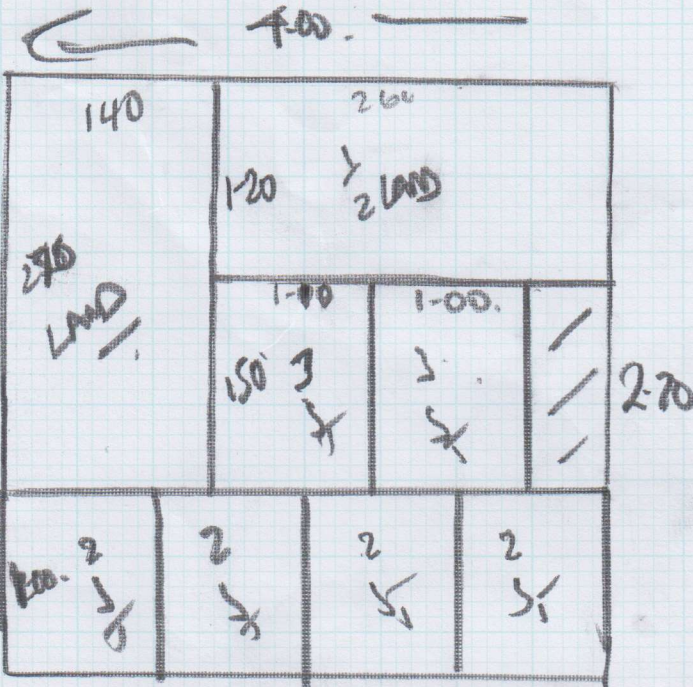

Job No: F25260
 Name: ALIYAH
 Address: 348^A Fulham Palace Rd
 LONDON. SW6 6HT
 Tel:
 Sheet: 1 of 2

2.70 x 4.10 = 10.80^m
 EXISTING INDUSTRY
 + GARAGE

Below.

2.85 x 4.20

Will be putting industrial flooring

COLONIAL PARALLEL

- OLD VILLAGE

2.70m x 4.00m

= 10.80m²

Job No: F25260
 Name: ALTA
 Address: 345 Fulham Palace Rd
 LONDON SW6 6HT
 Tel:
 Sheet: 2 of 2

UNDER
 FLOOR
 HOISTING
IN BEDROOM

ST A - 45x97
 2400 140x190
 ST (9) - 45x87