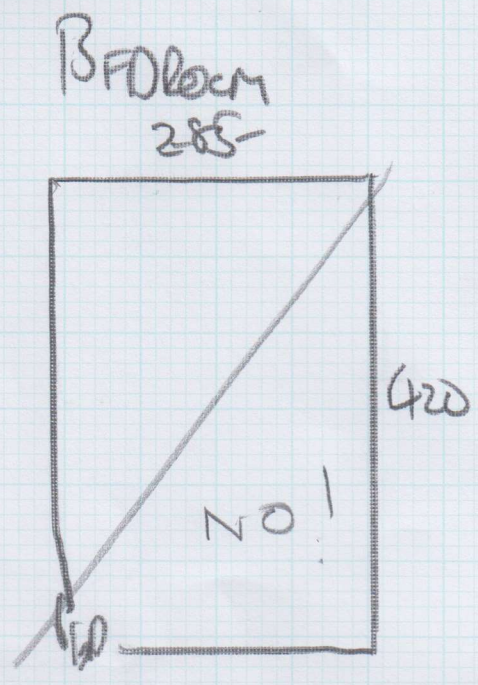

Job No: F25260
 Name: ALIYAH
 Address: 348^A Fulham Palace Rd
 LONDON. SW6 6HT
 Tel:
 Sheet: 1 of 2

2.70 x 4.10 = 10.80^m
 EXISTING INDUSTRY
 + GARAGE

Below.

2.85 x 4.20

Will be putting industrial flooring

COLONIAL PARALLEL

- OLD VILLAGE

2.70m x 4.00m

= 10.80m²

Job No: F25260
 Name: ALTA
 Address: 345 Fulham Palace Rd
 LONDON SW6 6HT
 Tel:
 Sheet: 2 of 2

UNDER
 FLOOR
 HOISTING
IN BEDROOM

ST A - 45x97
 2400 140x190
 ST (9) - 45x87