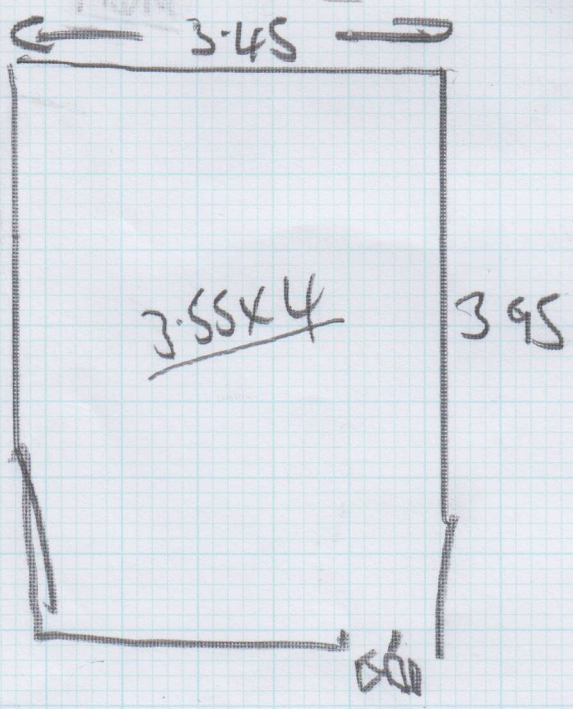

TOP BEDROOM

Job No: F.25271
 Name: MRCARPETS
 Address: 54 WINTHAM GLOVE
 LONDON SW 6 1QR
 Tel:
 Sheet: 1 of 1

NO PLUGS
 OUT RAMP

SHIRUKU
 - 04

- 4.70m x 4.00m
- 3.55m x 4.00m
- 2.85m x 4.00m
- = 11.10 x 4.00

1st FLOOR BEDROOMS

44.40m²

FRONT BED

OUR OWN
 EXISTING HALL

BACK BED

1 4.70
 2 3.55
 3 2.85
 11.10 x 4.00