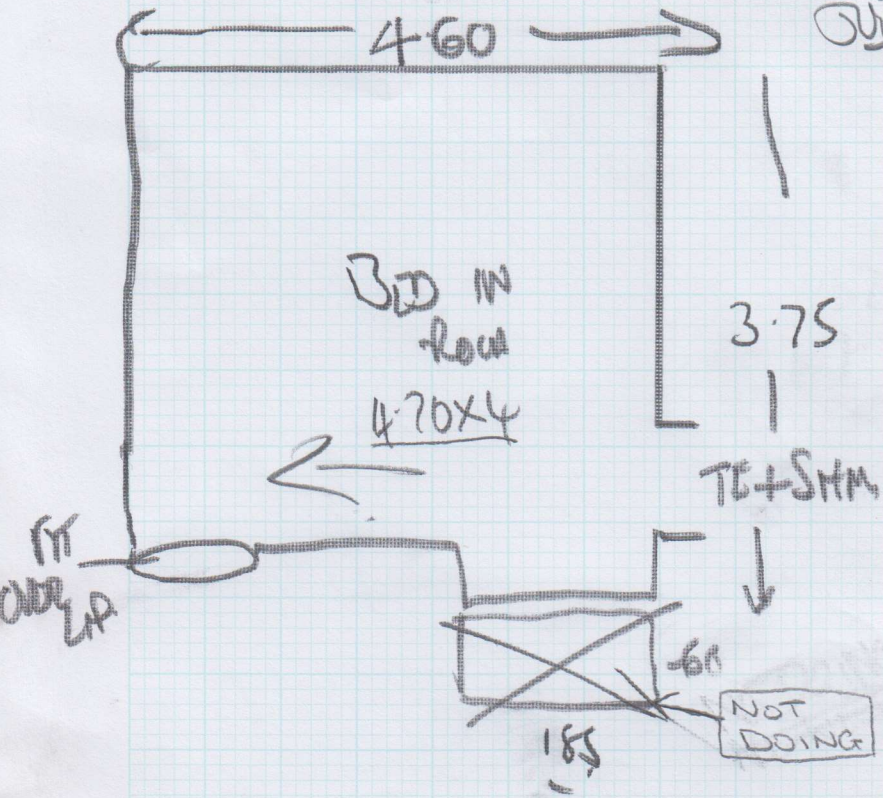

TOP BEDROOM

Job No: F.25271
 Name: MRCARPETS
 Address: 54 WINTHAM GLOVE
 LONDON SW 6 1QR
 Tel:
 Sheet: 1 of 1

NO PLUGS
 OUT RAMP

SHIRUKU
 - 04

- 4.70m x 4.00m
- 3.55m x 4.00m
- 2.85m x 4.00m
- = 11.10 x 4.00

1st FLOOR BEDROOMS

44.40m²

FRONT BED

OUR OWN
 EXISTING HALL

BACK BED

1 4.70
 2 3.55
 3 2.85
 11.10 x 4.00