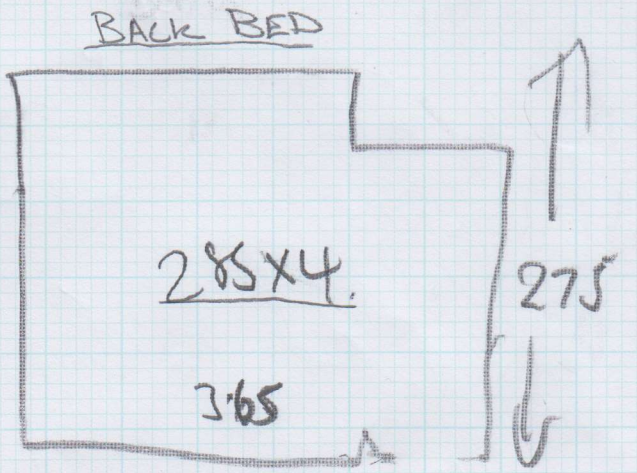

TOP BEDROOM

Job No: F.25271
 Name: MRCARPETS
 Address: 54 WINTHAM GLOVE
 LONDON SW 6 1QR
 Tel:
 Sheet: 1 of 1

NO PLUGS
 OUT RAMP

SHIRUKU
 - 04

- 4.70m x 4.00m
- 3.55m x 4.00m
- 2.85m x 4.00m
- = 11.10 x 4.00

1st FLOOR BEDROOMS

44.40m²

FRONT BED

OUR OWN
 EXISTING HALL

BACK BED

1 4.70
 2 3.55
 3 2.85
 11.10 x 4.00