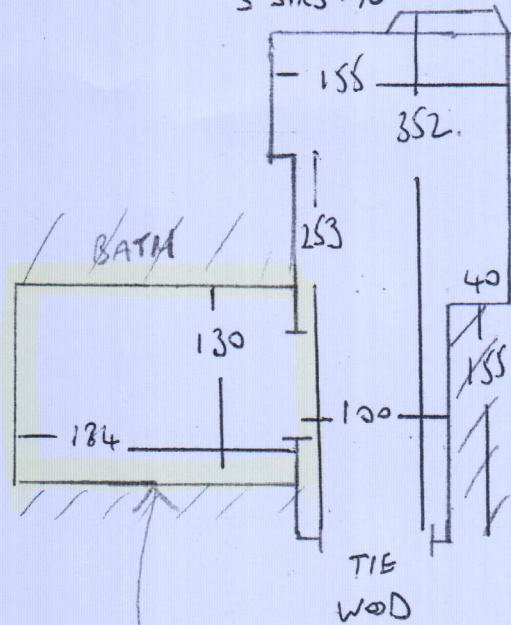

TOP FLIGHT

- POSSIBLE SS OR RUNNER
- RISER 71x17
 - 1W 80x57 ✓
 - 2W 102x59
 - 3W 105x75 ✓
 - 4W 72x57 ✓
 - 6 STRS 71x48
 - 5W 78x55 ✓
 - 6W 100x60
 - 7W 105x72 ✓

F25272

REID

27 WINSLOW ROAD

WB 95F

1 of 1

CABLE
NEEDS
MOVING.

GIF
8W 97x45
10 STRS .75

3 STRS .76

3m²

ANTICO SIGNATURE

WHITE WASHED WOOD 7680