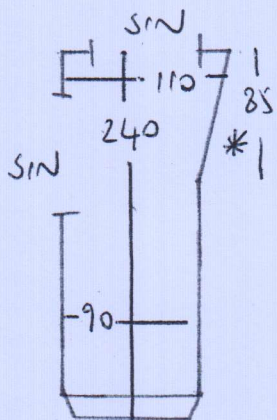

TOP FLIGHT

- POSSIBLE SS OR RUNNER
- RISER 71x17
 - 1W 80x57 ✓
 - 2W 102x59
 - 3W 105x75 ✓
 - 4W 72x57 ✓
 - 6 STRS 71x48
 - 5W 78x55 ✓
 - 6W 100x60
 - 7W 105x72 ✓

F25272

REID

27 WINSLOW ROAD

WB 95F

1 of 1

CABLE
NEEDS
MOVING.

GIF
8W 97x45
10 STRS .75

3 STRS .76

3m²

ANTICO SIGNATURE

WHITE WASHED WOOD 7680