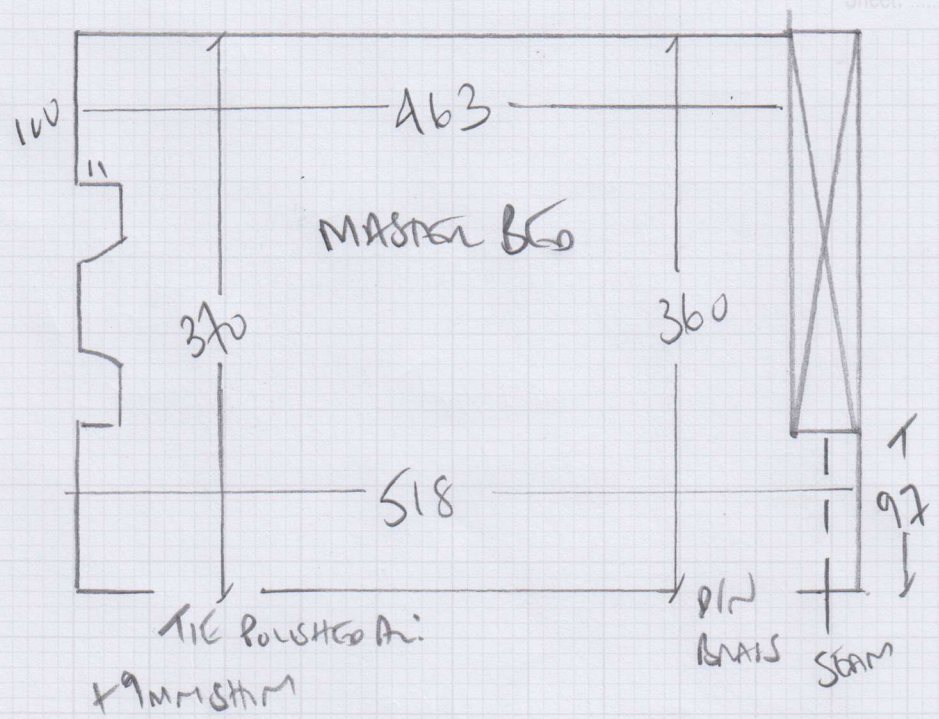

Job No: F25288
 Name: FAMIL
 Address: 6 PEMBROKE VILLAS
 W8 6PG
 Tel:
 Sheet: 1 of 1

+
 DINING
 BRASS
 TO OTHER
 BEDROOM

Stock must 'SO' Limestone

385 x 500 (19.25m²)

White Limestone Veneer Limestone - BY OTHERS
 FROM SAUBERING - BEING SAVED BY OTHERS
 HAND BOUND DOWN - RUN BY OTHERS