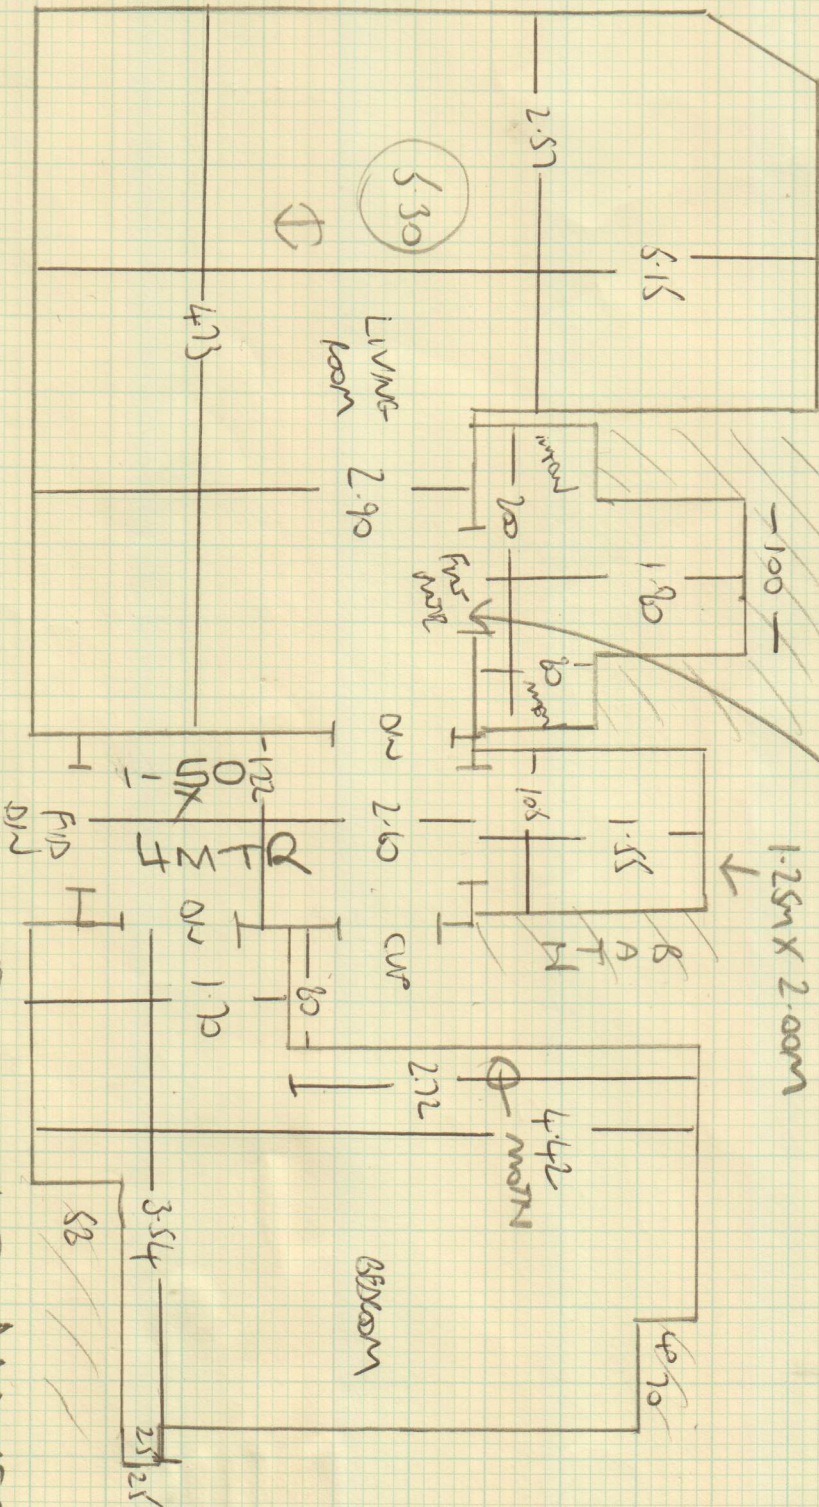

Job No: F2 5292
 Name: O'REILLY - CIGCONI
 Address: 20@ 79 GLOUCESTER ST SW1
 Tel:
 Sheet: 1 of 1

maximise the
 view outlook
 com

HALL
 FURLENBIS MAYFAIR
 CLASSIC 1-50 X 1MTR

BATHROOM
 NONILON CLASSIC
 2000 X 1700
 GREY

Some of
 54 x 6 = 324
 12 x 60 = 720
 12 x 60 = 720
 12 x 60 = 720