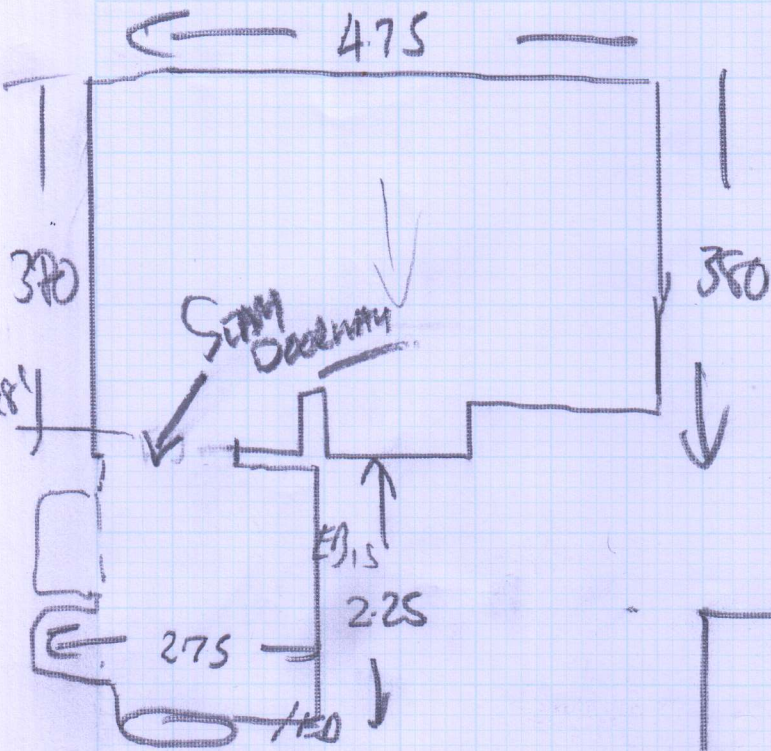

Job No: F25307
 Name: DLG BUILDING
 Address: FURN S 10 FIBRO RD
 LONDON SW10 0AA
 Tel: 07956-275584
 Sheet: 1 of 4

Old Down
 Existing Grapple + Bal

ST (7) - 45x76

1/2 LAND 100x150

ST (7) - 45x71

FLORIT DOOR TIGHT

7.75 x 5.00 3.75

SAHARA KEBILI - MOONBEAM