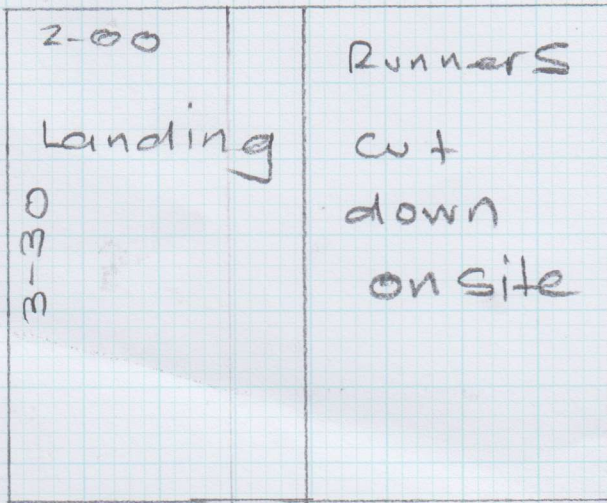

Job No: F 25338
 Name: VERRET
 Address: 19 DISBROWE
 ROAD, W6 8QG
 Tel: _____
 Sheet: 1 OF 1

MARLBOROUGH
 LOOP
 (137 PISTACHIO)
 3-30 x 4MTR

* MARTIN *

SPEAK TO JOHN REF
 THIS JOB *

- ① REPLACE LANDING & UNDERLAY
- ② DOORWAYS ATTEND TO
- ③ COLLECT £50 CASH FROM
 CIMETZ