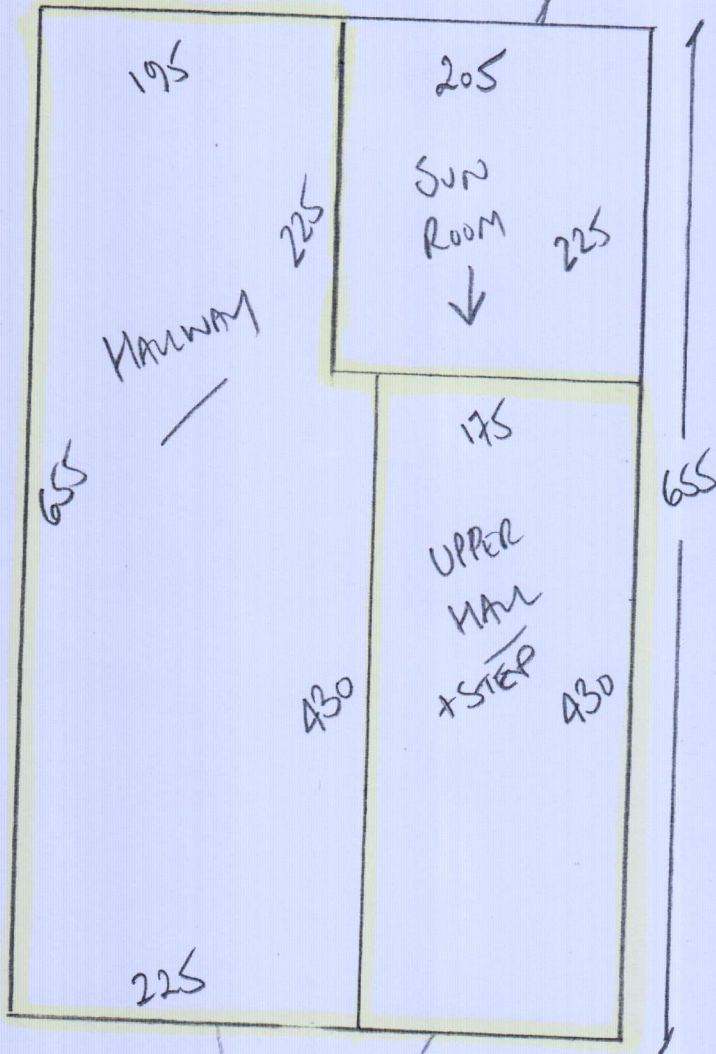

THOMAS

F25342

3B HURLINGHAM CUM RANELAGH GARDENS SW6

NOT DOING (2nd PHASE)

~~RECELTION~~

RECELTION 540 x AM

B60 1 555 x AM

B60 2 485 x AM

C1 PLAN 655 x AM

---

2235 x AM

1 of 2

~~2 of 2~~