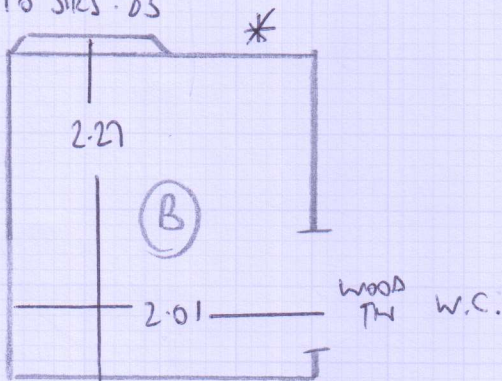

Job No: F25363  
 Name: HONESS  
 Address: 16A WETHERBY PLACE  
 SW7 4ND  
 Tel:  
 Sheet: 1 of 1

8.95 }  
 5.05 } x 5.00m  
 7.00 }

FINELOOP FLO-493

Job No: F25363  
Name: HONESS  
Address: 16A WEINERBY PLACE  
SW7 4ND  
Tel:  
Sheet: 2 of 4

GROUND FLOOR

mrcarpet

Job No: F25363  
Name: HONESS  
Address: 16A WETHERBY PLACE  
SW7 4ND

Tel:  
Sheet: 3 of 4

- 1 W 80x68
- 2 W 115x68
- 3 W 98x63
- 10 STRS. 23

STEP TO KITCHEN

Job No: FZ5363  
 Name: HONESS  
 Address: 16A WETWORTH PACE  
 SW7 4ND  
 Tel:  
 Sheet: 4 of 4