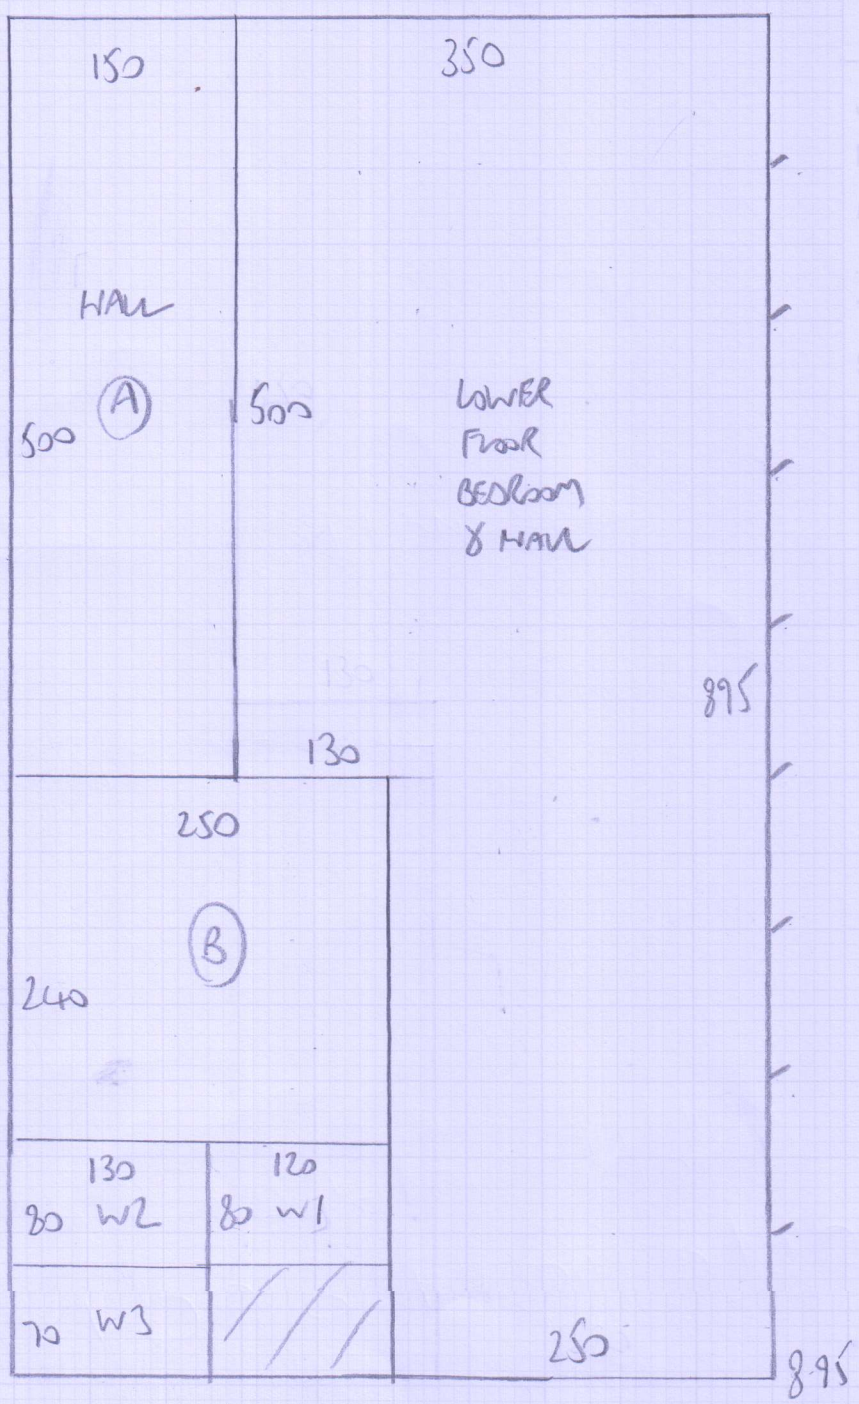

Job No: F25363  
 Name: HONESS  
 Address: 16A WETHERBY PLACE  
 SW7 4ND  
 Tel:  
 Sheet: 1 of 1

8.95 }  
 5.05 } x 5.00m  
 7.00 }

FINELOOP FLO-493

Job No: F25363  
Name: HONESS  
Address: 16A WEINERBY PLACE  
SW7 4ND  
Tel:  
Sheet: 2 of 4

GROUND FLOOR

mrcarpet

Job No: F25363  
Name: HONESS  
Address: 16A WETHERBY PLACE  
SW7 4ND

Tel:  
Sheet: 3 of 4

- 1 W 80x68
- 2 W 115x68
- 3 W 98x63
- 10 STRS. 23

STEP TO KITCHEN

Job No: FZ5363  
 Name: HONESS  
 Address: 16A WETWORTH PACE  
 SW7 4ND  
 Tel:  
 Sheet: 4 of 4