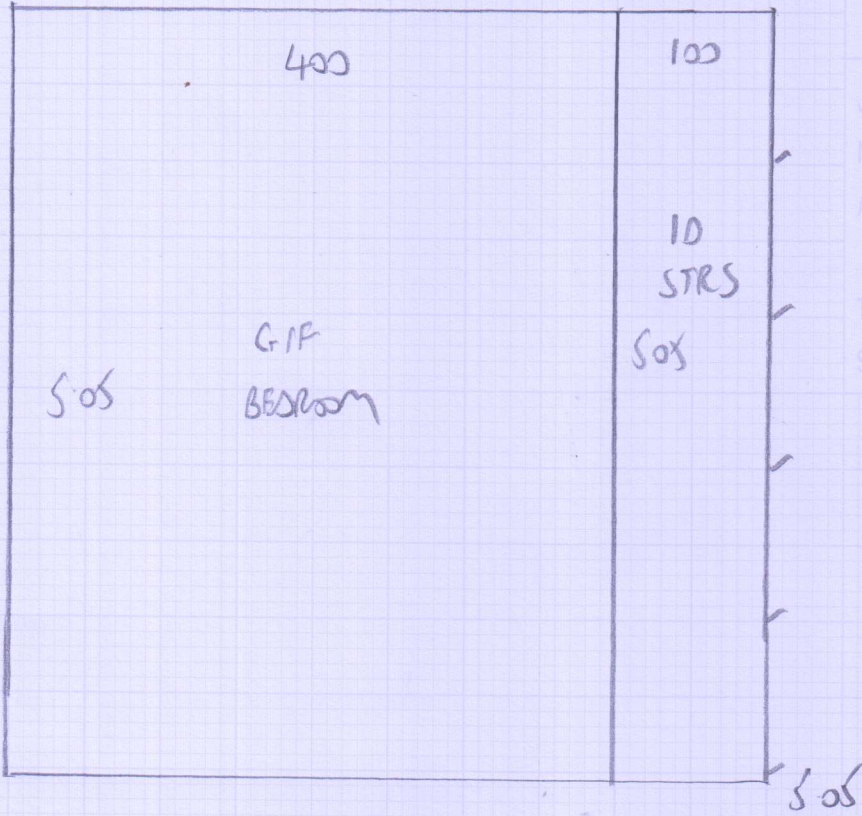

Job No: F25363  
 Name: HONESS  
 Address: 16A WETHERBY PLACE  
 SW7 4ND  
 Tel:  
 Sheet: 1 of 1

8.95 }  
 5.05 } x 5.00m  
 7.00 }

FINELOOP FLO-493

Job No: F25363  
Name: HONESS  
Address: 16A WEINERBY PLACE  
SW7 4ND  
Tel:  
Sheet: 2 of 4

GROUND FLOOR

mrcarpet

Job No: F25363  
Name: HONESS  
Address: 16A WETHERBY PLACE  
SW7 4ND

Tel:  
Sheet: 3 of 4

- 1 W 80x68
- 2 W 115x68
- 3 W 98x63
- 10 STRS. 23

STEP TO KITCHEN

Job No: FZ5363  
 Name: HONESS  
 Address: 16A WETWORTH PACE  
 SW7 4ND  
 Tel:  
 Sheet: 4 of 4