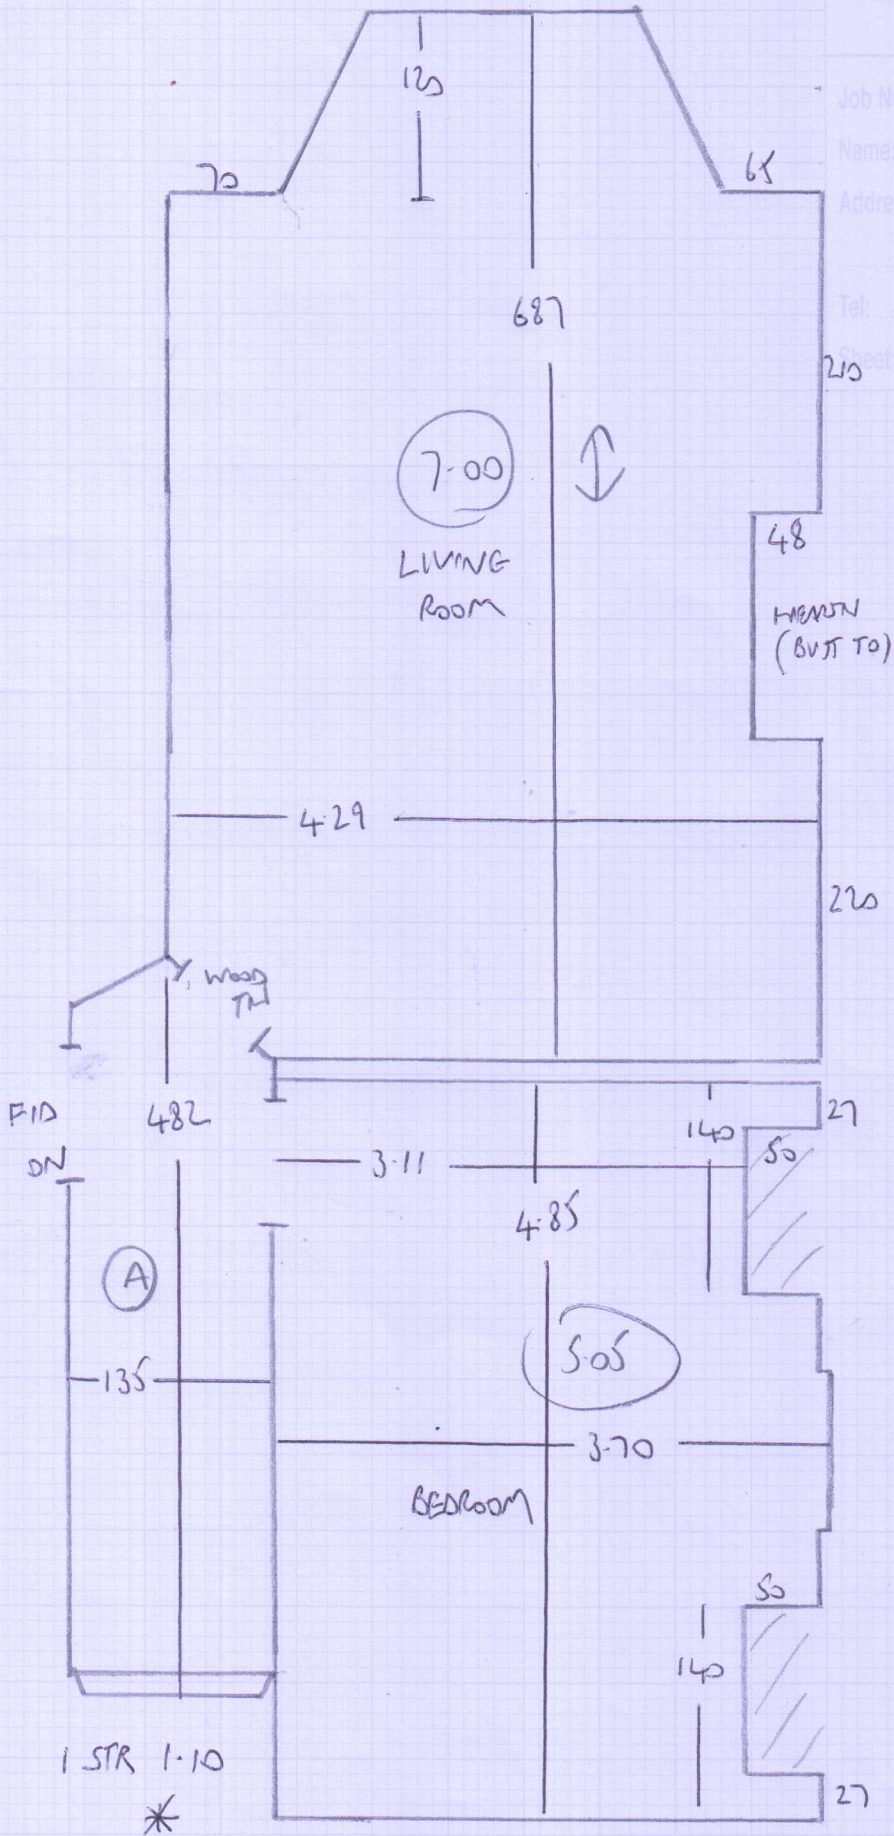

Job No: F25363  
 Name: HONESS  
 Address: 16A WETHERBY PLACE  
 SW7 4ND  
 Tel:  
 Sheet: 1 of 1

8.95 }  
 5.05 } x 5.00m  
 7.00 }

FINELOOP FLO-493

Job No: F25363  
Name: HONESS  
Address: 16A WEINERBY PLACE  
SW7 4ND  
Tel:  
Sheet: 2 of 4

GROUND FLOOR

mrcarpet

Job No: F25363  
Name: HONESS  
Address: 16A WETHERBY PLACE  
SW7 4ND

Tel:  
Sheet: 3 of 4

- 1 W 80x68
- 2 W 115x68
- 3 W 98x63
- 10 STRS. 23

STEP TO KITCHEN

Job No: FZ5363  
 Name: HONESS  
 Address: 16A WETWORTH PACE  
 SW7 4ND  
 Tel:  
 Sheet: 4 of 4