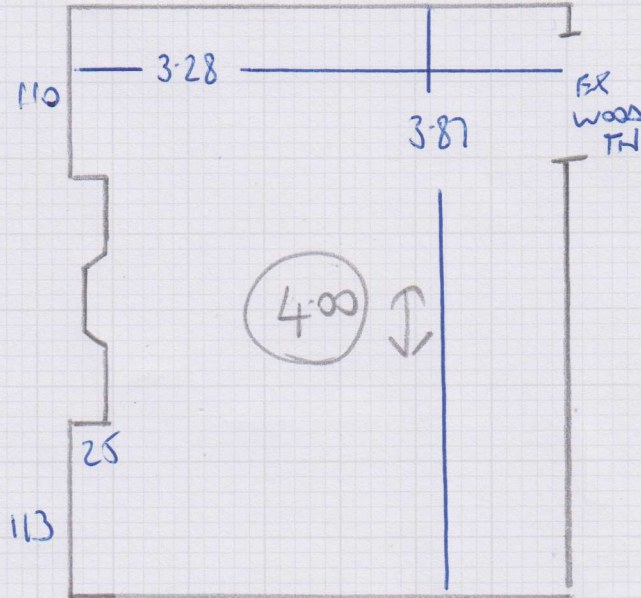

Job No: FZ5364
Name: FULLER
Address: 71 HIGHMEER ROAD
W10 6PR
Tel:
Sheet: 1 of 1

FIRST FLOOR MIDDLE BED

400x4

FIRST FLOOR REAR BEDROOM
EX WOOD TH

335x4