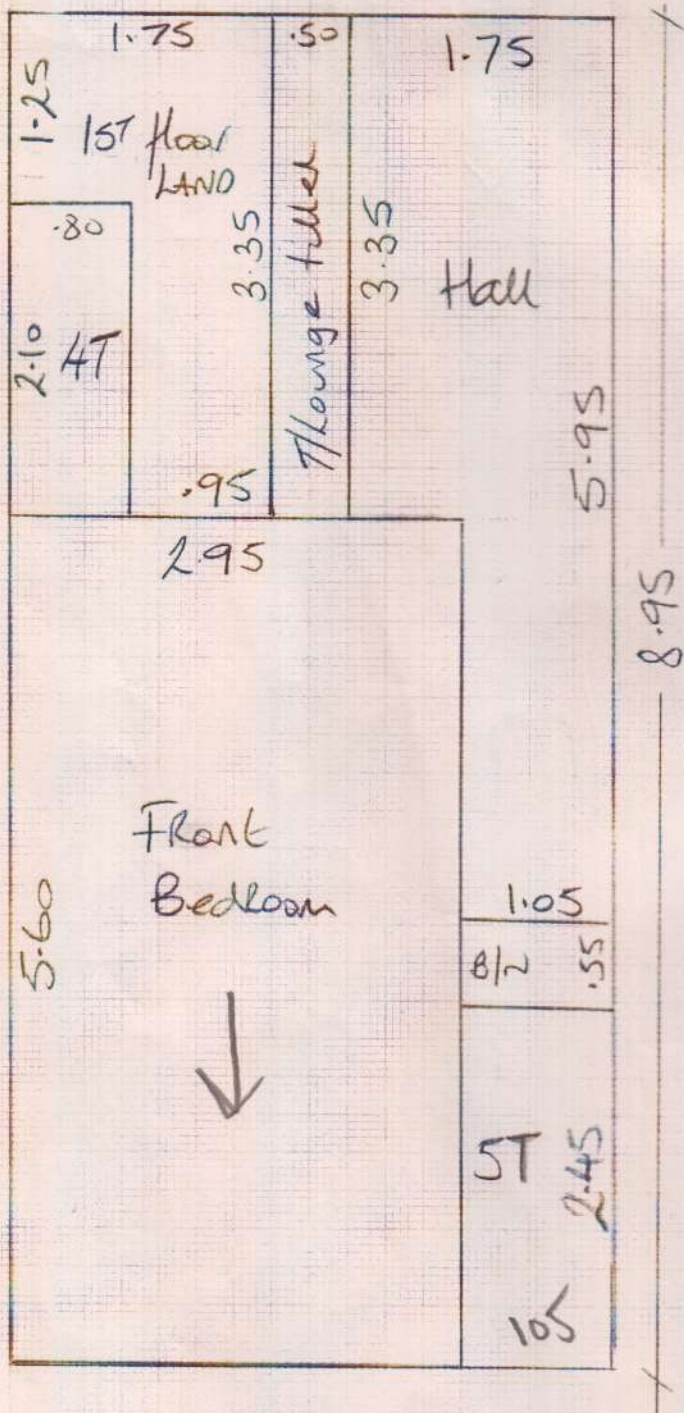

Joykepe, 8 Yeldham Road, W6

F25380

(1 of 4)

BLOANE TWIST 42  
SLO-4235 (TONDRA)

T/hounge 6.65 x 4m  
 Middle Bedroom 2.90 x 4m  
 Cut plan 8.95 x 4m  
 Cut plan 3.45 x 4m  
 2.185 x 4m

= 87.40m<sup>2</sup>

~~Room 852A-40~~  
~~REIFF (ALINT)~~

~~Kitchen 4.50 x 3m = 13.50m<sup>2</sup>~~

~~Bathroom 1.25 x 2m = 2.50m<sup>2</sup>~~

~~Total = 16m<sup>2</sup>~~

Lay Carpet into all wardrobes.

Joy Kepe; 8 YARDHAM ROAD, W6

F25380

2 of 4

SLOANE TWIST 42  
SLO-4235 (TUNDRA 1)

Row 1 665 x 400  
MIDDLE BED 290 x 400  
CUR ROW 1 895 x 400  
CUR ROW 2 345 x 400

2195 x 400

8780 m<sup>2</sup>

JoyKepe, 8 Yeldham Road, W6  
 SANDRINGHAM Twist-Blue

011-341-9393  
 FAX-341 9394

F25380

304A.

Joykefe

F25380

40x4