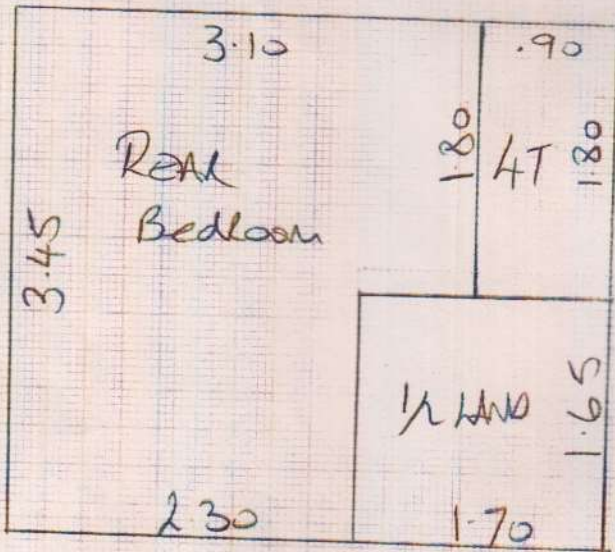

~~Room 852A-40~~  
~~REIFF (ALINT)~~

~~Kitchen 4.50 x 3m = 13.50m<sup>2</sup>~~

~~Bathroom 1.25 x 2m = 2.50m<sup>2</sup>~~

~~Total = 16m<sup>2</sup>~~

Lay Carpet into all wardrobes.

Joy Kepe; 8 YARDHAM ROAD, W6

F25380

2 of 4

SLOANE TWIST 42  
SLO-4235 (TUNDRA 1)

Row 1 665 x 400  
MIDDLE BED 290 x 400  
CUR ROW 1 895 x 400  
CUR ROW 2 345 x 400

2195 x 400

8780 m<sup>2</sup>

JoyKepe, 8 Yeldham Road, W6  
 SANDRINGHAM Twist-Blue