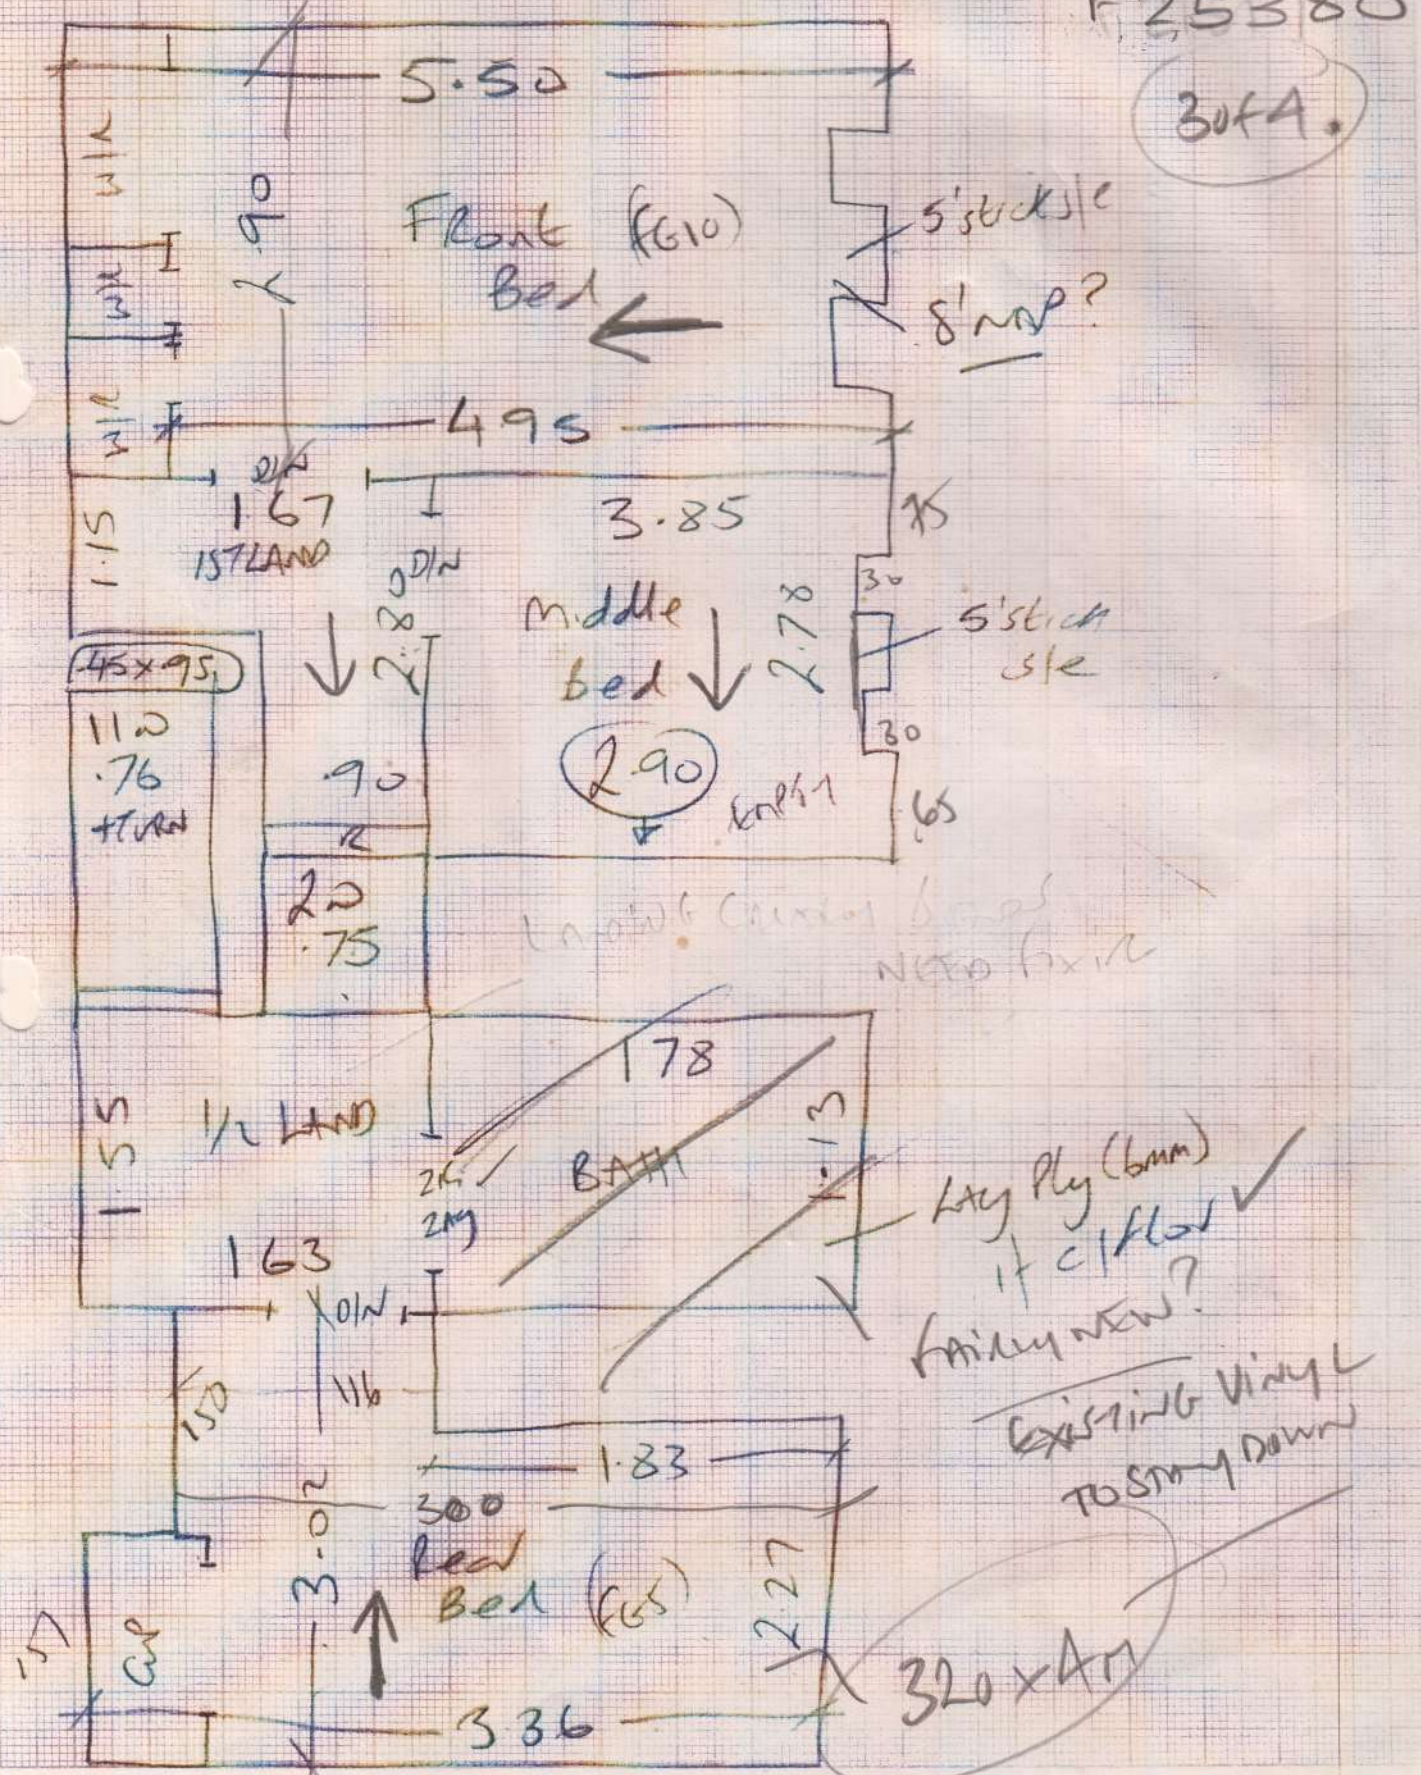

JoyKepe, 8 Yeldham Road, W6
SANDRINGHAM Twist-Blue

011-341-9393
FAX-341 9394

F25380

304A.