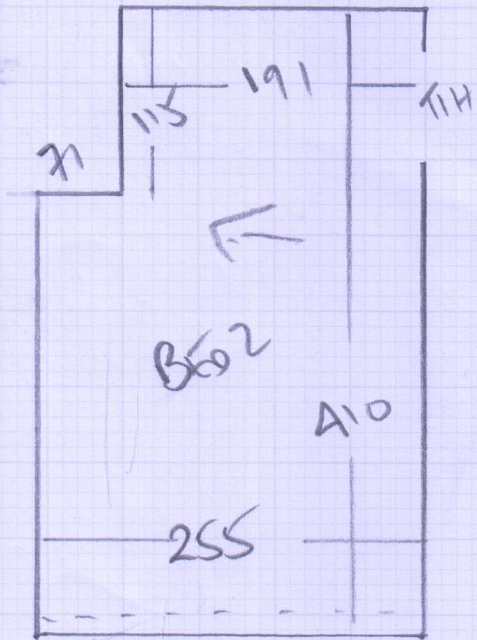

Job No: F25383
 Name: BALLATT
 Address: FLATS
 BERTRAND HOUSE
 Tel: LEICHAM AVE SW16 2TG
 Sheet: 1 of 1

WHITE RAIL
 B502

3 ARIA - 177

B501 350 x 400

B502 270 x 400

(WINDSEAM) 620 x 400

2480m²