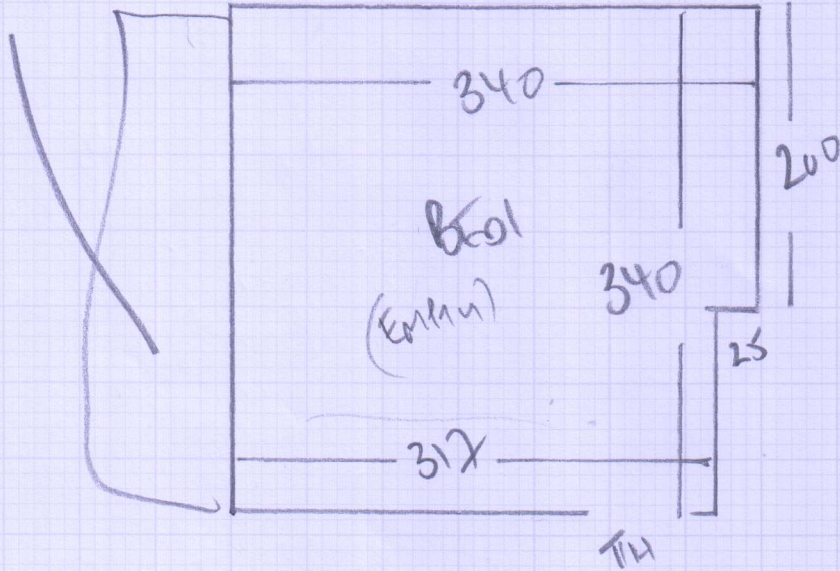

Job No: F25383
 Name: BALLATT
 Address: FLATS
 BERTRAND HOUSE
 Tel: LEICHAM AVE SW16 2TG
 Sheet: 1 of 1

WHITE RAIL
 B502

3 ARIA - 177

B501 350 x 400

B502 270 x 400

(WINDSEAM) 620 x 400

2480m²