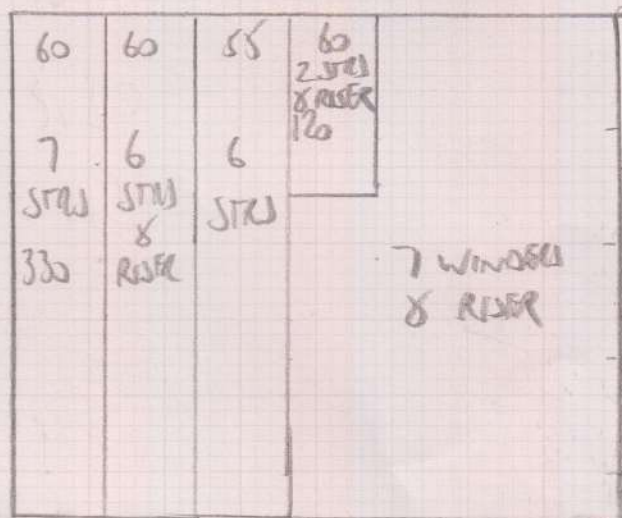

Job No: F25404-
 Name: LINDHOLM
 Address: 11 ROWALLAN ROAD
 SW6 6AF
 Tel:
 Sheet: 1 OF 1

TOP FIGHT

- RISER 18
- W 103x57
- W 95x63
- W 70x56
- 6 STRS .70
- W 72x50
- W 92x57
- W 103x57
- W 76x60

-55 RUNNER

LOWER FIGHT

- RISER 75x15
- 2 STRS 75
- RISER 75x15
- 12 STRS 75
- BN AS STAIR
- GIF

-60 RUNNER

330x400
 = 13.2m²

34 M BANDING

* 1st Phase -
 Snake runners & Winders

** 2nd Phase -
 Fit runners