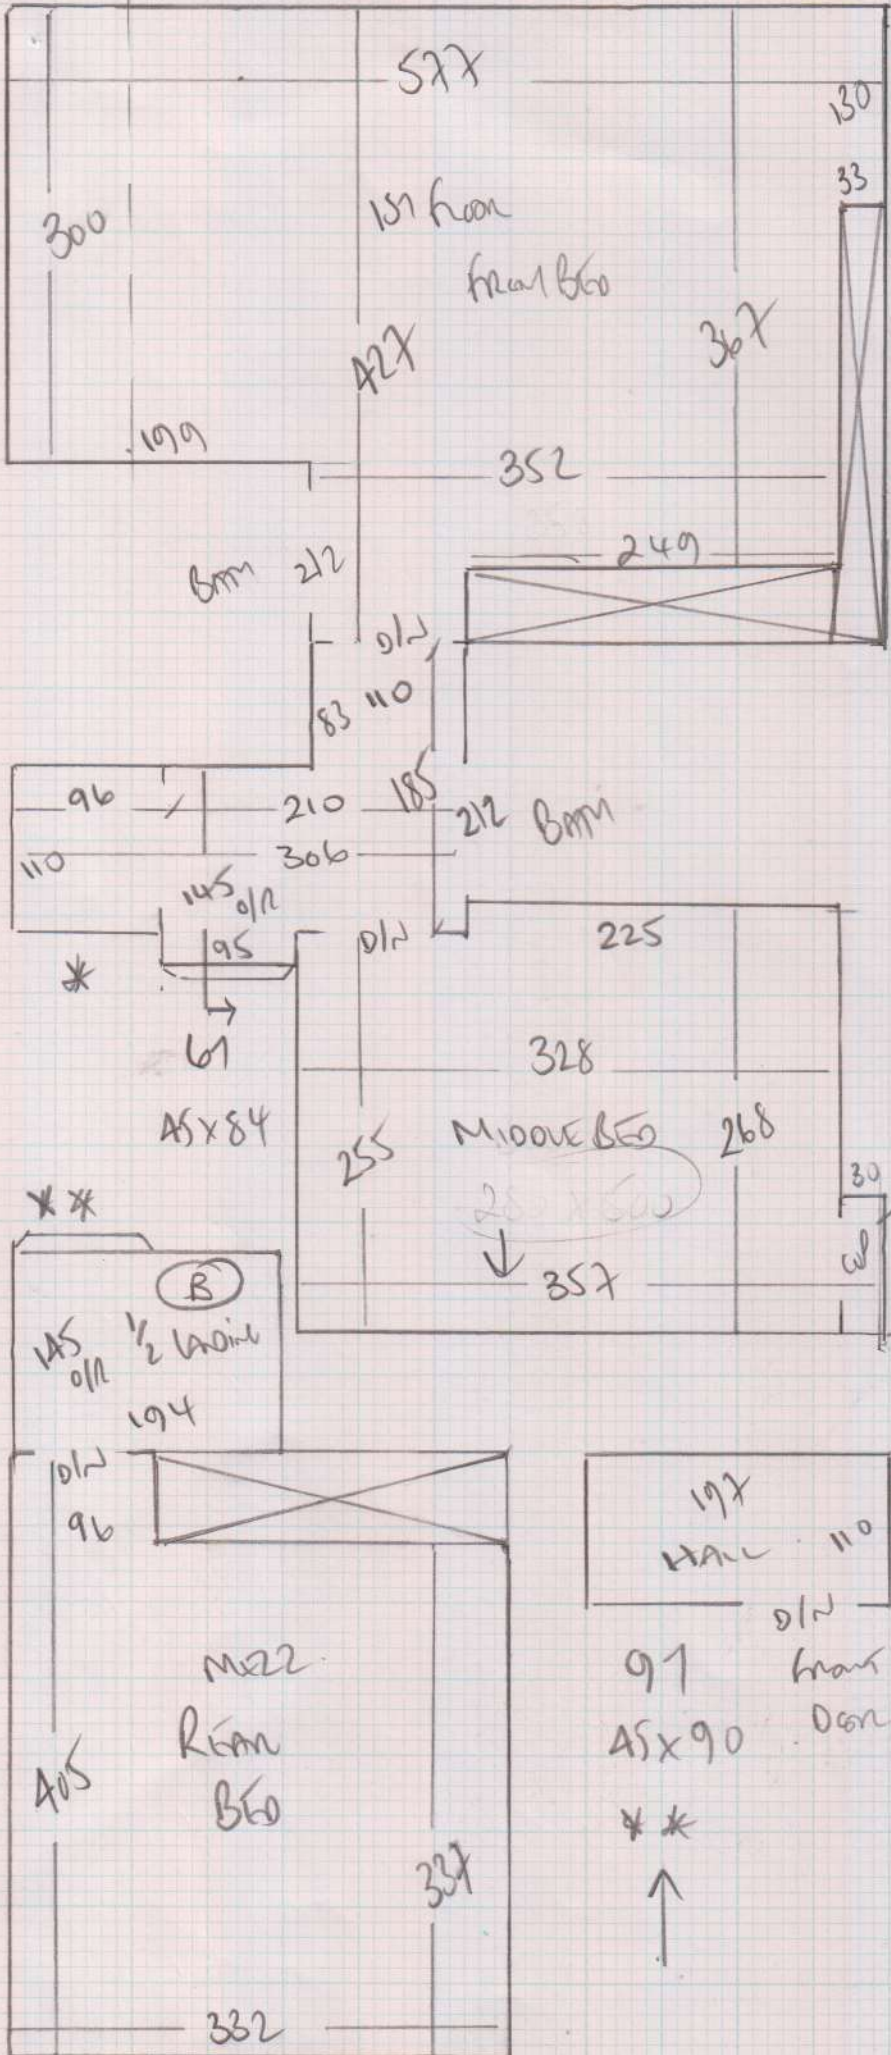

Job No: F25421
 Name: MAODOLLS
 Address: Tulhas
 642 Fulham Road
 Tel: SW6 5RT
 Sheet: 1 of 4

FINELOOP
 FLO-495

1405
 Plan 1405 x 500
 Plan 630 x 500
 PLAN 280 x 500
 2375 x 500

116.50 m²

CUT 14-05
 X 5M
 1 LAST!
 6 30 x 5MTR
 2 60 x 5MTR

14-05

Job No: F25421
 Name: MADDOCKS
 Address: Tol Hut
 6A2 Fulham Road
 Tel: SW6 5L7
 Sheet: 2 of 4

Job No: F25421
 Name: MADDOCKS
 Address: Top flat
 642 FULHAM ROAD
 Tel:
 Sheet: 3 of 4

Skim this wall

Fit into cut'd

197
 HALL 110
 91 front
 45x90 Don
 **
 ↑

Job No: F25421
 Name: MADDOCKS
 Address: Tolham
 62 TOLHAM ROAD
 Tel: SW6 5R1
 Sheet: A of A