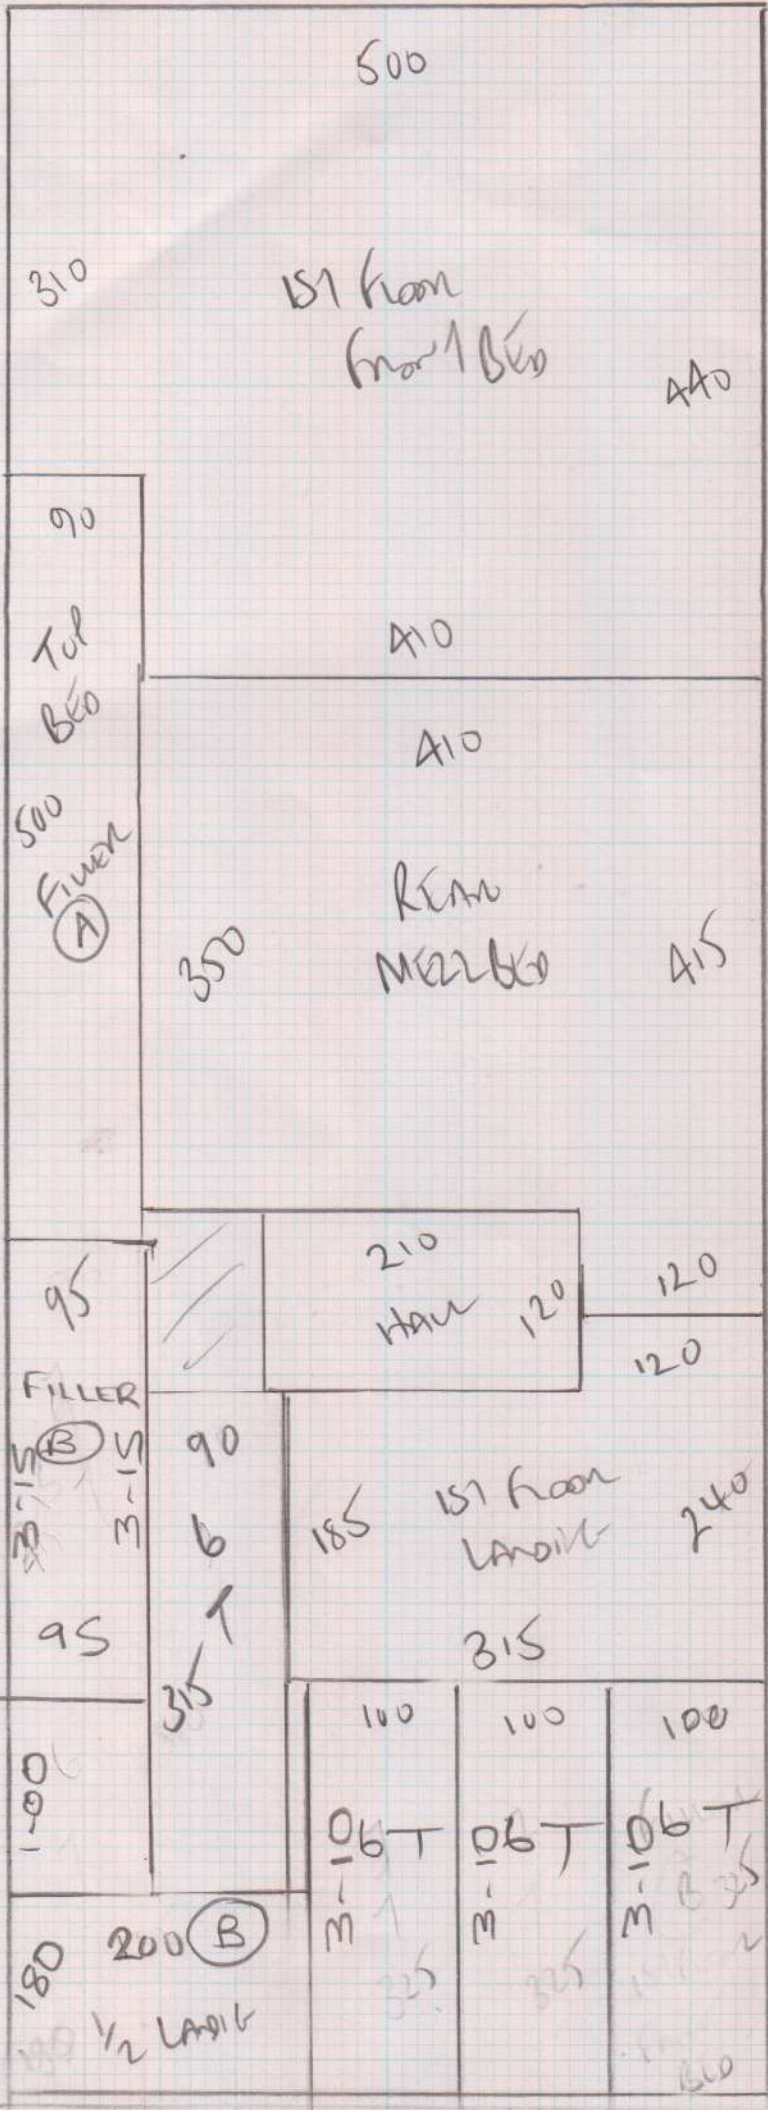

Job No: F25421
 Name: MAODOLLS
 Address: Tulhas
 642 Fulham Road
 Tel: SW6 5RT
 Sheet: 1 of 4

FINELOOP
 FLO-495

1405
 Plan 1405 x 500
 Plan 630 x 500
 PLAN 280 x 500
 2375 x 500

116.50 m²

CUT 14-05
 X 5M
 1 LAST!
 6 30 x 5MTR
 2 60 x 5MTR

14-05

Job No: F25421
 Name: MADDOCKS
 Address: Tol Hut
 6A2 Fulham Road
 Tel: SW6 5L7
 Sheet: 2 of 4

Job No: F25421
 Name: MADDOCKS
 Address: Top flat
 642 FULHAM ROAD
 Tel:
 Sheet: 3 of 4

Skim this wall

Fit into cut'd

197
 HALL 110
 91 front
 45x90 Don
 **
 ↑

Job No: F25421
 Name: MADDOCKS
 Address: Tolham
 62 TOLHAM ROAD
 Tel: SW6 5R1
 Sheet: A of A