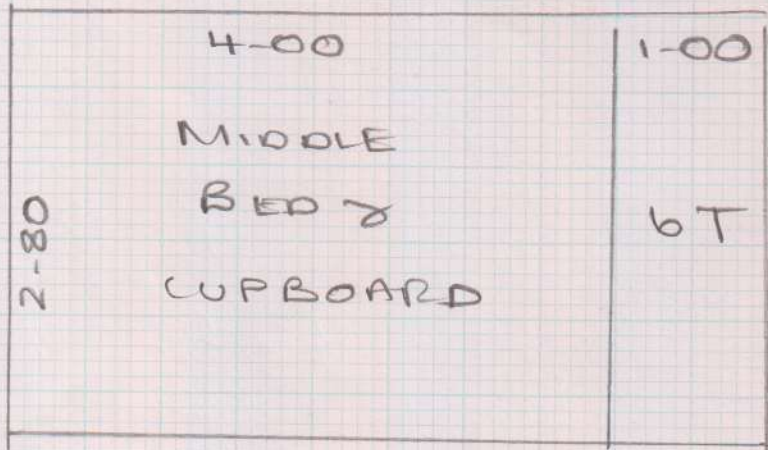

Job No: F25421
 Name: MAODOLLS
 Address: Tulhas
 642 Fulham Road
 Tel: SW6 5RT
 Sheet: 1 of 4

FINELOOP
 FLO-495

1405
 Plan 1405 x 500
 Plan 630 x 500
 PLAN 280 x 500
 2375 x 500

116.50 m²

CUT 14-05
 X 5M
 1 LAST!
 6 30 x 5MTR
 2 60 x 5MTR

14-05

Job No: F25421
 Name: MADDOCKS
 Address: Tol Hut
 6A2 Fulham Road
 Tel: SW6 5L7
 Sheet: 2 of 4

Job No: F25421
 Name: MADDOCKS
 Address: Top flat
 642 FULHAM ROAD
 Tel:
 Sheet: 3 of 4

Skim this wall

Fit into cut'd

197
 HALL 110
 91 front
 45x90 Don
 **
 ↑

Job No: F25421
 Name: MADDOCKS
 Address: Tolham
 62 TOLHAM ROAD
 Tel: SW6 5R1
 Sheet: A of A