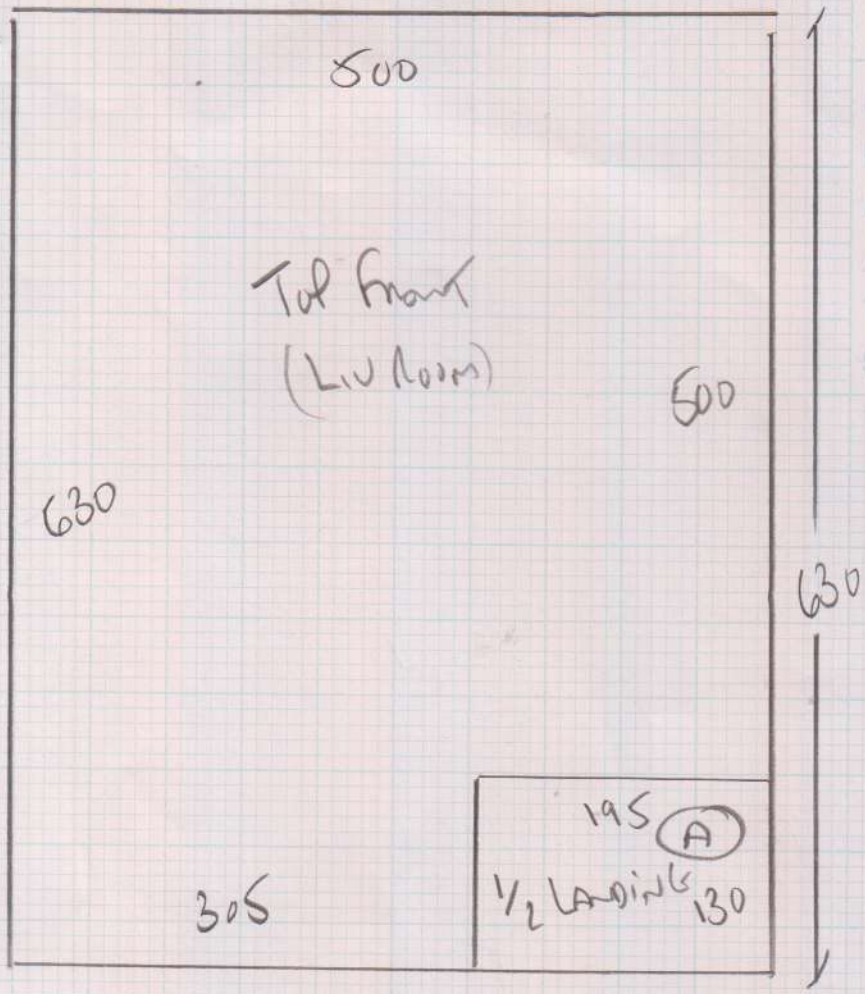

Job No: F25421
 Name: MAODOLLS
 Address: Tulhas
 642 Fulham Road
 Tel: SW6 5RT
 Sheet: 1 of 4

FINELOOP
 FLO-495

1405
 Plan 1405 x 500
 Plan 630 x 500
 PLAN 280 x 500
 2375 x 500

116.50 m²

CUT 14-05
 X 5M
 1 LAST!
 6 30 x 5MTR
 2 60 x 5MTR

14-05

Job No: F25421
 Name: MADDOCKS
 Address: Tol Hut
 6A2 Fulham Road
 Tel: SW6 5L7
 Sheet: 2 of 4

Job No: F25421
 Name: MADDOCKS
 Address: Top flat
 642 FULHAM ROAD
 Tel:
 Sheet: 3 of 4

Skim this wall

Fit into cut'd

197
 HALL 110
 91 front
 45x90 Don
 **
 ↑

Job No: F25421
 Name: MADDOCKS
 Address: Tolham
 62 TOLHAM ROAD
 Tel: SW6 5R1
 Sheet: A of A