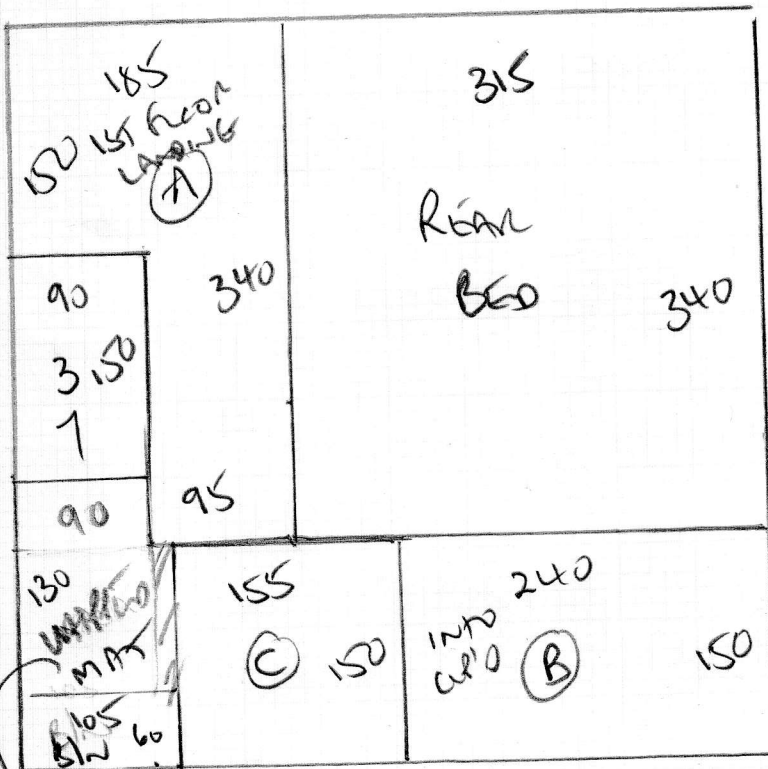

20254
 ILO DESIGN
 SUITABLES LEAD
 W6 DEZ
 1 of 2

NATURAL LEAF
 CABLE - PENTON

PLAN 1 370 x 500
 PLAN 2 490 x 500
860 x 500

43m²

WHITLED MAX
 50 x 120cm send to BH for whitening

F24754
 FLO DESIGN
 SUBMISSIONS
 W60E2

2 of 2

To HAVE 45x71 Boxes

Blk 50x100

87

45x70

Branding Does to
 BE REMOVED AS BRACKET
 FIXES THROUGH EXISTING LG.