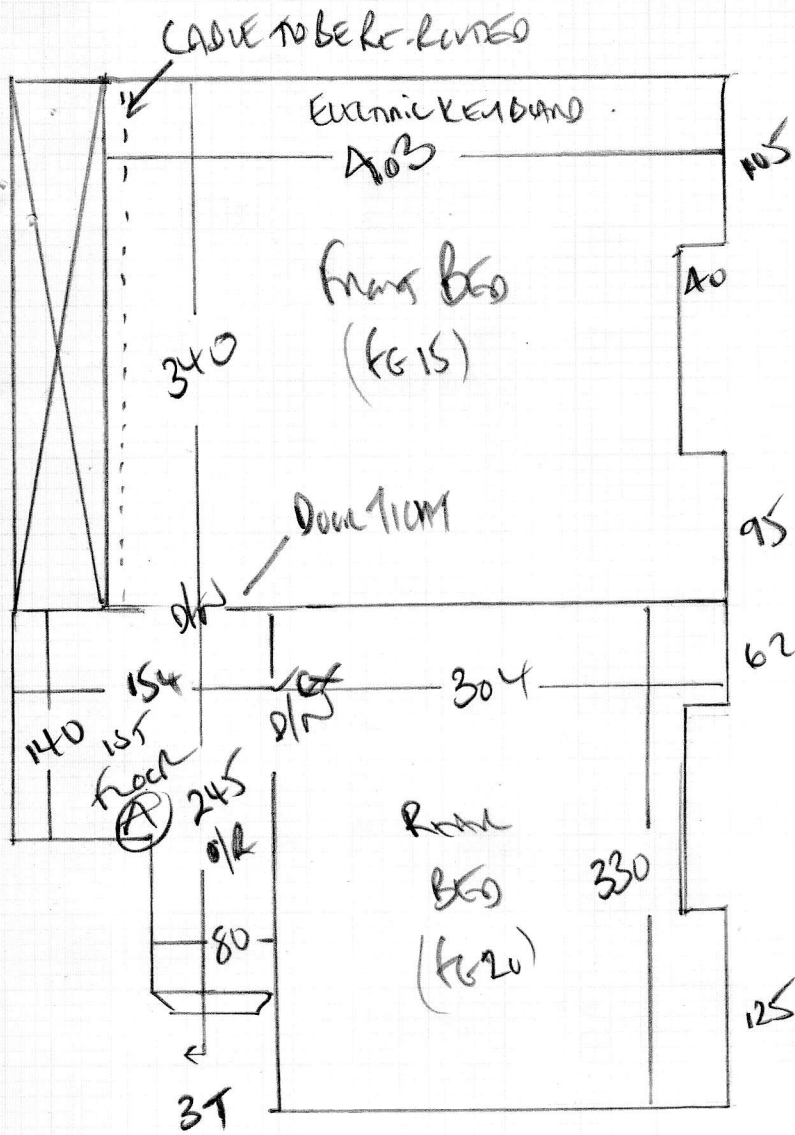

20254
 ILO DESIGN
 SUITABLES LEAD
 W6 DEZ
 1 of 2

NATURAL LEAF
 CABLE - PENTON

PLAN 1 370 x 500
 PLAN 2 490 x 500
860 x 500

43m²

WHITLED MAX
 50 x 120cm send to BH for whitening

F24754
 FLO DESIGN
 SUBMISSIONS
 W60E2

2 of 2

To HAVE 45x71 Boxes

Blk 50x100

87

45x70

Branding Does to
 BE REMOVED AS BRACKET
 FIXES THROUGH EXISTING LG.