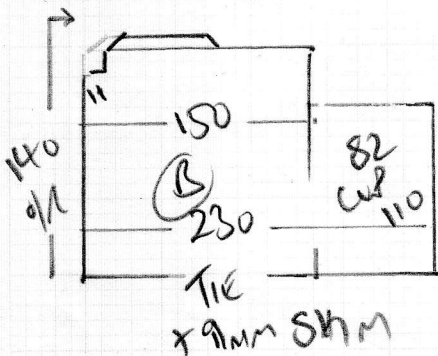

20254
 ILO DESIGN
 SUITABLES LEAD
 W6 DEZ
 1 of 2

NATURAL LEAF
 CABLE - PENTON

PLAN 1 370 x 500
 PLAN 2 490 x 500
860 x 500

43m²

WHITLED MAX
 50 x 120cm send to BH for whitening

F24754
 FLO DESIGN
 SUBMISSIONS
 W60E2

2 of 2

To HAVE 45x71 Boxes

Blk 50x100

87

45x70

Branding Does to
 BE REMOVED AS BRACKET
 FIXES THROUGH EXISTING LG.