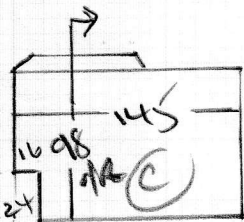

20254
 ILO DESIGN
 SUITABLES LEAD
 W6 DEZ
 1 of 2

NATURAL LEAF
 CABLE - PENTON

PLAN 1 370 x 500
 PLAN 2 490 x 500
860 x 500

43m²

WHITLED MAX
 50 x 120cm send to BH for whitening

F24754
 FLO DESIGN
 SUBMISSIONS
 W60E2

2 of 2

To HAVE 45x71 Boxes

Blk 50x100

87

45x70

Branding Does to
 BE REMOVED AS BRACKET
 FIXES THROUGH EXISTING LG.