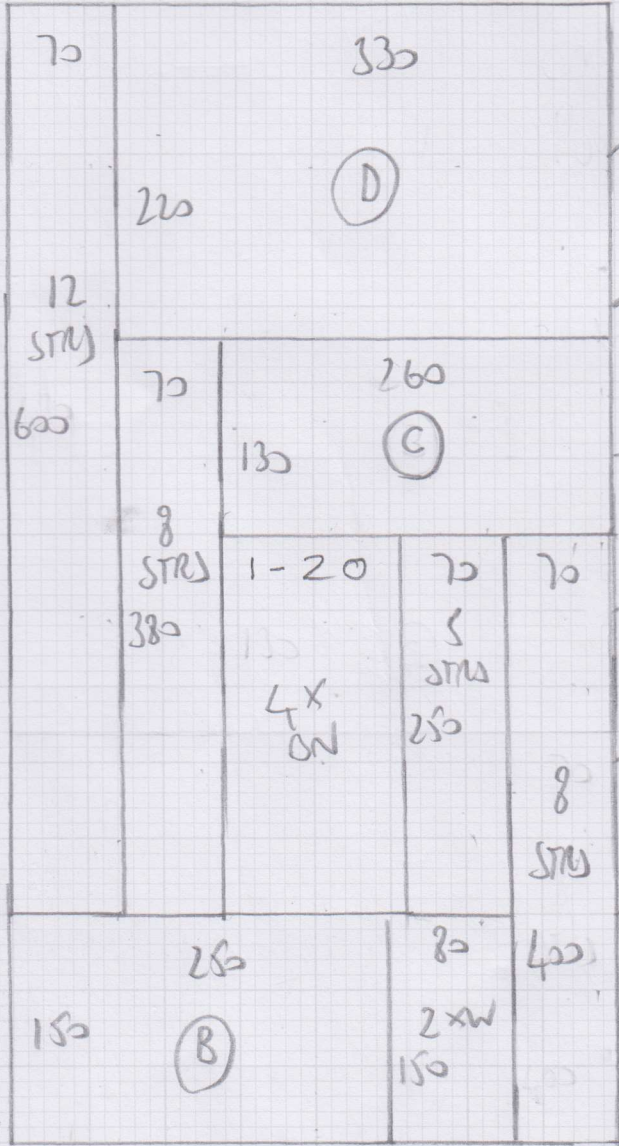

Job No: F24896
 Name: FULL HOUSE
 Address: 67 Faversham Court
 Sarnie St SW 906
 Tel:
 Sheet: 1 OF 2

CUT ALL
STRAIGHT RUNNERS
TO 70 CM

ROSKEN RIB
RR-612

330
7.50

10.80m x 4.00m

11.00 x 4MTR
ORDERED

SSM WHIPPING

TOP FLOOR

5 STRS .98 EYES 74-71 cm APART 6 RODS

12 STRS 1.00 EYES 74cm APART 13 RODS

8 STRS .98 EYES 70-71cm APART 9 RODS

5 STRS 1.02 EYES 73-74cm APART 5 RODS

- W .52 EYES 74cm
- W .85 73cm
- W .55 73cm
- W .55 77cm
- W .55 76cm
- W .55 73cm

6 RODS

EYES 12mm THICK
SUIT RD 12-14mm

8 STRS 1.00 x .47 EYES 73cm 9 RODS

- BN 50 EYES 74cm
- BN .55 74cm
- BN .60 74cm
- BN .70 75cm

4 RODS

Job No: F24896
Name: FULL HOUSE
Address: 67 BRUS CARP SQUARE
SWS 906
Tel:
Sheet: 2 OF 2