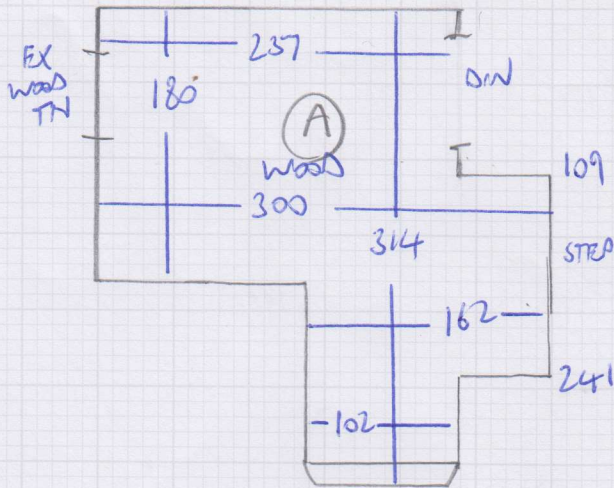

Job No: F24896
 Name: FULL HOUSE
 Address: 67 Faversham Court
 Sarnie St SW 906
 Tel:
 Sheet: 1 OF 2

CUT ALL
STRAIGHT RUNNERS
TO 70 CM

ROSKEN RIB
RR-612

330
7.50

10.80m x 4.00m

11.00 x 4MTR
ORDERED

SSM WHIPPING

TOP FLOOR

5 STRS .98 EYES 74-71 cm APART 6 RODS

12 STRS 1.00 EYES 74cm APART 13 RODS

8 STRS .98 EYES 70-71cm APART 9 RODS

5 STRS 1.02 EYES 73-74cm APART 5 RODS

- W .52 EYES 74cm
- W .85 73cm
- W .55 73cm
- W .55 77cm
- W .55 76cm
- W .55 73cm

6 RODS

EYES 12mm THICK
SUIT RD 12-14mm

8 STRS 1.00 x .47 EYES 73cm 9 RODS

- BN 50 EYES 74cm
- BN .55 74cm
- BN .60 74cm
- BN .70 75cm

4 RODS

Job No: F24896
Name: FULL HOUSE
Address: 67 BRUS CARP SQUARE
SWS 906
Tel:
Sheet: 2 OF 2