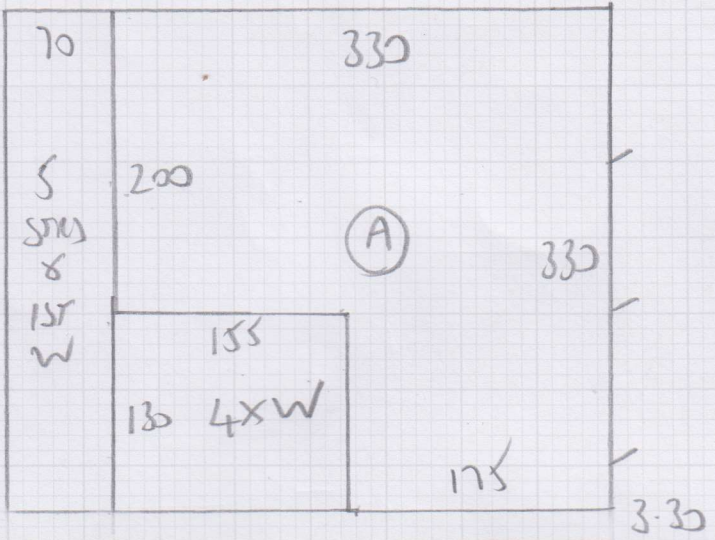

Job No: F24896
 Name: FULL HOUSE
 Address: 67 Faversham Court
 Sarnie St SW 906
 Tel:
 Sheet: 1 OF 2

CUT ALL
STRAIGHT RUNNERS
TO 70 CM

ROSKEN RIB
RR-612

330
7.50

10.80m x 4.00m

11.00 x 4MTR
ORDERED

SSM WHIPPING

TOP FLOOR

5 STRS .98 EYES 74-71 cm APART 6 RODS

12 STRS 1.00 EYES 74cm APART 13 RODS

8 STRS .98 EYES 70-71cm APART 9 RODS

5 STRS 1.02 EYES 73-74cm APART 5 RODS

- W .52 EYES 74cm
- W .85 73cm
- W .55 73cm
- W .55 77cm
- W .55 76cm
- W .55 73cm

6 RODS

EYES 12mm THICK
SUIT RD 12-14mm

8 STRS 1.00 x .47 EYES 73cm 9 RODS

- BN 50 EYES 74cm
- BN .55 74cm
- BN .60 74cm
- BN .70 75cm

4 RODS

Job No: F24896
Name: FULL HOUSE
Address: 67 BRUS CARP SQUARE
SWS 906
Tel:
Sheet: 2 OF 2