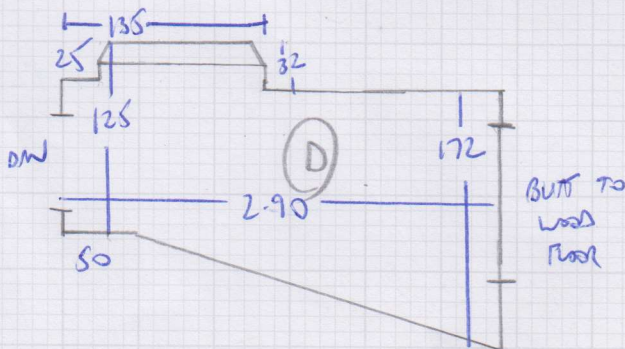

Job No: F24896
 Name: FULL HOUSE
 Address: 67 Faversham Court
 Sarnie St SW 906
 Tel:
 Sheet: 1 OF 2

CUT ALL
STRAIGHT RUNNERS
TO 70 CM

ROSKEN RIB
RR-612

330
7.50

10.80m x 4.00m

11.00 x 4MTR
ORDERED

SSM WHIPPING

TOP FLOOR

5 STRS .98 EYES 74-71 cm APART 6 RODS

12 STRS 1.00 EYES 74cm APART 13 RODS

8 STRS .98 EYES 70-71cm APART 9 RODS

5 STRS 1.02 EYES 73-74cm APART 5 RODS

- W .52 EYES 74cm
- W .85 73cm
- W .55 73cm
- W .55 77cm
- W .55 76cm
- W .55 73cm

6 RODS

EYES 12mm THICK
SUIT RD 12-14mm

8 STRS 1.00 x .47 EYES 73cm 9 RODS

- BN 50 EYES 74cm
- BN .55 74cm
- BN .60 74cm
- BN .70 75cm

4 RODS

Job No: F24896
Name: FULL HOUSE
Address: 67 BRUS CARP SQUARE
SWS 906
Tel:
Sheet: 2 OF 2