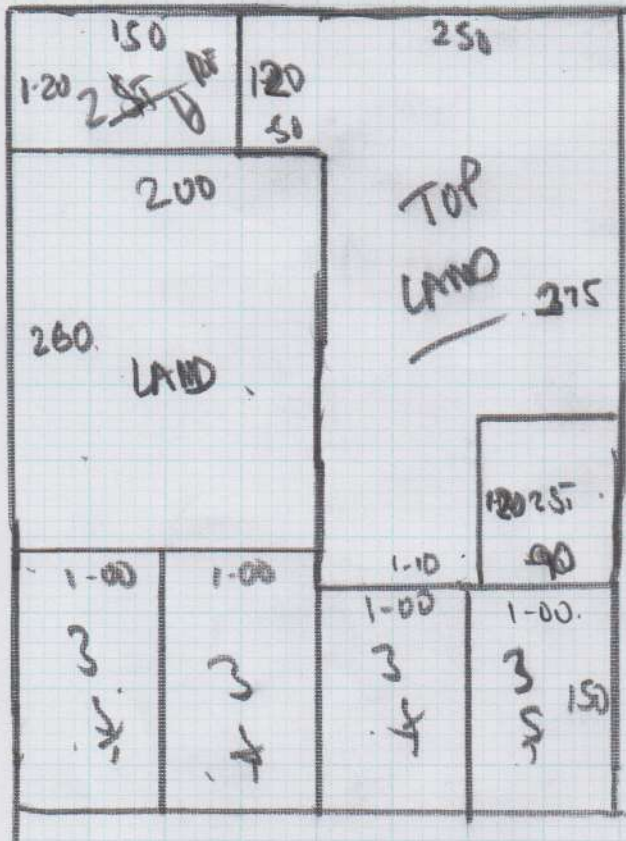

← 4.00 →

Job No: FES101
 Name: MANSERGH
 Address: SS. PURCELL LANE
 LONDON SW6 7PD
 Tel: 07958-240104
 Sheet: 1 of 2

Wool Bloc Staple ~~Scale~~ Olive
 1850

545 x 4.00
 2180⁰

✗ PASTORAL MATH ✗