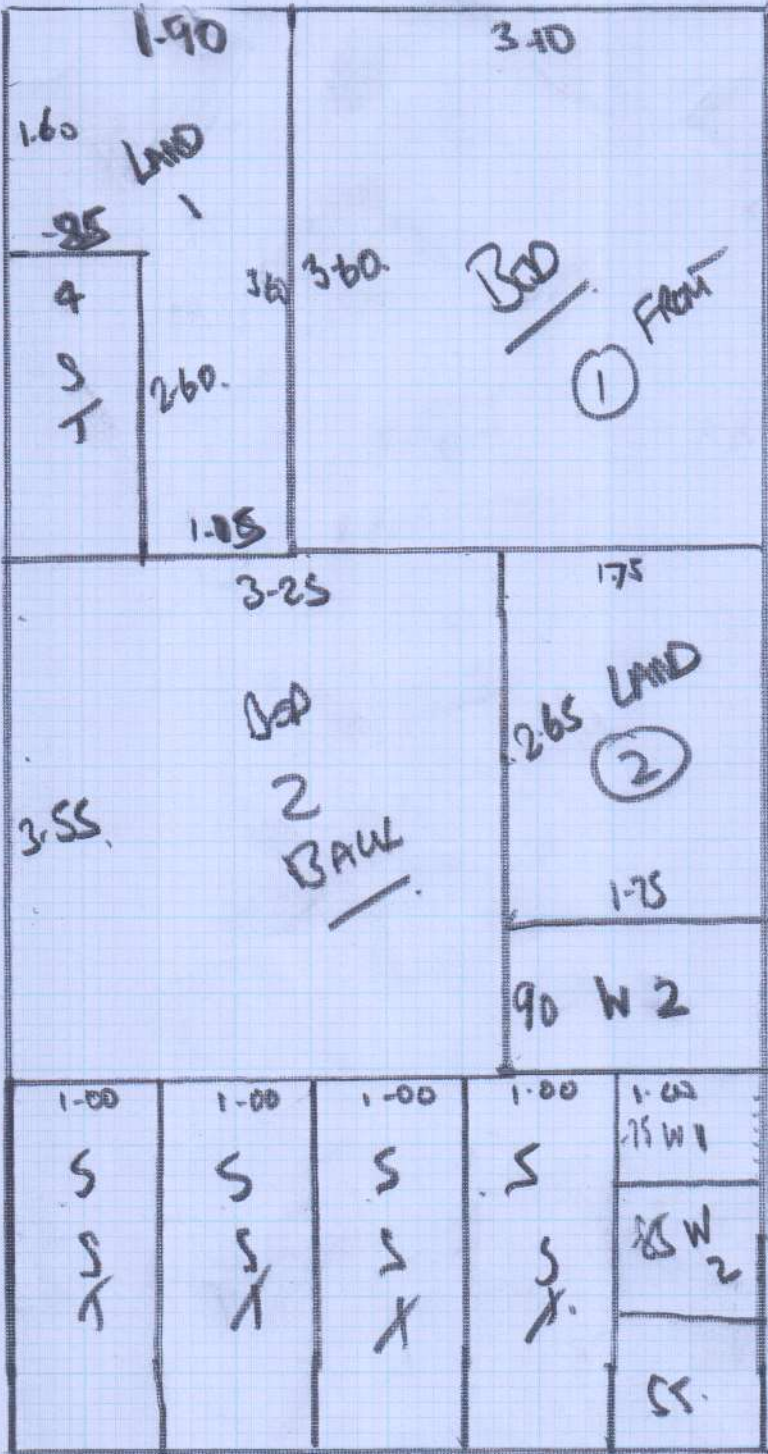

← 500 →

Job No: F 25176
 Name: WALTER
 41 CLAY BROOK ROAD LONDON
 Tel: 07984 858576
 Sheet: 1 of 3

STOCK NATIONAL 4
 HC-SID.

3.60 x 5
 3.55 x 5
 2.50 x 5

 9.65 x 5
 48.25

> 3.60

> 3.55

> 2.50

R100 - 20
 ST 9 - 45 x 81
 W1 - 65 x 90
 W2 - 70 x 120
 W3 - 75 x 85
 1000 - 50 x 84

Job No: F25176
 Name: WAJIB
 Address: 1st floor flat 41 Cranbrook
 Road London W6 2LH
 Tel: 07904 58676
 Sheet 2 of 3

LOTS FOR

ST 2 - 45 x 80

LOTS FOR

LAM

ST (12) 45 x 73

Job No: F25176
Name: LOU WINTER
Address: 1st floor flat 41 Cranbrook
Road London W4 2LH
Tel: 07984859876
Sheet: 3 of 3

Bathroom

OLD CERAMIC
TILES
DOWN

2x2

WISUTON

OLD LAMINATE DOWN

Scara Vinyl
Wheatfield Oak 2163