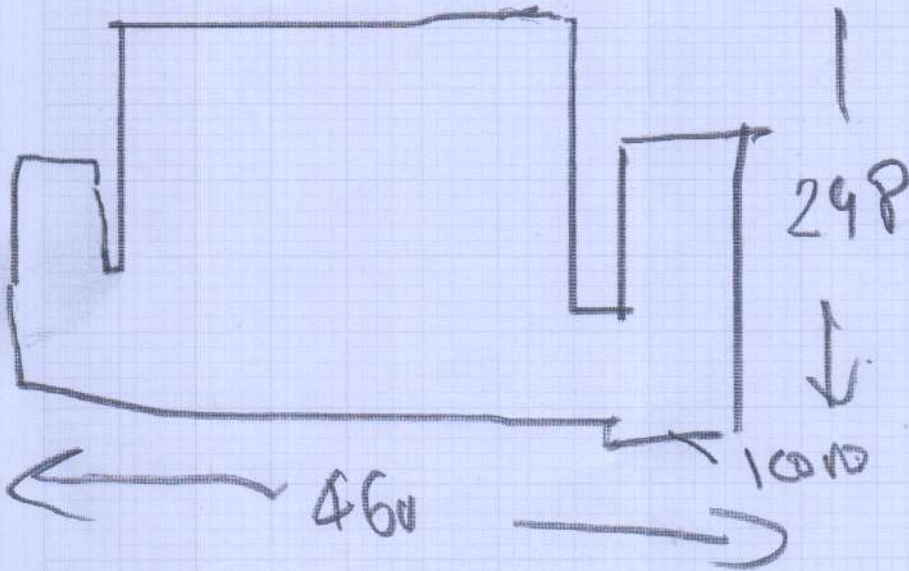

Scara Vinyl
Wheatfield Oak 2163