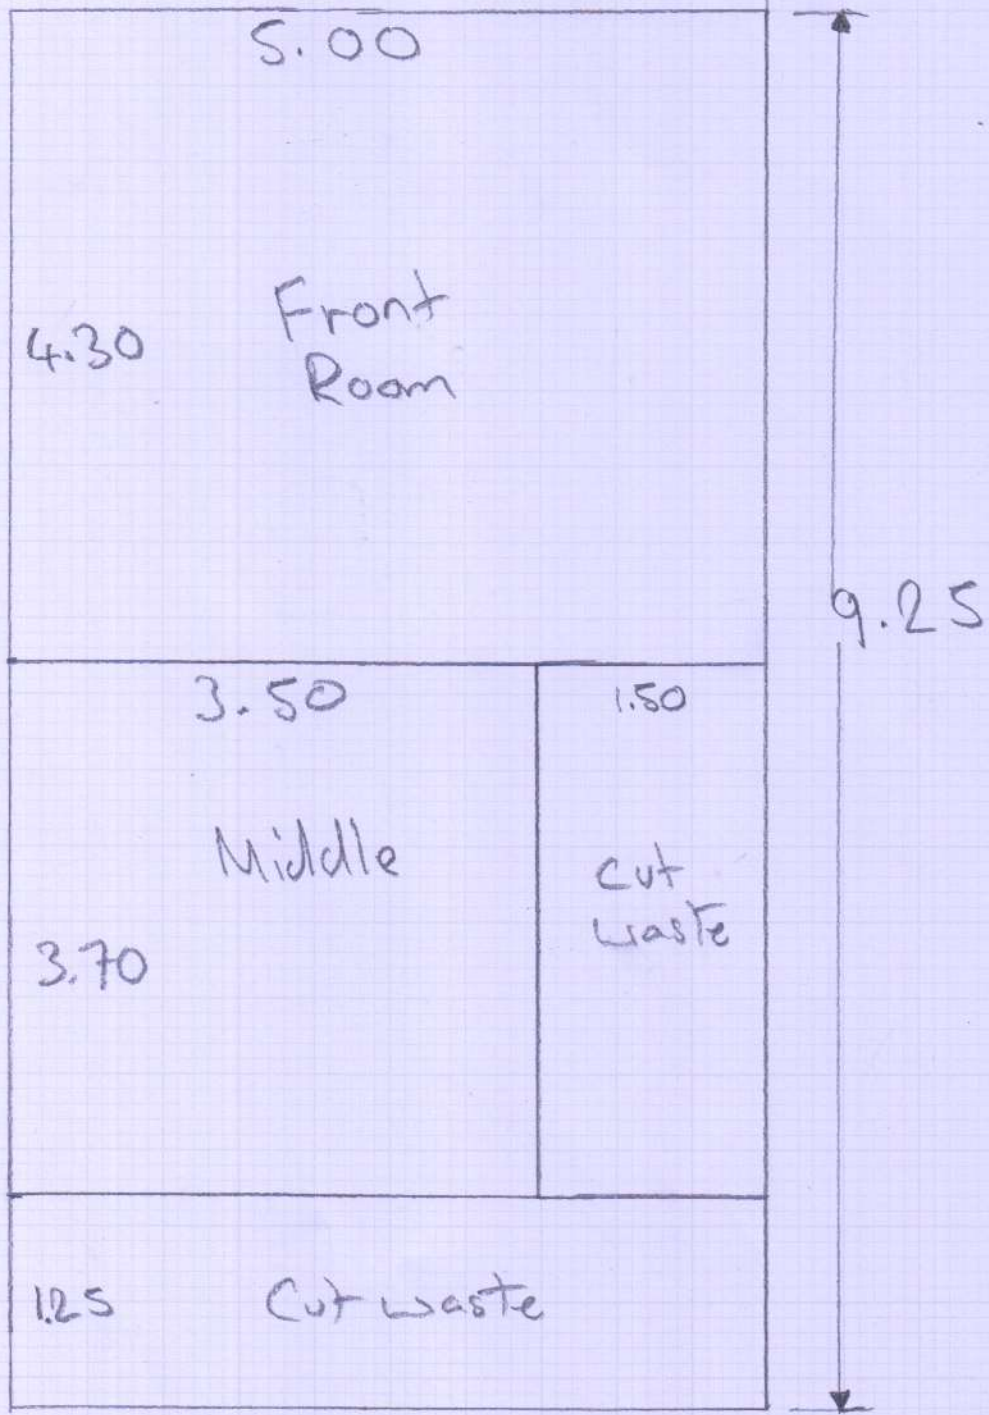

Sisal Small Boucle  
C653 Ginger

mrcarpet  
Job No: F25257  
Name: Spooner  
Address: 1 St Maur Road  
London SW64DL  
Tel: 020-7736-9615  
Sheet: 1 of 2

Job No: F 25257  
 Name: SPOONER  
 Address: 1 ST MARK RD  
 LONDON SW6 4DL  
 Tel: 020-7736-9615  
 Sheet: 2 of 2

4 IS SISAL SMALL  
 BOUCLE  
 CBS3 61402

9-25  
 x  
 SMTR

ATTEND TO FRONT DOOR LOOKING OUT AT CAR  
 + ATTEND TO BED ROOM DOORWAY