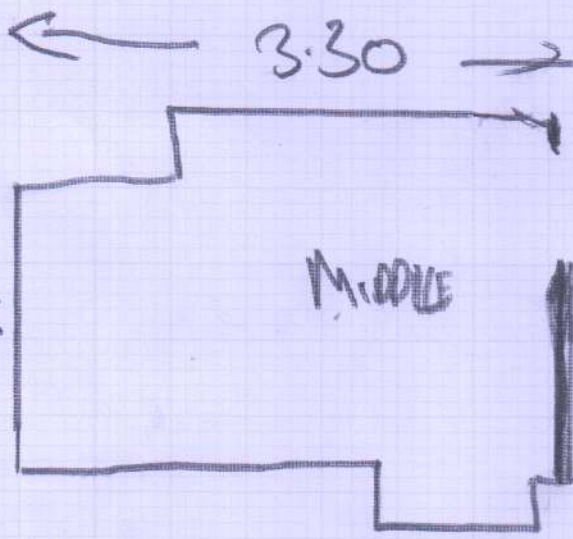

Sisal Small Boucle  
C653 Ginger

mrcarpet  
Job No: F25257  
Name: Spooner  
Address: 1 St Maur Road  
London SW64DL  
Tel: 020-7736-9615  
Sheet: 1 of 2

Job No: F 25257  
 Name: SPOONER  
 Address: 1 ST MARK RD  
 LONDON SW6 4DL  
 Tel: 020-7736-9615  
 Sheet: 2 of 2

4 IS SISAL SMALL  
 BOUCLE  
 CBS3 61402

9-25  
 x  
 SMTR

ATTEND TO FRONT DOOR LOOKING OUT AT CAR  
 + ATTEND TO BED ROOM DOORWAY