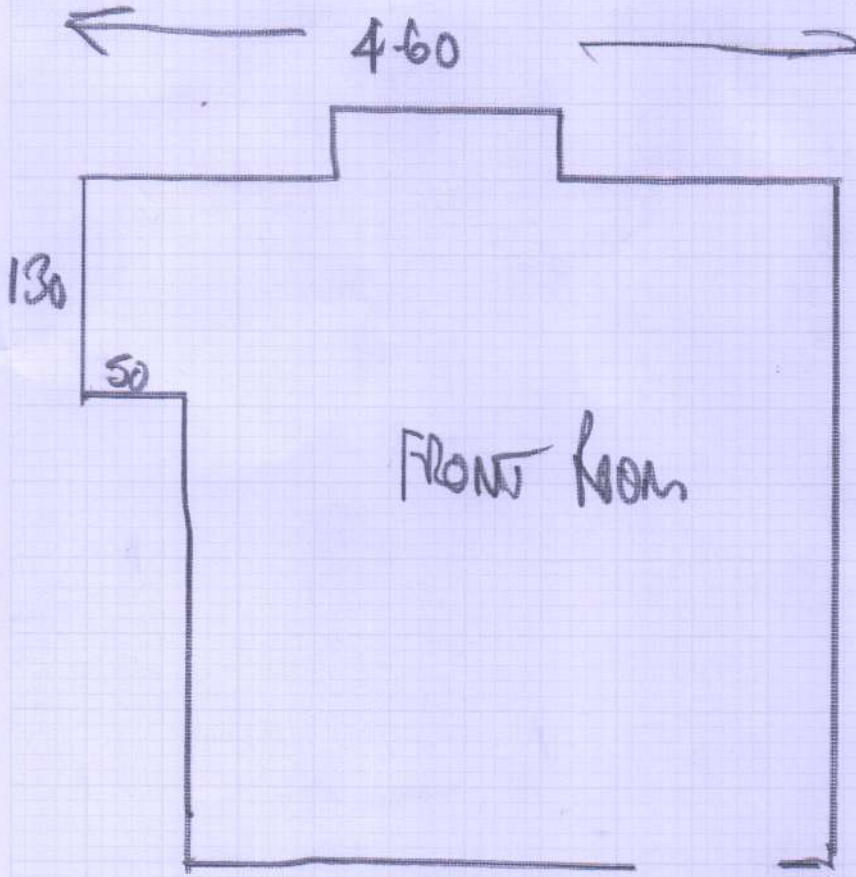

Sisal Small Boucle  
C653 Ginger

mrcarpet  
Job No: F25257  
Name: Spooner  
Address: 1 St Maur Road  
London SW64DL  
Tel: 020-7736-9615  
Sheet: 1 of 2

Job No: F 25257  
 Name: SPOONER  
 Address: 1 ST MARK RD  
 LONDON SW6 4DL  
 Tel: 020-7736-9615  
 Sheet: 2 of 2

4 IS SISAL SMALL  
 BOUCLE  
 CBS3 61402

9-25  
 x  
 SMTR

ATTEND TO FRONT DOOR LOOKING OUT AT CAR  
 + ATTEND TO BED ROOM DOORWAY