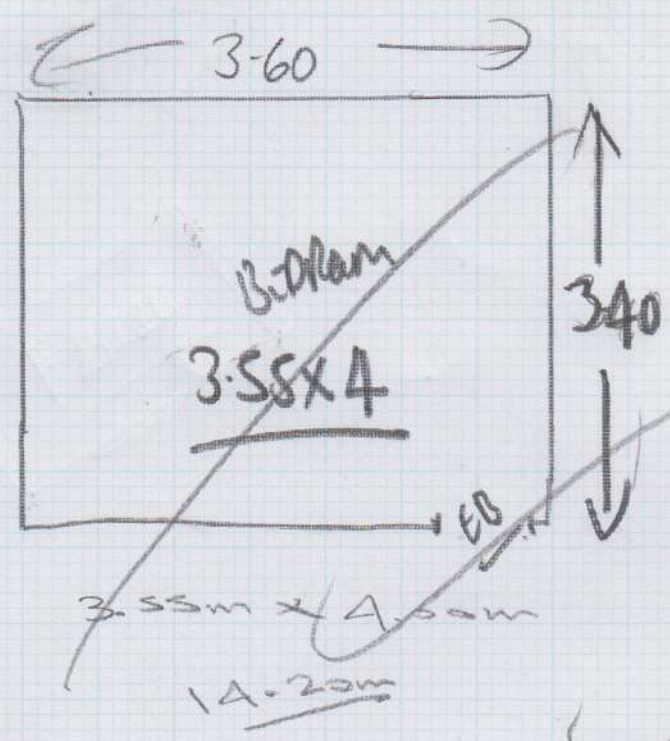

Job No: F25304
 Name: Holsin
 Address: 44 GILES WAY SW
 LONDON SW6 6LD
 Tel: 020-7731-5443
 Sheet: 1 of 1

~~OLD DOWN
 FURNITURE X 2
 UPSTAIRS
 EXISTING GRIPPER
 COLONIAL CORNER
 OLD VILLAGE.~~

MISSISSIPPI STAIRS
 WS. 113 PASTEL

STAIRS GILDED TO FLOOR +

* FITTER NOTE *
 FIT LANDING (E).
 TAKE STAIRS + WRAP
 SO CUSTOMER CAN
STORE

Job No: F 25304

Name: Hobson

Address: 44 GRESWELL ST
SW6 6PP

Tel:
Sheet: 2 of 2

3500 71x48

9500 71x48