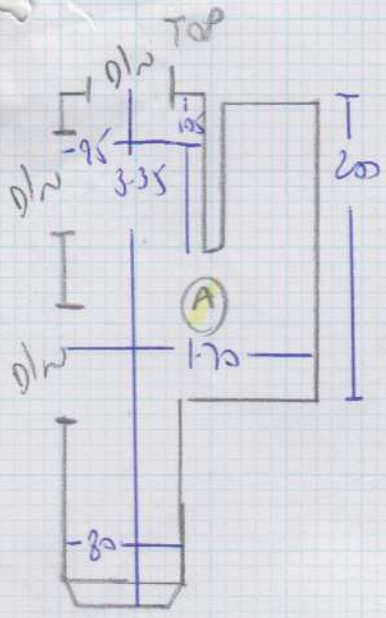

STAIRS GILDED TO FLOOR +

* FITTER NOTE *
 FIT LANDING (E).
 TAKE STAIRS + WRAP
 SO CUSTOMER CAN
STORE

Job No: F 25304

Name: Hobson

Address: 44 GRESWELL ST
SW6 6PP

Tel:
Sheet: 2 of 2

3500 71x48

9500 71x48