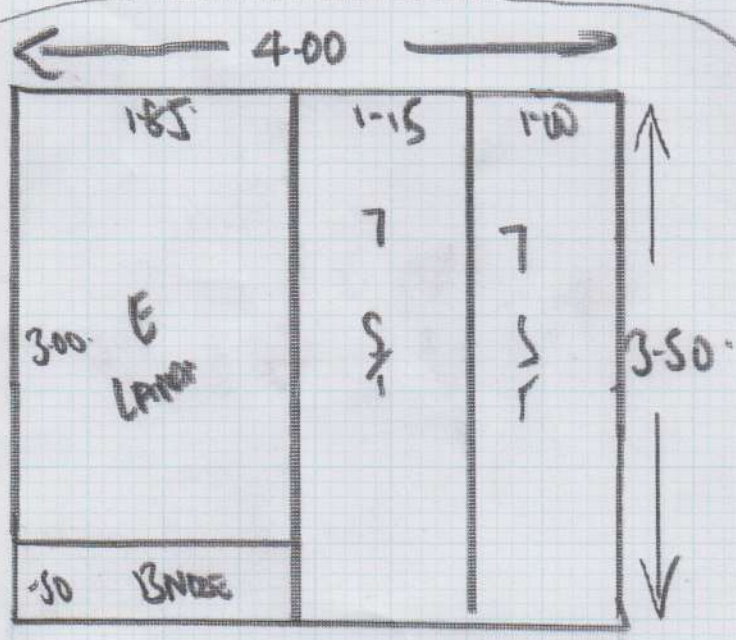

Job No: F25304
 Name: Holsin
 Address: 44 GILES WAY SW
 LONDON SW6 6LD
 Tel: 020-7731-5443
 Sheet: 1 of 1

~~OLD DOWN
 FURNITURE X 2
 UPSTAIRS
 EXISTING GRIPPER
 COLONIAL CORNER
 OLD VILLAGE.~~

MISSISSIPPI STAIRS
 WS. 113 PASTEL

STAIRS GILDED TO FLOOR +

* FITTER NOTE *
 FIT LANDING (E).
 TAKE STAIRS + WRAP
 SO CUSTOMER CAN
STORE

Job No: F 25304

Name: Hobson

Address: 44 GRESWELL ST
SW6 6PP

Tel:
Sheet: 2 of 2

3500 71x48

9500 71x48

BASE - 95
13500 78

RT: March 17