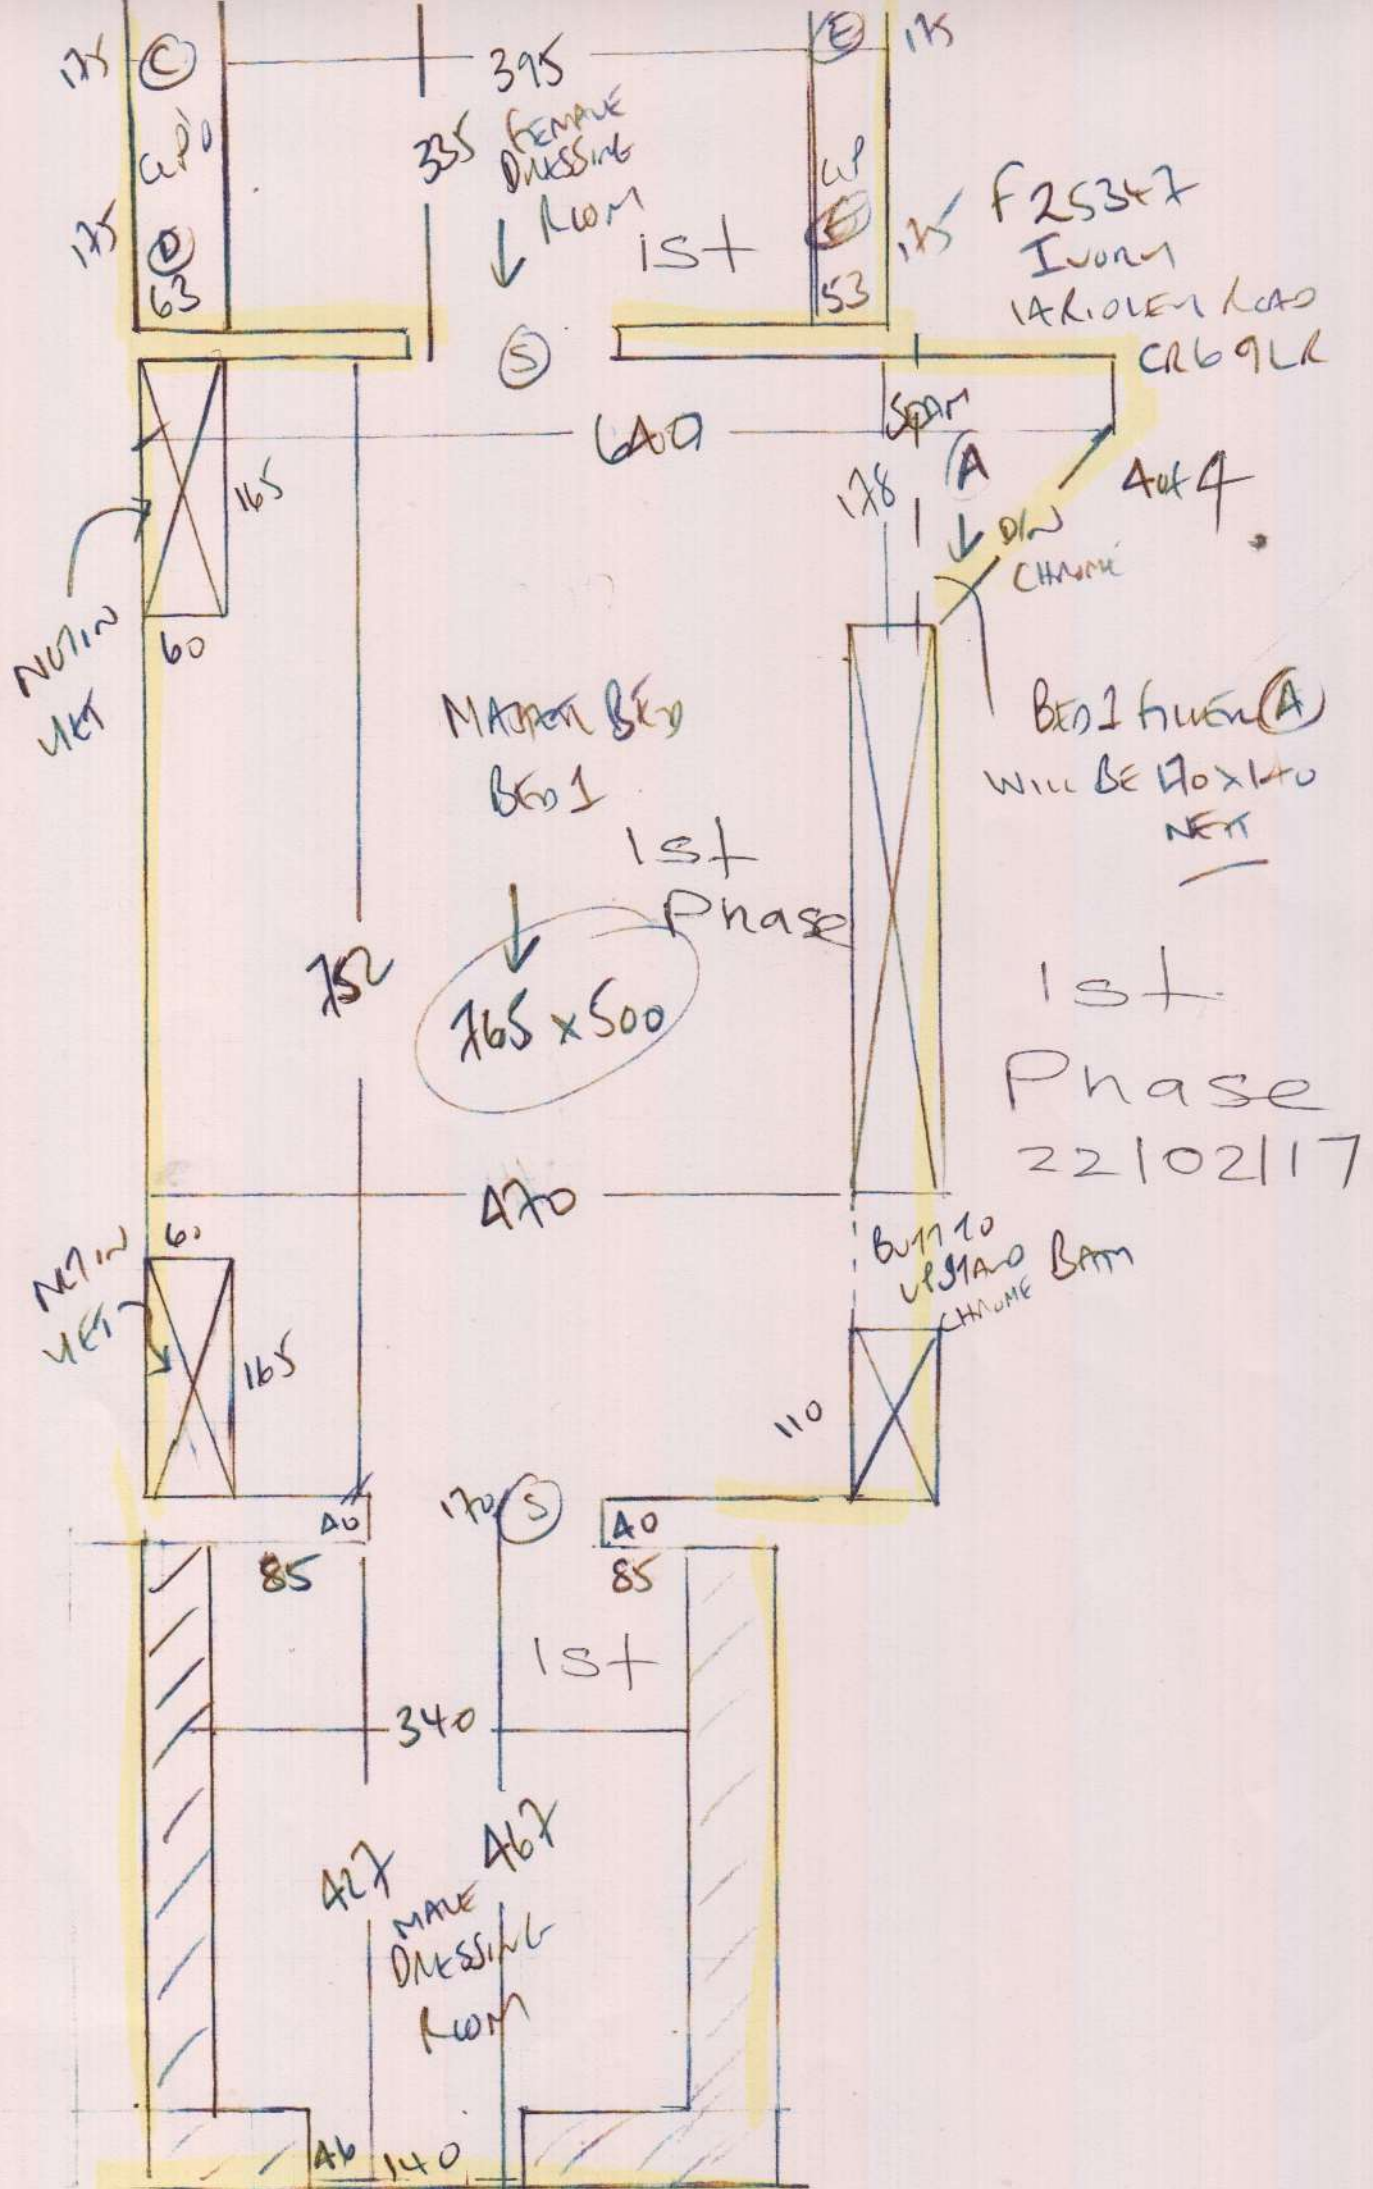

Room 4 510 x 500

3680 x 500

184 m²

18/01/

(1034258)

Donna

Bale NO

30-00 x SMTA

7-65 x SMTA

F25347
Every
1/20/17 (lead)
CR 6 9/12

2 of 4

Runner widths
to be confirmed
* CHECK MEASURE *
* GRS 2017 *

F25347
 I want
 14 River Road
 CR 69LR
 3 of 4

Cut out 175m
 Radius Circle
 + send for
 WHIPPING
 WHIPPING HORN
 TO BE SAME COLOR
 AS Cotton TAPE

SPRM

178
 A
 DOWN
 CHANGE

4 of 4

MARRIAGE BED
 Bed 1

1st
 Phase

752

765 x 500

Beds 1 & 2
 Will be 170 x 170
 NEXT

Cut Plan 1	9.25m x 5.00m
Cut Plan 2	8.30m x 5.00m
Cut Plan 3	6.50m x 5.00m
Cut Plan 4	5.10m x 5.00m

=====
Total **29.15m x 5.00m**
=====

Separate cut Master Bedroom - 7.65m x 5.00m

Many Thanks

John