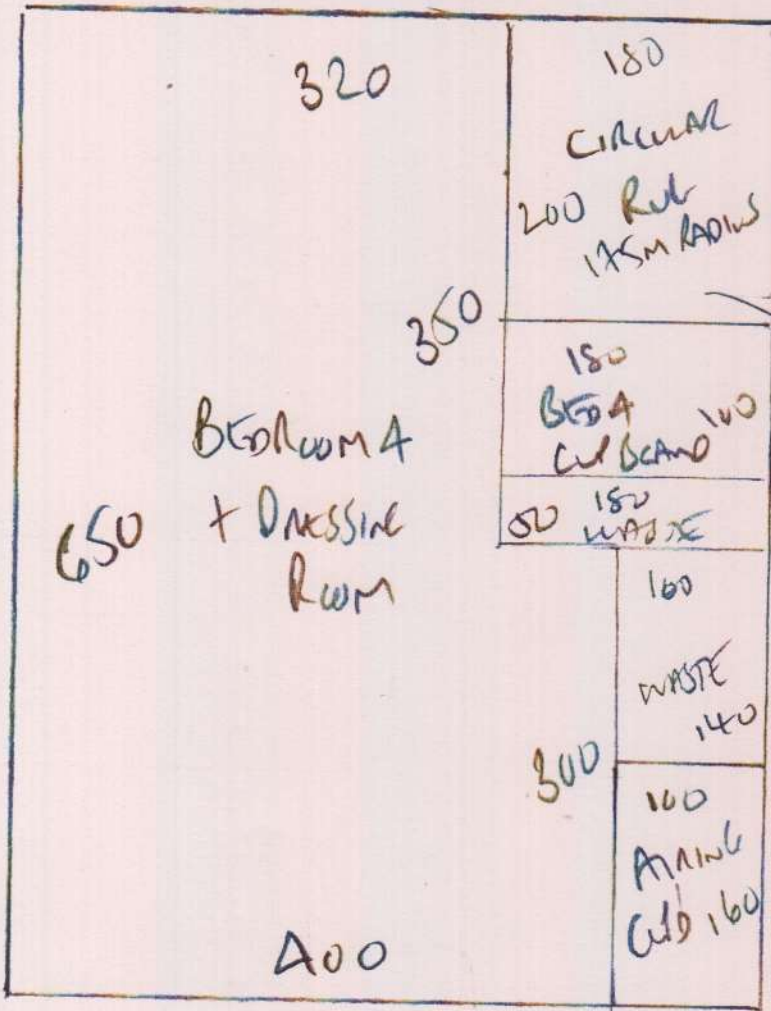

F25347
 TUNNY
 14 RIVOLI ROAD
 CR 69LR

1 of 4

Value Supreme
 Colat Suf 30A

+ separate cut

*MASTER bed 765 x 500

Room 1 925 x 500

Room 2 830 x 500

925 Room 3 680 x 500

Room 4 510 x 500

3680 x 500

184 m²

18/01/

(1034258)

Donna

Bale NO

30-00 x SMTA

7-65 x SMTA

F25347
Every
1/20/17 (lead)
CR 6 9/12

2 of 4

Runner widths
to be confirmed
* CHECK MEASURE *
* GRS 2017 *

F25347
 I want
 14 River Road
 CR 69LR
 3 of 4

Cut out 175m
 Radius Circle
 + send for
 WHIPPING
 WHIPPING HORN
 TO BE SAME COLOR
 AS Cotton TAPE

Cut Plan 1	9.25m x 5.00m
Cut Plan 2	8.30m x 5.00m
Cut Plan 3	6.50m x 5.00m
Cut Plan 4	5.10m x 5.00m

=====
Total **29.15m x 5.00m**
=====

Separate cut Master Bedroom - 7.65m x 5.00m

Many Thanks

John