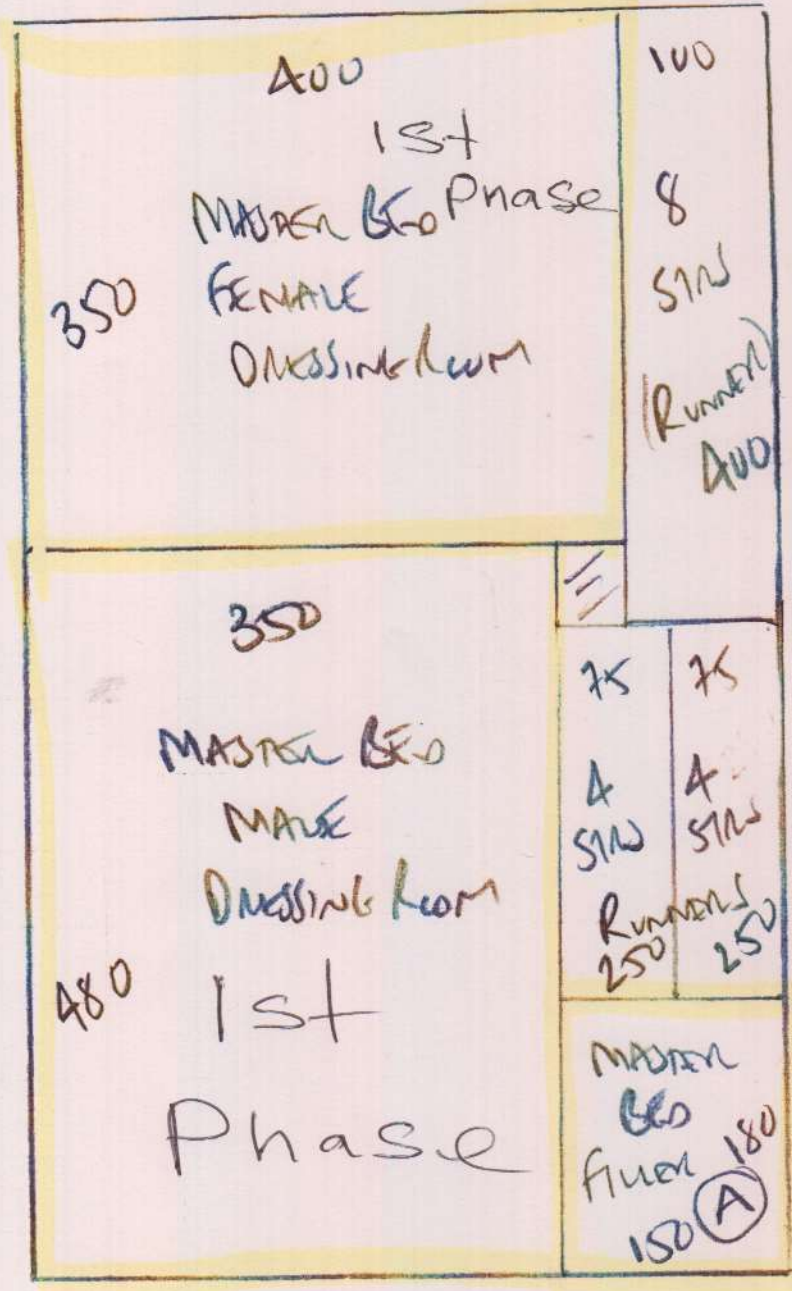

F25347
Every
1/20/17 (lead)
CR 6 9/12

2 of 4

Runner widths
to be confirmed
* CHECK MEASURE *
* GRS 2017 *