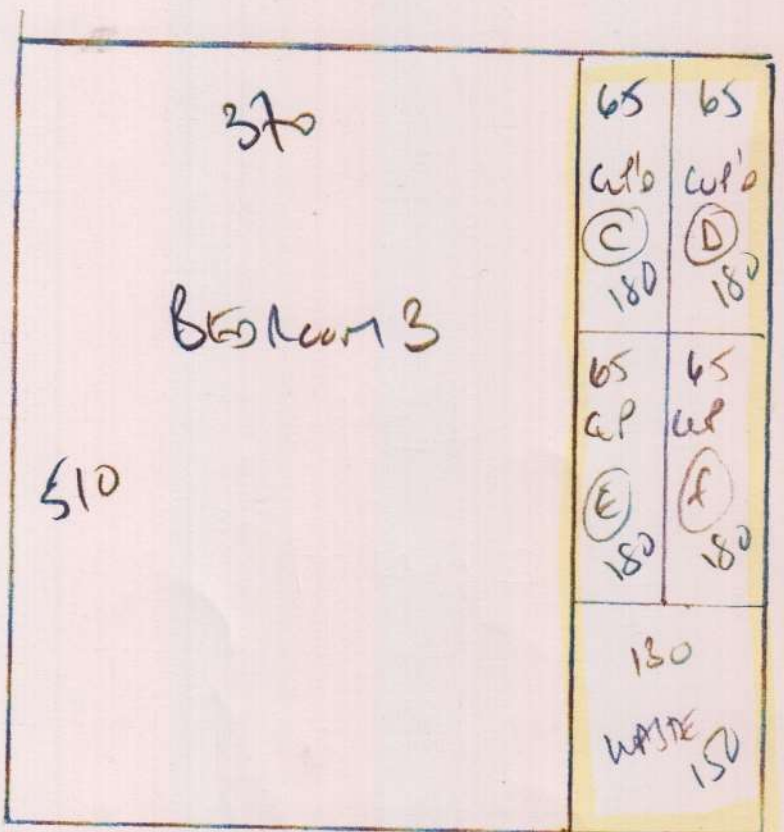

7-65 x SMTA

F25347
Every
1/20/17 (lead)
CR 6 9/12

2 of 4

Runner widths
to be confirmed
* CHECK MEASURE *
* GRS 2017 *

F25347
 I want
 14 River Road
 CR 69LR
 3 of 4

Cut out 175m
 Radius Circle
 + send for
 WHIPPING
 WHIPPING HORN
 TO BE SAME COLOR
 AS Cotton TAPE

175
 175
 63

395
 335
 FEMALE
 DRESSING
 ROOM
 1st

175
 175
 53

F25347
 Iwona
 KAROLEN KAD
 CR69LR

NOT IN
 YET

165

60

600

Cut Plan 1	9.25m x 5.00m
Cut Plan 2	8.30m x 5.00m
Cut Plan 3	6.50m x 5.00m
Cut Plan 4	5.10m x 5.00m

=====
Total **29.15m x 5.00m**
=====

Separate cut Master Bedroom - 7.65m x 5.00m

Many Thanks

John