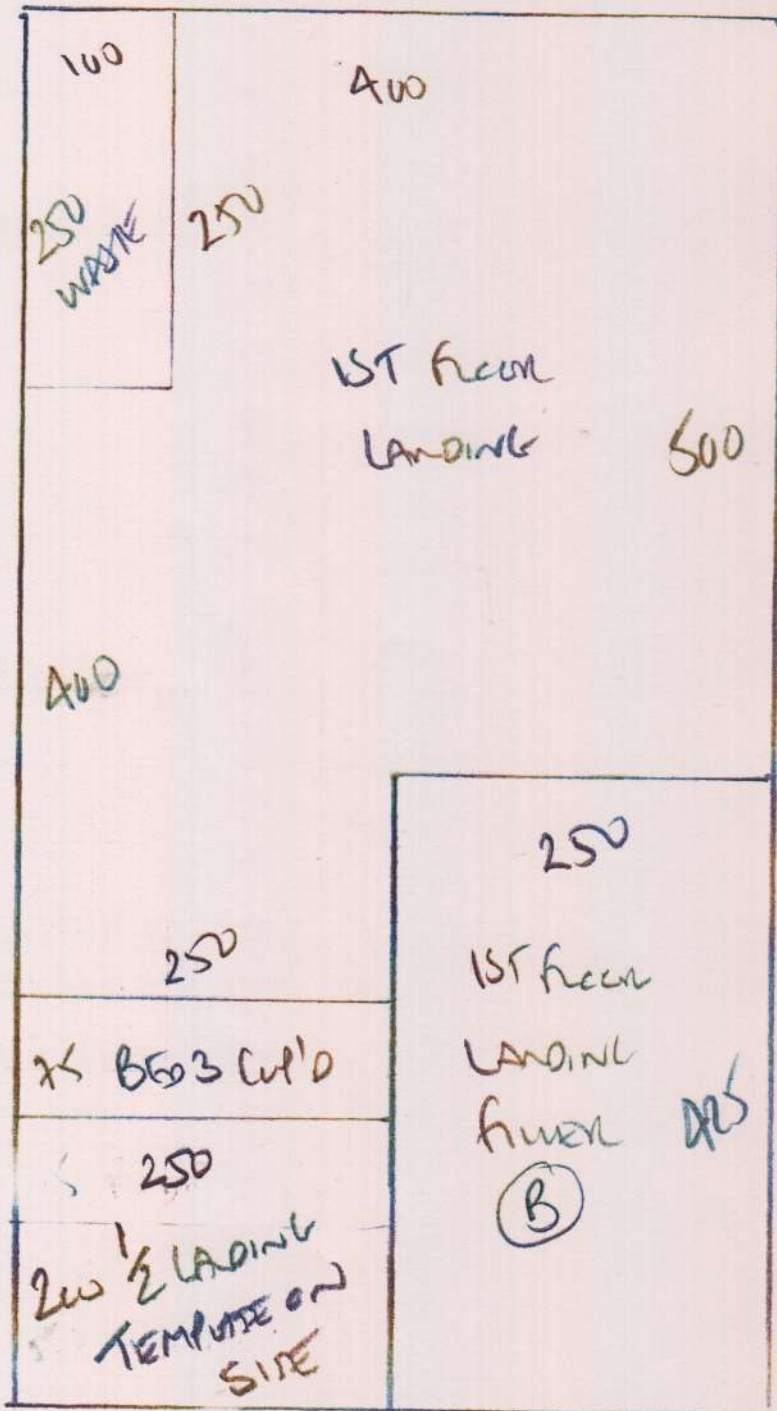

F25347
 TUNNY
 14 RIVOLI ROAD
 CR 69LR

1 of 4

Value Supreme
 Colat Suf 30A

+ separate cut

*MASTER bed 765 x 500

Room 1 925 x 500

Room 2 830 x 500

925 Room 3 680 x 500

Room 4 510 x 500

3680 x 500

184 m²

18/01/

(1034258)

Donna

Bale NO

30-00 x SMTA

SPRM

178
 A
 DOWN
 CHANGE

4 of 4

MARRIAGE BED
 Bed 1

1st
 Phase

752

765 x 500

Beds 1 & 2
 Will be 170 x 170
 NEXT

Cut Plan 1	9.25m x 5.00m
Cut Plan 2	8.30m x 5.00m
Cut Plan 3	6.50m x 5.00m
Cut Plan 4	5.10m x 5.00m

=====
Total **29.15m x 5.00m**
=====

Separate cut Master Bedroom - 7.65m x 5.00m

Many Thanks

John