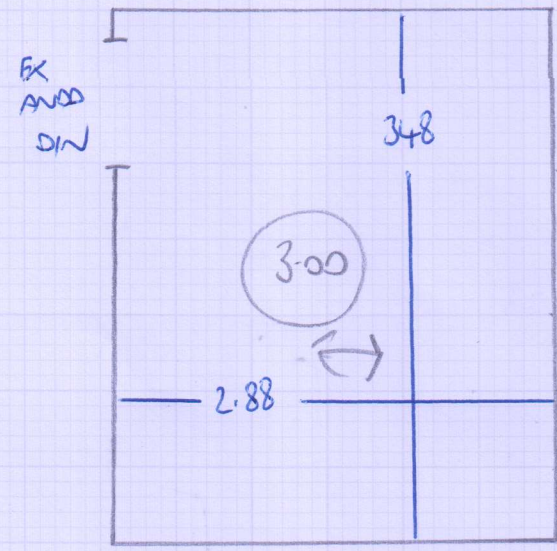

Job No: F25366
 Name: MRS J N
 Address: 47 MERTHYR TERRACE
 SW13 8DL
 Tel:
 Sheet: 1 of 1

FIRST FLOOR
 MIDDLE BEDROOM

HAVANA
 - HAV 08 JUNIPER
 BALE FLOOR
 3.00m x 4.00m
 = 12m²

FIRST FLOOR REAR - BATHROOM
 STEP 73x27 (PART OF HSL)

BATHROOM CARPET
 ON HANDS

KARNDEAN -
 ART SELECT
 Lm12 CORRIS