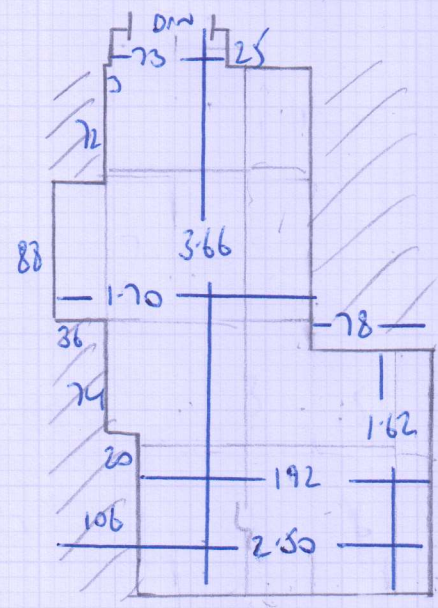

Job No: F25366
 Name: MRS J N
 Address: 47 MERTHYR TERRACE
 SW13 8DL
 Tel:
 Sheet: 1 of 1

FIRST FLOOR
 MIDDLE BEDROOM

HAVANA
 - HAV 08 JUNIPER
 BALE FLOOR
 3.00m x 4.00m
 = 12m²

FIRST FLOOR REAR - BATHROOM
 STEP 73x27 (PART OF HSL)

BATHROOM CARPET
 ON HANDS

KARNDEAN -
 ART SELECT
 Lm12 CORRIS