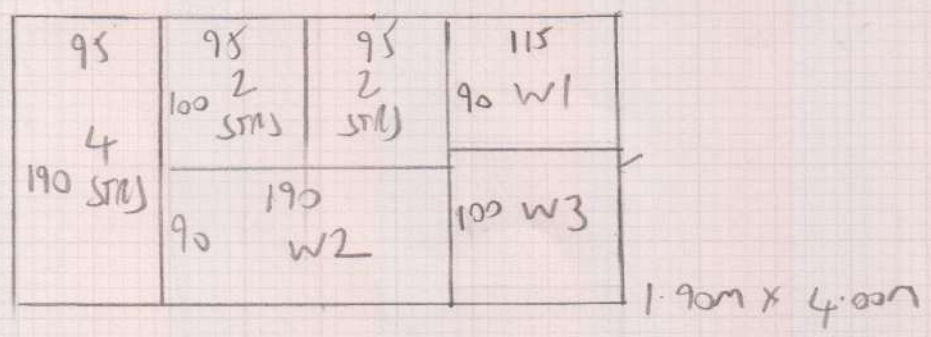

Job No: FZSLH4  
Name: ROXBURGH CON LTD  
Address: 27 CHIDDINGSTONE ST  
SW6 3TQ  
Tel:  
Sheet: 1 OF 1

TOP  
RUSSEL 82x18  
3 STRIPS .85

1 STR 86      ↑ THIS IS IN NEW PAIN  
6 STRIPS .85      ↓ THIS IS IN STRIPE

- 1 W 100x70
- 2 W 125x72
- 3 W 90x80

FIF WINDING

WOOL ICONIC BOUCLE  
LOREN1511