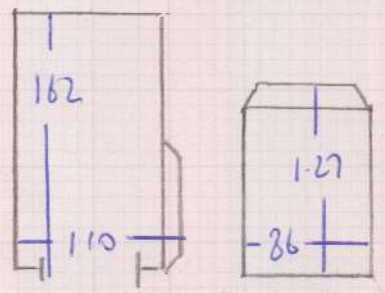

Job No: FZSLH4  
Name: ROXBURGH CON LTD  
Address: 27 CHIDDINGSTONE ST  
SW6 3TQ  
Tel:  
Sheet: 1 OF 1

TOP  
RUSSEL 82x18  
3 STRIPS .85

1 STR 86      ↑ THIS IS IN NEW PAIN  
6 STRIPS .85      ↓ THIS IS IN STRIPE

- 1 W 100x70
- 2 W 125x72
- 3 W 90x80

FIF WINDING

WOOL ICONIC BOUCLE  
LOREN1511