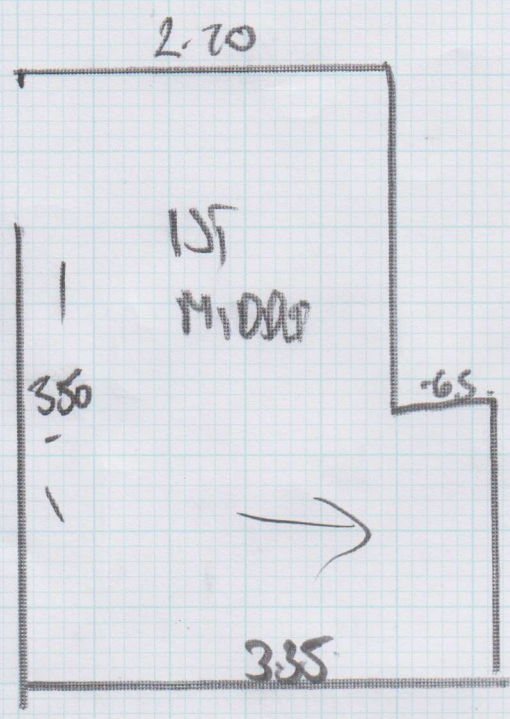

Job No: F25422  
Name: YARDLOY  
Address: 25 QUEENSHILL RD  
FULHAM SW66SP  
Tel: 1  
Sheet: 1 of 1

350 X 4.00

SLOANE TRUS 42

4225  
EXISTING ~~XXXXXXXXXX~~ + GRASS  
+ BAR