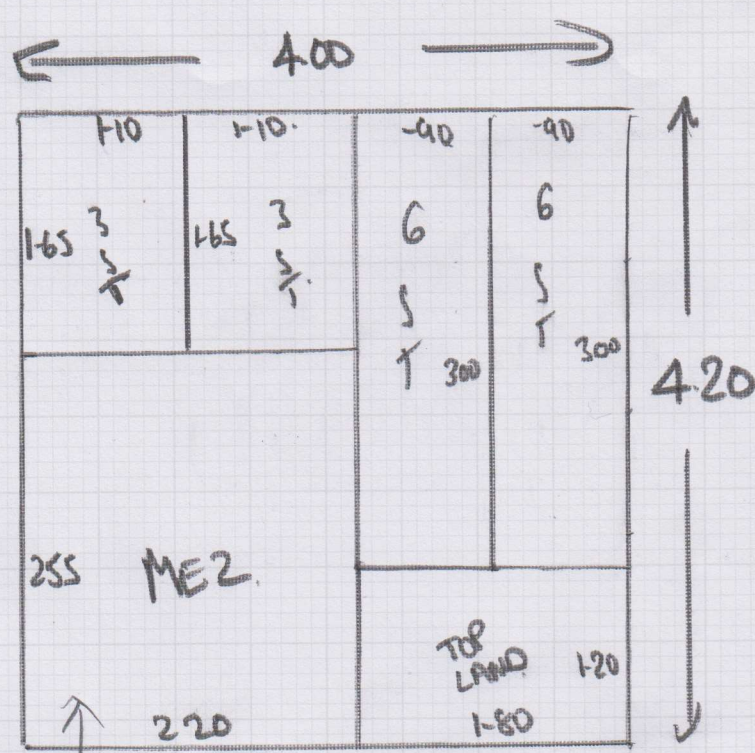

Job No: F 25425
 Name: WARDLE
 Address: TOP FARM 23 THORNTON ST
 LONDON SW6 1LG
 Tel:
 Sheet: 1 of 2

4.20x4.

FIT ANY WIDE 1000 CARPET

COLORADO STRIPE,
 - ST2218

WRITE
 TO
 CARPET

KITCHEN
 1.50 x 2.50
 CUSTOMER SIZES.

Quartz Pro
 - Sand

Job No: F25428
 Name: WARLOW
 Address: Tel flat
 23 TAMWORTH STREET
 Tel: SW6 1LG
 Sheet: 2 of 2

JUST
 STAIRS + HANDRAILS

NOT DOING