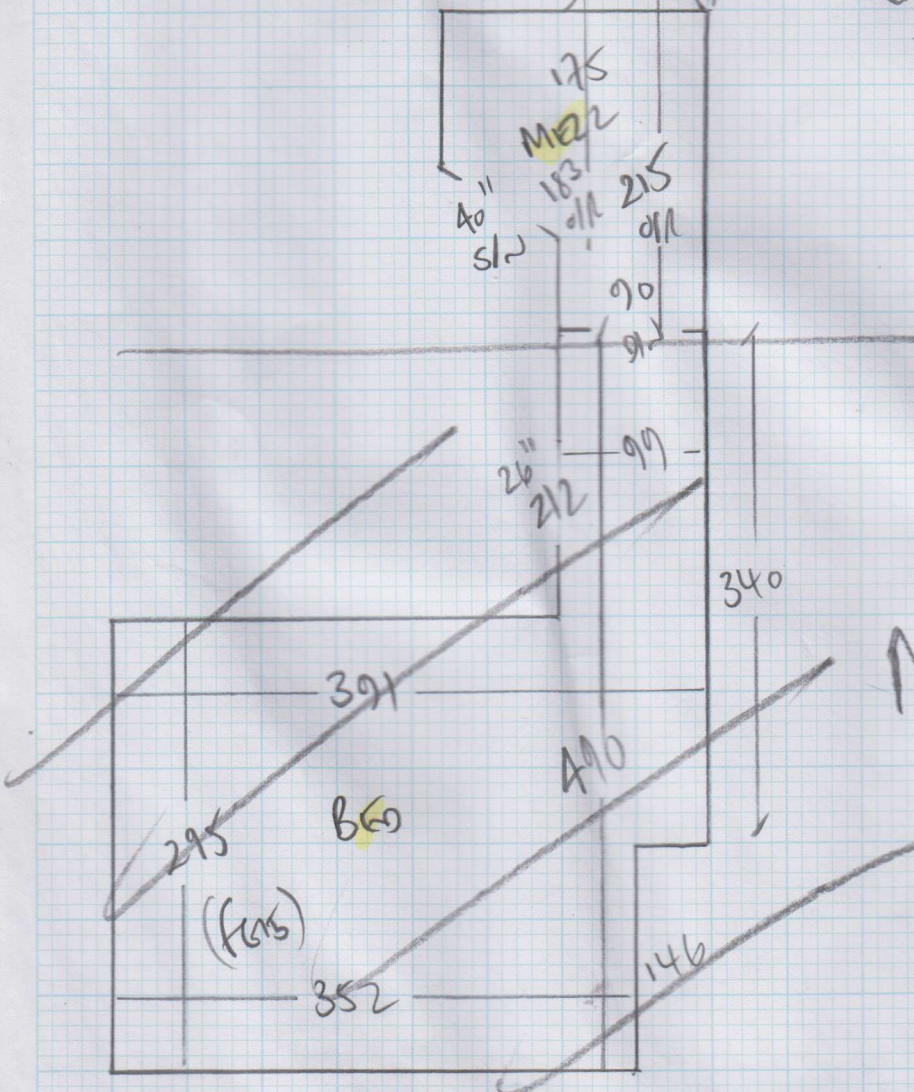

Job No: F 25425
 Name: WARDLE
 Address: TOP FARM 23 THORNTON ST
 LONDON SW6 1LG
 Tel:
 Sheet: 1 of 2

4.20x4.

FIT ANY WIDE 1000 CARPET

COLORADO STRIPE,
 - ST2218

WRITE
 TO
 CARPET

KITCHEN
 1.50 x 2.50
 CUSTOMER SIZES.

Quartz Pro
 - Sand

Job No: F25428
 Name: WARLOW
 Address: Tel flat
 23 TAMWORTH STREET
 Tel: SW6 1LG
 Sheet: 2 of 2

JUST
 STAIRS + HANDRAILS

NOT DOING