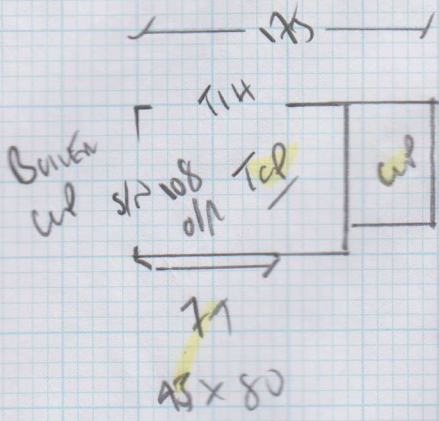

Job No: F 25425
 Name: WARDLE
 Address: TOP FARM 23 THORNTON ST
 LONDON SW6 1LG
 Tel:
 Sheet: 1 of 2

4.20x4.

FIT ANY WIDE 1000 CARPET

COLORADO STRIPE,
 - ST2218

WRITE
 TO
 CARPET

KITCHEN
 1.50 x 2.50
 CUSTOMER SIZES.

Quartz Pro
 - Sand

Job No: F25428
 Name: WARLOW
 Address: Tel flat
 23 TAMWORTH STREET
 Tel: SW6 1LG
 Sheet: 2 of 2

JUST
 STAIRS + HANDRAILS

NOT DOING