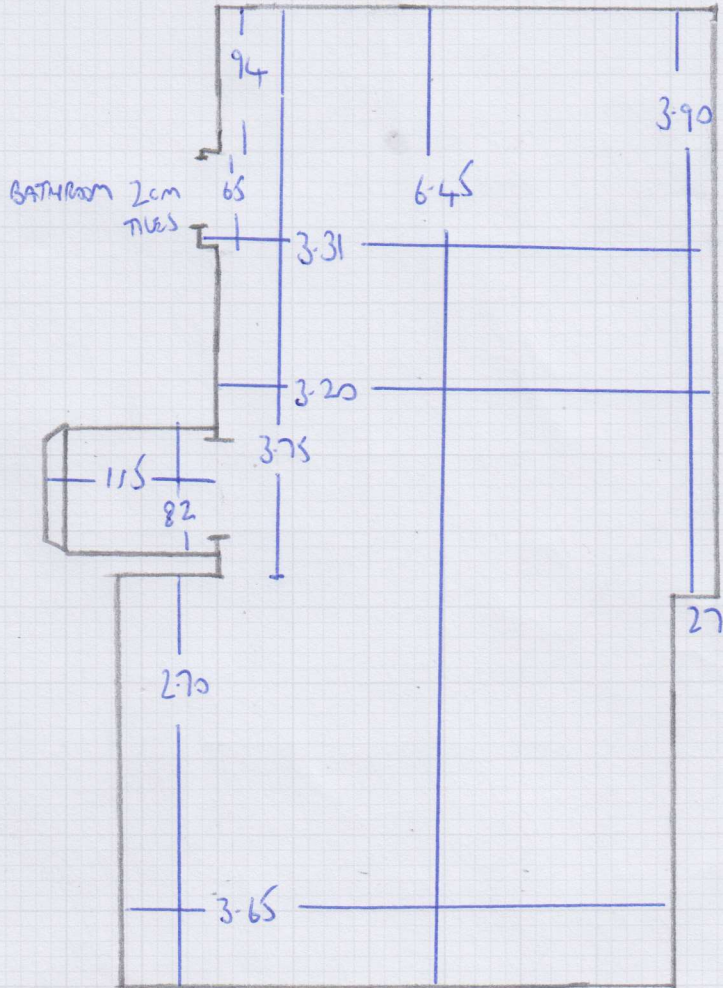

Job No: F2S441
 Name: HONEYFORD
 Address: 127 RAINWATER ROAD
 WB 95Y
 Tel:
 Sheet: 1 of 4

7-70 } CAP
 6-60 }
 3-35 - FRONT BEDROOM

17.65m x 5.00m = 88.25m²

HEATHER TWIST
 SUPREME
 - HEA SOLA

Job No: F25441
Name: MONEYFORD
Address: 127 RANNOCH RD
WB 95Y
Tel: _____
Sheet: 2 of 4

Job No: F2S441
 Name: HONEYFORD
 Address: 127 RANNOCH ROAD
 WB 95Y
 Tel:
 Sheet: 3 of 4

FIRST FLOOR

4377-64
 3990

Job No: F25441
 Name: HONEYFORD
 Address: 127 RANNOCH ROAD
 W6 9SY
 Tel:
 Sheet: 4 of 4

TOP FLOOR

- 1 W 80x56
- 2 W 108x60
- 3 W 108x70
- 4 W 77x56
- 5 STRS 77
- 5 W 85x55
- 6 W 108x58
- 7 W 108x72
- 8 W 73x57
- BN 98x45

FIRST FLOOR