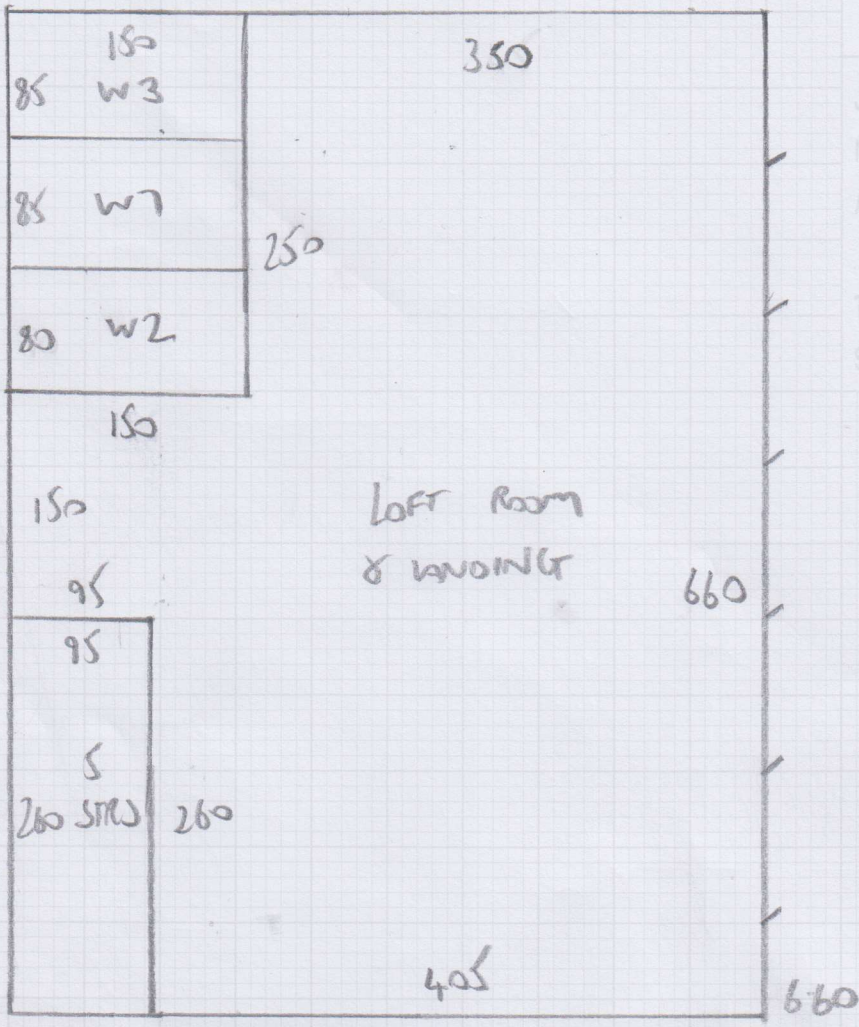

Job No: F2S441
 Name: HONEYFORD
 Address: 127 RAINWATER ROAD
 WB 95Y
 Tel:
 Sheet: 1 of 4

7-70 } CAP
 6-60 }
 3-35 - FRONT BEDROOM

17.65m x 5.00m = 88.25m²

HEATHER TWIST
 SUPREME
 - HEA SOLA

Job No: F25441
Name: MONEYFORD
Address: 127 RANNOCH RD
WB 95Y
Tel: _____
Sheet: 2 of 4

Job No: F2S441
 Name: HONEYFORD
 Address: 127 RANNOCH ROAD
 WB 95Y
 Tel:
 Sheet: 3 of 4

FIRST FLOOR

4377-64
 3990

Job No: F25441
 Name: HONEYFORD
 Address: 127 RANNOCH ROAD
 W6 9SY
 Tel:
 Sheet: 4 of 4

TOP FLOOR

- 1 W 80x56
- 2 W 108x60
- 3 W 108x70
- 4 W 77x56
- 5 STRS 77
- 5 W 85x55
- 6 W 108x58
- 7 W 108x72
- 8 W 73x57
- BN 98x45

FIRST FLOOR