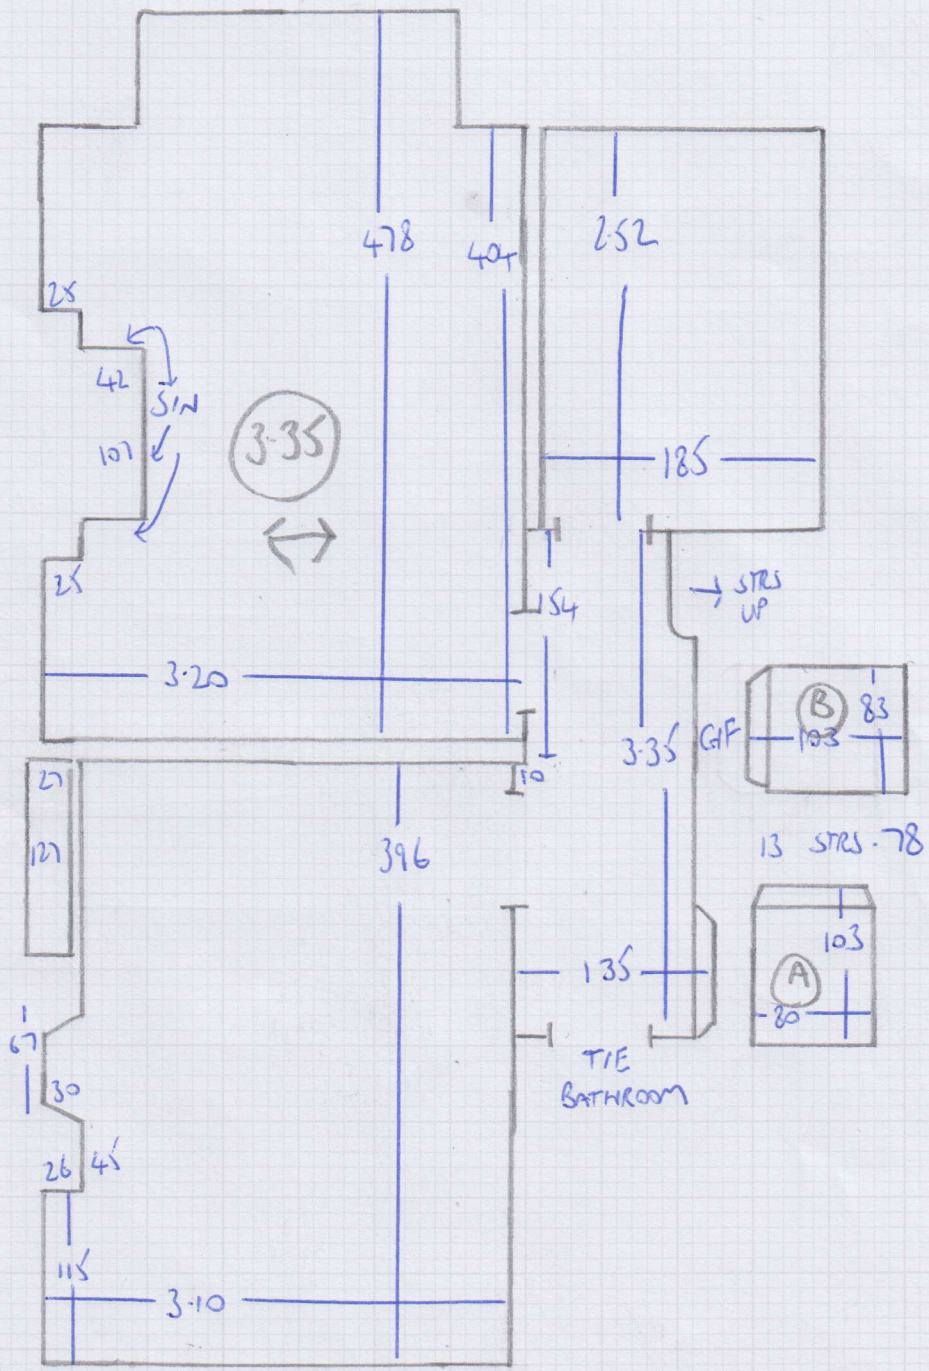

Job No: F2S441
 Name: HONEYFORD
 Address: 127 RAINWATER ROAD
 WB 95Y
 Tel:
 Sheet: 1 of 4

7-70 } CAP
 6-60 }
 3-35 - FRONT BEDROOM

17.65m x 5.00m = 88.25m²

HEATHER TWIST
 SUPREME
 - HEA SOLA

Job No: F25441
Name: MONEYFORD
Address: 127 RANNOCH RD
WB 95Y
Tel: _____
Sheet: 2 of 4

Job No: F2S441
 Name: HONEYFORD
 Address: 127 RANNOCH ROAD
 WB 95Y
 Tel:
 Sheet: 3 of 4

FIRST FLOOR

4377-64
 3990

Job No: F25441
 Name: HONEYFORD
 Address: 127 RANNOCH ROAD
 W6 9SY
 Tel:
 Sheet: 4 of 4

TOP FLOOR

- 1 W 80x56
- 2 W 108x60
- 3 W 108x70
- 4 W 77x56
- 5 STRS 77
- 5 W 85x55
- 6 W 108x58
- 7 W 108x72
- 8 W 73x57
- BN 98x45

FIRST FLOOR