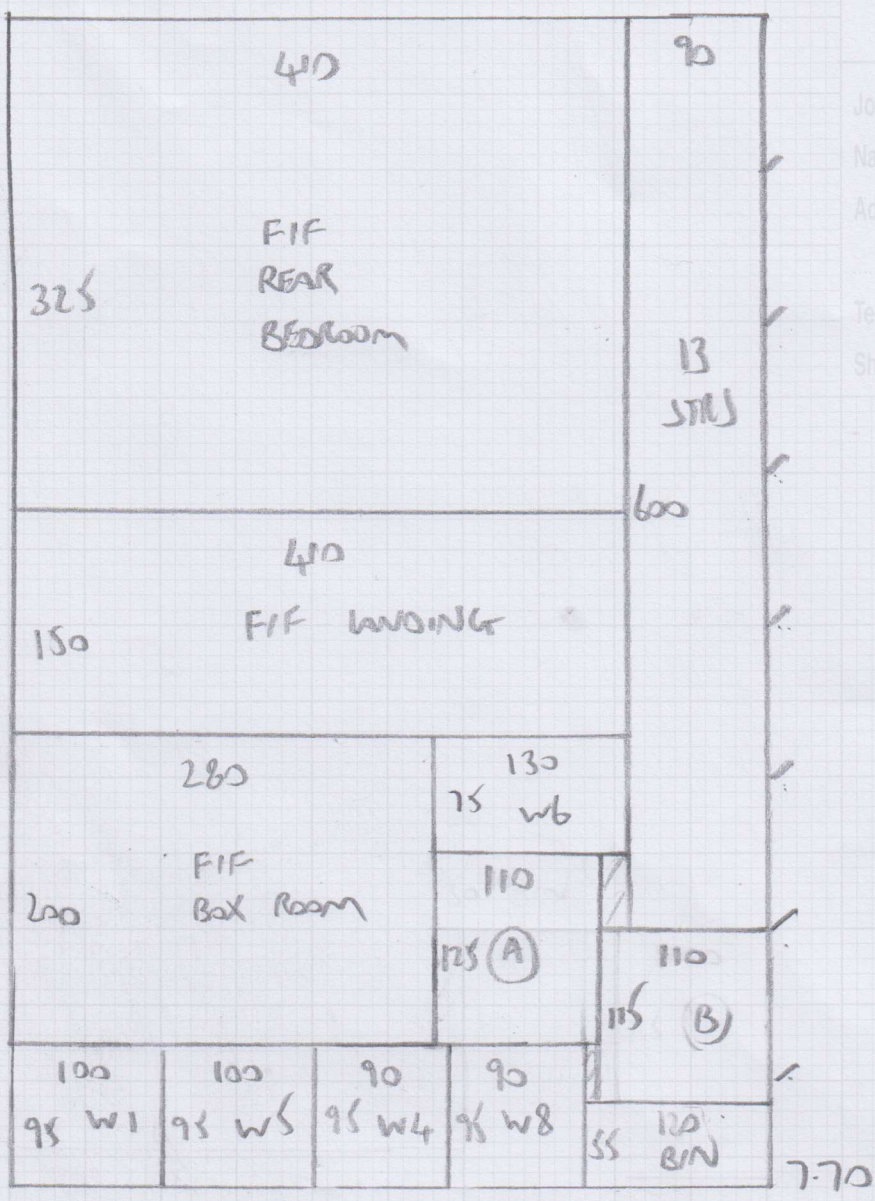

Job No: F2S441
 Name: HONEYFORD
 Address: 127 RAINWATER ROAD
 WB 95Y
 Tel:
 Sheet: 1 of 4

7-70 } CAP
 6-60 }
 3-35 - FRONT BEDROOM

17.65m x 5.00m = 88.25m²

HEATHER TWIST
 SUPREME
 - HEA SOLA

Job No: F25441
Name: MONEYFORD
Address: 127 RANNOCH RD
WB 95Y
Tel: _____
Sheet: 2 of 4

Job No: F2S441
 Name: HONEYFORD
 Address: 127 RANNOCH ROAD
 WB 95Y
 Tel:
 Sheet: 3 of 4

FIRST FLOOR

4377-64
 3990

Job No: F25441
 Name: HONEYFORD
 Address: 127 RANNOCH ROAD
 W6 9SY
 Tel:
 Sheet: 4 of 4

TOP FLOOR

- 1 W 80x56
- 2 W 108x60
- 3 W 108x70
- 4 W 77x56
- 5 STRS 77
- 5 W 85x55
- 6 W 108x58
- 7 W 108x72
- 8 W 73x57
- BN 98x45

FIRST FLOOR