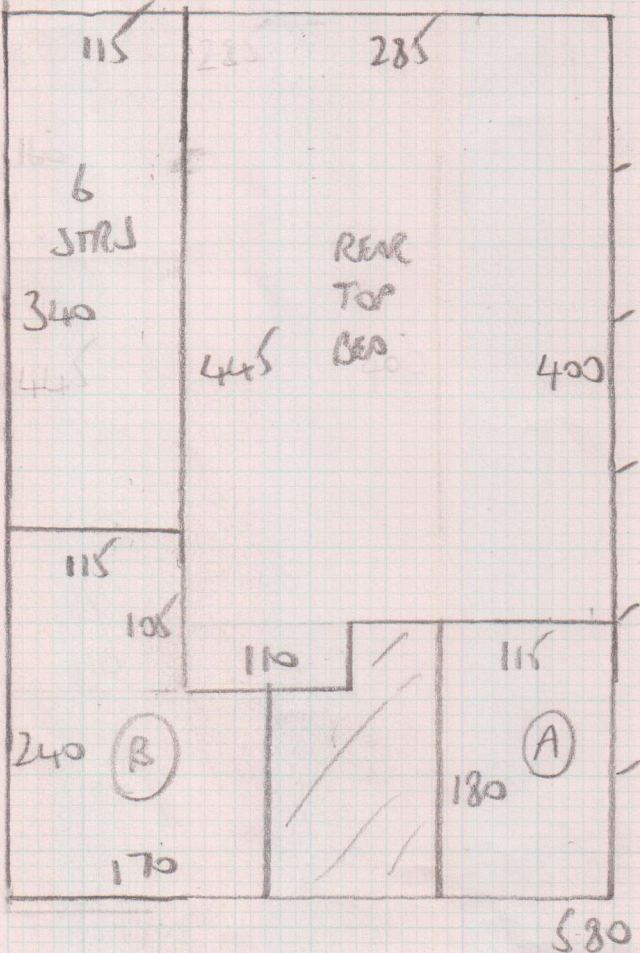

2 TOP BEDS, 58L TOP TO FIF

Job No: F25453
 Name: HAMPTON
 Address: 83 SELKIRK RD
 SW17 0EW

Tel:
 Sheet: 1 & 2

STAIRS FIF TO G/F

$460 \times 400 = 184000$

CENTREPOINT (ANDORRA)
 601/31 SMOKE 494

5-45 x 4MTR

5-80 x 4MTR

4-60 x 4MTR

15-85 x 100" 48MTR

= 63-80M2

To
 Rate

TOP Floor

Job No: F25453
 Name: HAMPTON
 Address: 83 SELKIRK ROAD
 SW17 0EW

Tel:
 Sheet: 2 of 2