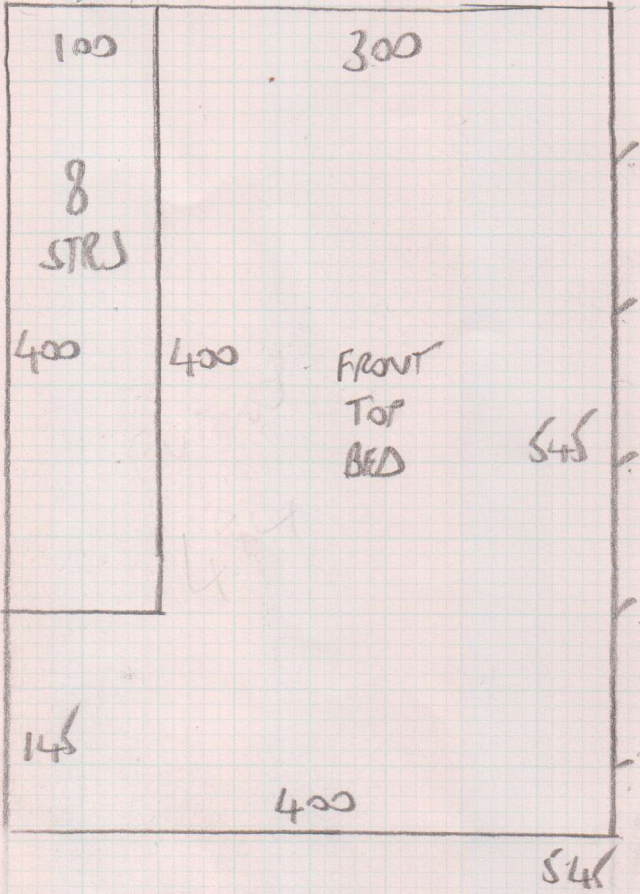

2 TOP BEDS, 58L TOP TO FIF

Job No: F25453
 Name: HAMPTON
 Address: 83 SELKIRK RD
 SW17 0EW

Tel:
 Sheet: 1 & 2

STAIRS FIF TO G/F

$460 \times 400 = 184000$

CENTREPOINT (ANDORRA)
 601/31 SMOKE 494

5-45 x 4MTR

5-80 x 4MTR

4-60 x 4MTR

15-85 x 100" 48MTR

= 63-80M2

To
 Rate

TOP Floor

Job No: F25453
 Name: HAMPTON
 Address: 83 SELKIRK ROAD
 SW17 0EW

Tel:
 Sheet: 2 of 2