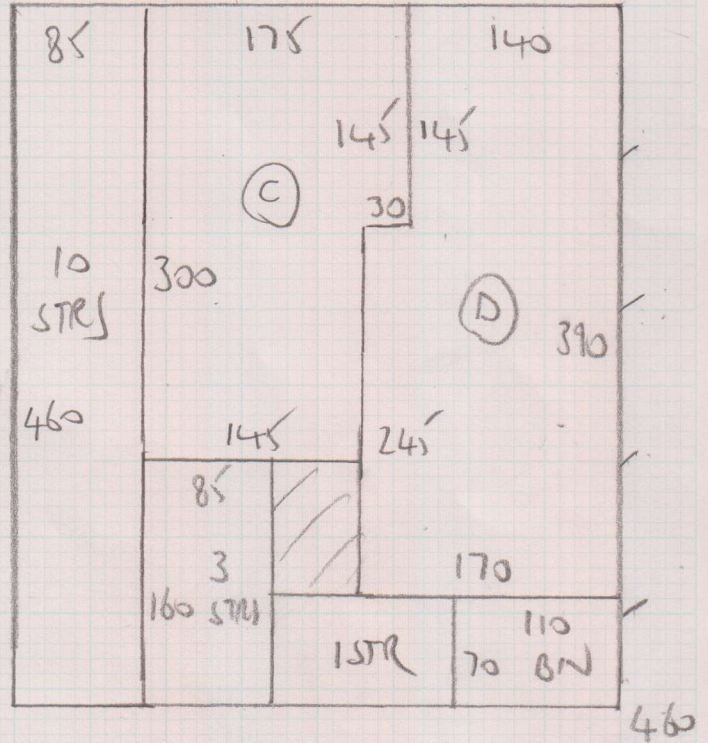

2 TOP BEDS, 58L TOP TO FIF

Job No: F25453
 Name: HAMPTON
 Address: 83 SELKIRK RD
 SW17 0EW

Tel:
 Sheet: 1 & 2

STAIRS FIF TO G/F

$460 \times 400 = 184000$

CENTREPOINT (ANDORRA)
 601/31 SMOKE 494

5-45 x 4MTR

5-80 x 4MTR

4-60 x 4MTR

15-85 x 100" 48MTR

= 63-80M2

To
 Rate

TOP Floor

Job No: F25453
 Name: HAMPTON
 Address: 83 SELKIRK ROAD
 SW17 0EW

Tel:
 Sheet: 2 of 2