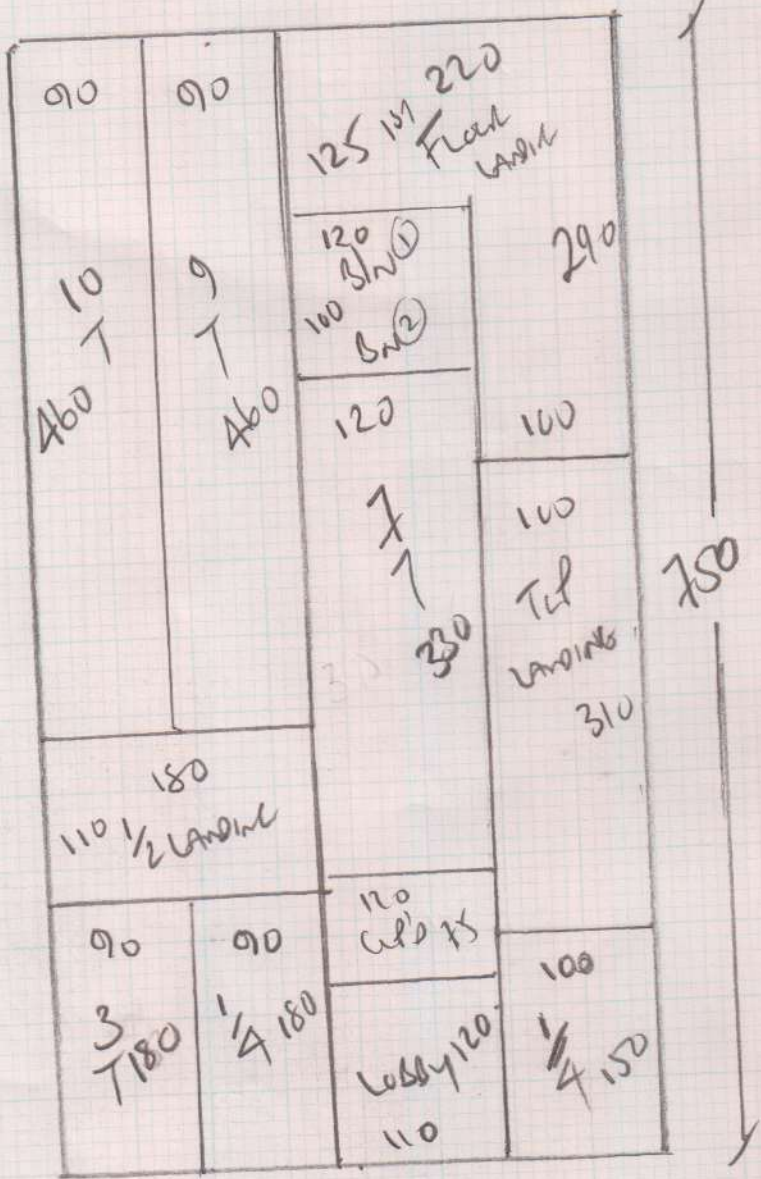

Job No: F25454  
 Name: Dolan  
 Address: 8 ANNANDALE ROAD  
 WY 2HF  
 Tel:  
 Sheet: 1 of 2

MERSEY LOOP  
 156

750 x 400  
 30m<sup>2</sup>

mrcarpet  
 Job No: F2S4S4  
 Name: Dolan  
 Address: 8 ANNANDALE ROAD  
 WY 2HT  
 Tel:  
 Sheet: 2 of 2

Front Door  
 NEEDS EASING !!  
 = =

Blw ② 50 x 85  
 Blw ① 45 x 75

WOOD floors  
 LOBBY Vinyl Tiles on CONC  
 Uplift Tiles on old wooden  
 Arch Band

CARPET MUM EVIDENCE \*  
 on Top 1/2 Landing  
 = =