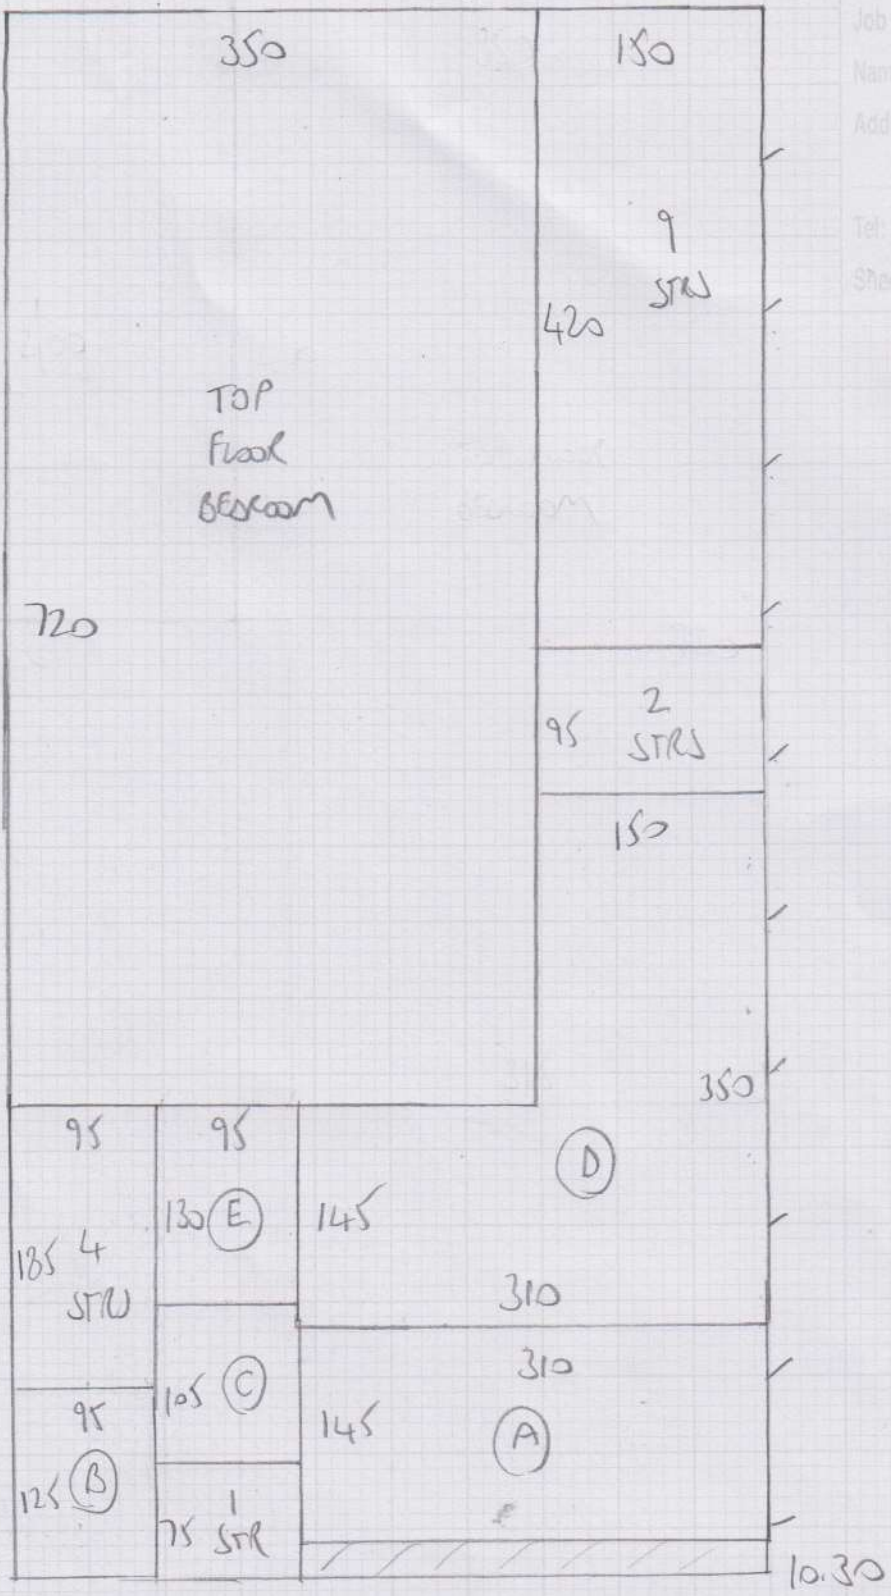

Job No: F25463
 Name: ADDA
 Address: 31 FEWEN ST
 SW6 SAE
 Tel:
 Sheet: 1 of 5

PUTLAND 50 COL

10.30m
 8.90m

 19.20m x 5.00m = 96m²

LIV RM S&L

Job No: F25463
Name: ADDA
Address: 31 FEUDEN ST
SW6 SAE
Tel:
Sheet: 2 of 5

890

811690
4625

Job No: F25463
 Name: ADDA
 Address: 31 FENWEN ST
 SW6 SAE

Tel:
 Sheet: 3 of 5

FIRST FLOOR

NOT DOING
 FIRST FLOOR
 3 BEDS

Job No: F2S463
 Name: ADDA
 Address: 31 FELLOW ST
 SW6 6AE

Tel:
 Sheet: 4 of 5

GROUND FLOOR

Job No: F25463
 Name: ADDA
 Address: 31 FELDEN ST
 SW6 SAE

Tel:
 Sheet: 5 of 5

TOP FLOOR