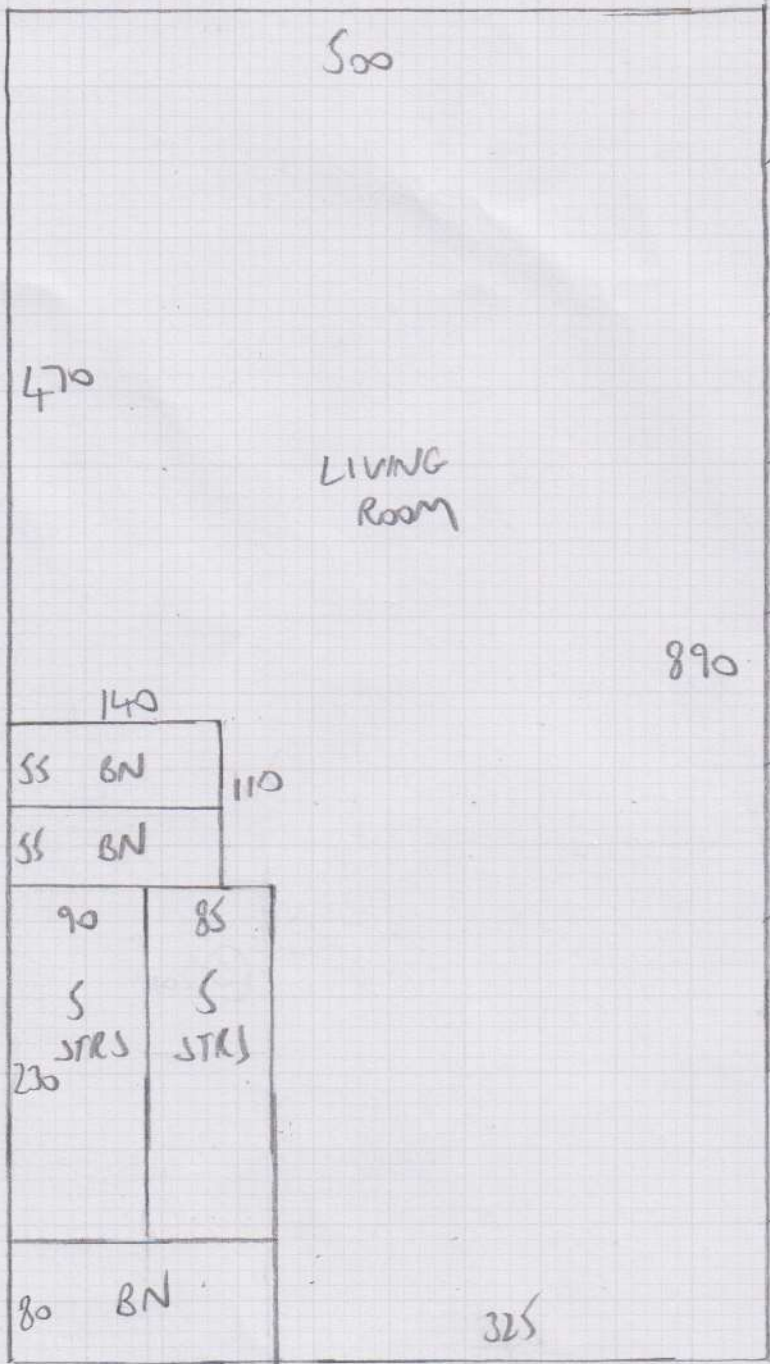

Job No: F25463
 Name: ADDA
 Address: 31 FEWEN ST
 SW6 SAE
 Tel:
 Sheet: 1 of 5

PUTLAND 50 COL

10.30m
 8.90m

 19.20m x 5.00m = 96m²

LIV RM S&L

Job No: F25463
Name: ADDA
Address: 31 FEUDEN ST
SW6 SAE
Tel:
Sheet: 2 of 5

890

811690
4625

Job No: F25463
 Name: ADDA
 Address: 31 FENWEN ST
 SW6 SAE

Tel:
 Sheet: 3 of 5

FIRST FLOOR

NOT DOING
 FIRST FLOOR
 3 BEDS

Job No: F2S463
 Name: ADDA
 Address: 31 FELLOW ST
 SW6 6AE

Tel:
 Sheet: 4 of 5

GROUND FLOOR

Job No: F25463
 Name: ADDA
 Address: 31 FELDEN ST
 SW6 SAE

Tel:
 Sheet: 5 of 5

TOP FLOOR