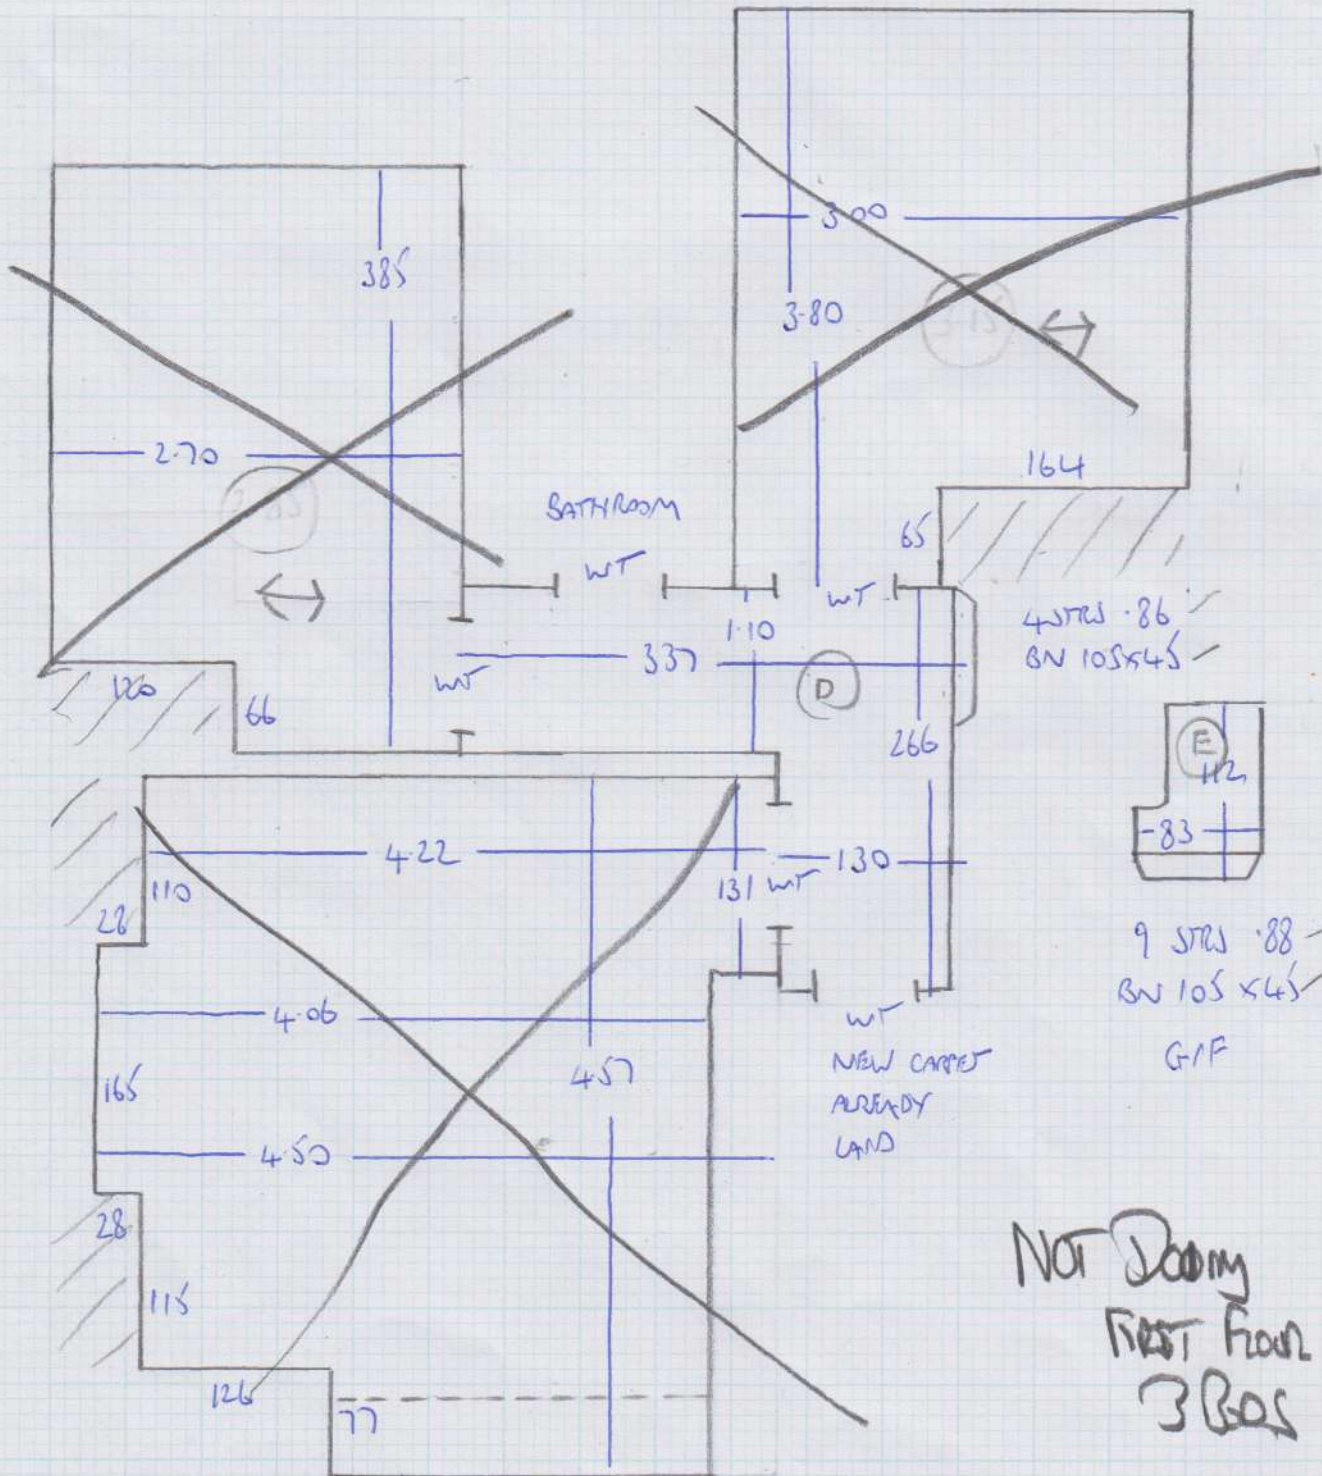

Job No: F25463
 Name: ADDA
 Address: 31 FEWEN ST
 SW6 SAE
 Tel:
 Sheet: 1 of 5

PUTLAND 50 COL

10.30m
 8.90m

 19.20m x 5.00m = 96m²

LIV RM S&L

Job No: F25463
Name: ADDA
Address: 31 FEUDEN ST
SW6 SAE
Tel:
Sheet: 2 of 5

890

811690
4625

Job No: F25463
 Name: ADDA
 Address: 31 FENWEN ST
 SW6 SAE

Tel:
 Sheet: 3 of 5

FIRST FLOOR

NOT DOING
 FIRST FLOOR
 3 BEDS

Job No: F2S463
 Name: ADDA
 Address: 31 FELLOW ST
 SW6 6AE

Tel:
 Sheet: 4 of 5

GROUND FLOOR

Job No: F25463
 Name: ADDA
 Address: 31 FELDEN ST
 SW6 SAE

Tel:
 Sheet: 5 of 5

TOP FLOOR