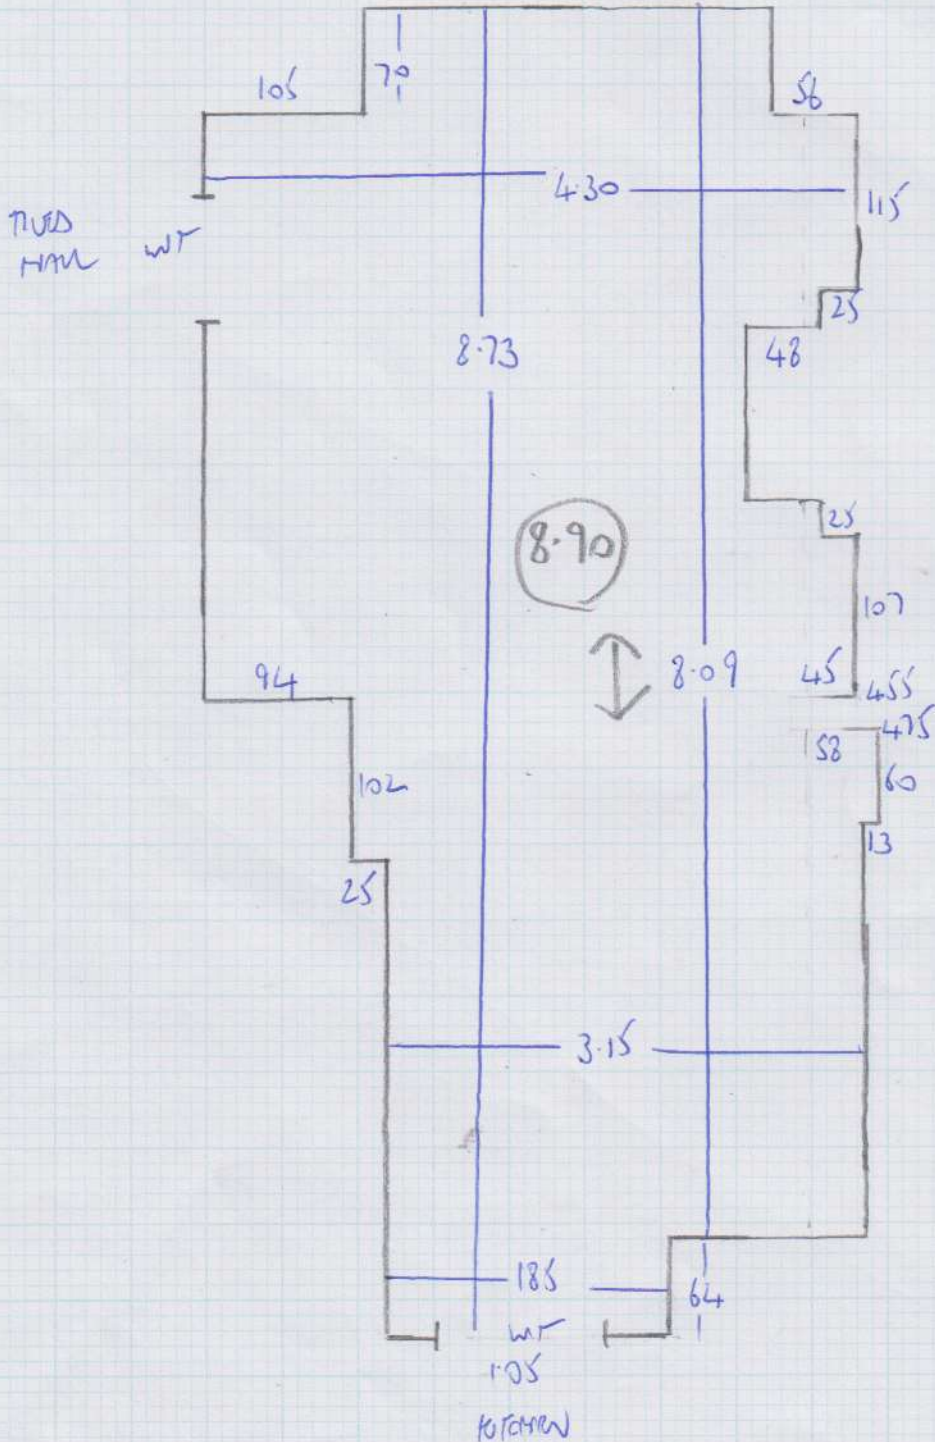

Job No: F25463
 Name: ADDA
 Address: 31 FEWEN ST
 SW6 SAE
 Tel:
 Sheet: 1 of 5

PUTLAND 50 COL

10.30m
 8.90m

 19.20m x 5.00m = 96m²

LIV RM S&L

Job No: F25463
Name: ADDA
Address: 31 FEUDEN ST
SW6 SAE
Tel:
Sheet: 2 of 5

890

811690
4625

Job No: F25463
 Name: ADDA
 Address: 31 FENWEN ST
 SW6 SAE

Tel:
 Sheet: 3 of 5

FIRST FLOOR

NOT DOING
 FIRST FLOOR
 3 BEDS

Job No: F2S463
 Name: ADDA
 Address: 31 FELLOW ST
 SW6 6AE

Tel:
 Sheet: 4 of 5

GROUND FLOOR

Job No: F25463
 Name: ADDA
 Address: 31 FELDEN ST
 SW6 SAE

Tel:
 Sheet: 5 of 5

TOP FLOOR