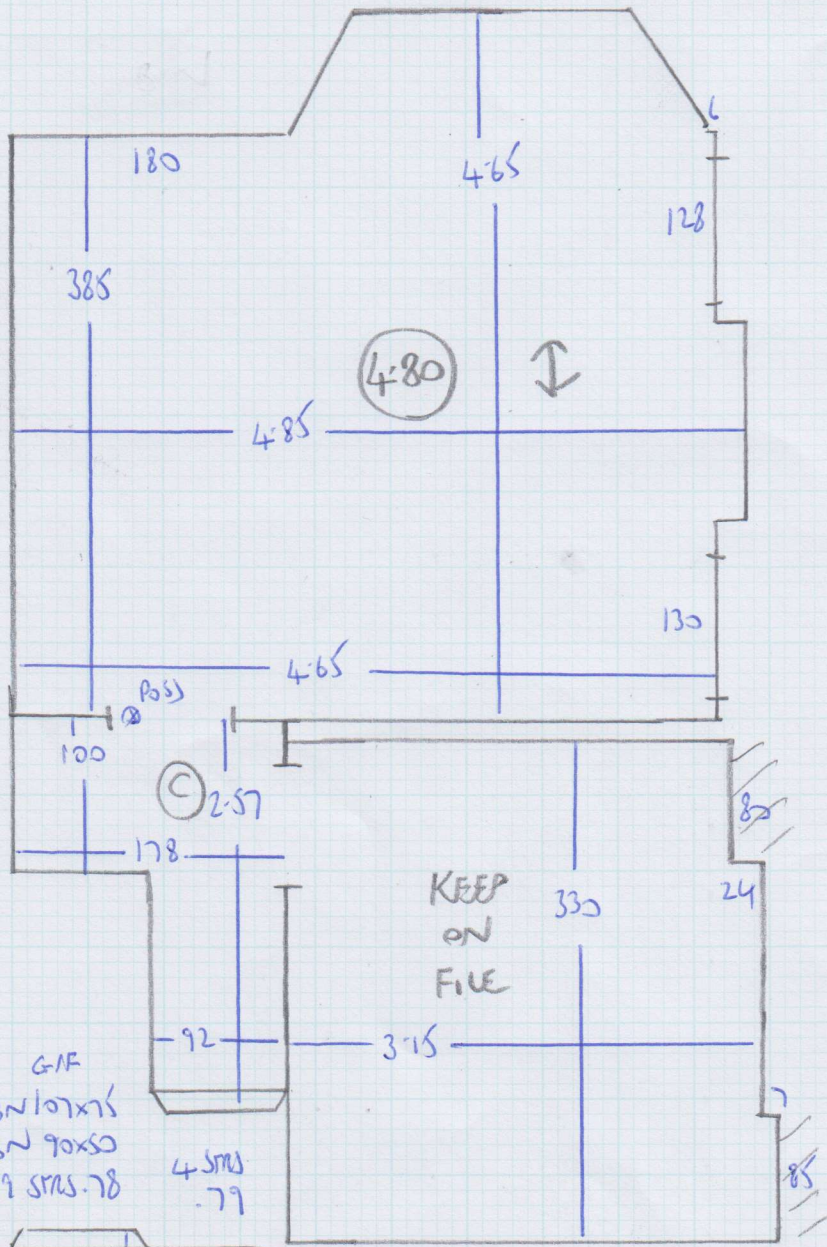

Job No: F25467  
 Name: MILES  
 Address: 86 Marlborough Road  
 SW11 1BN  
 Tel:  
 Sheet: 1 of 3

4.80 MASTER BED  
 4.20 CIP  
 4.15 CIP  

---

 13.15 x 5.00 = 65.75m<sup>2</sup>

RUTLAND - RUT 50C11

FIRST FLOOR

Job No: F25467  
 Name: MILES  
 Address: 86 MULLINSON ROAD  
 SW11 1BN  
 Tel:  
 Sheet: 2 of 3

- 3 B/W 10x15
- 2 B/W 90x50
- 1 STRS. 78

4 STRS  
 79

Job No: F28467  
 Name: MILES  
 Address: 86 MALINSON ROAD  
 SW11 1BN

Tel:  
 Sheet: 3 of 3