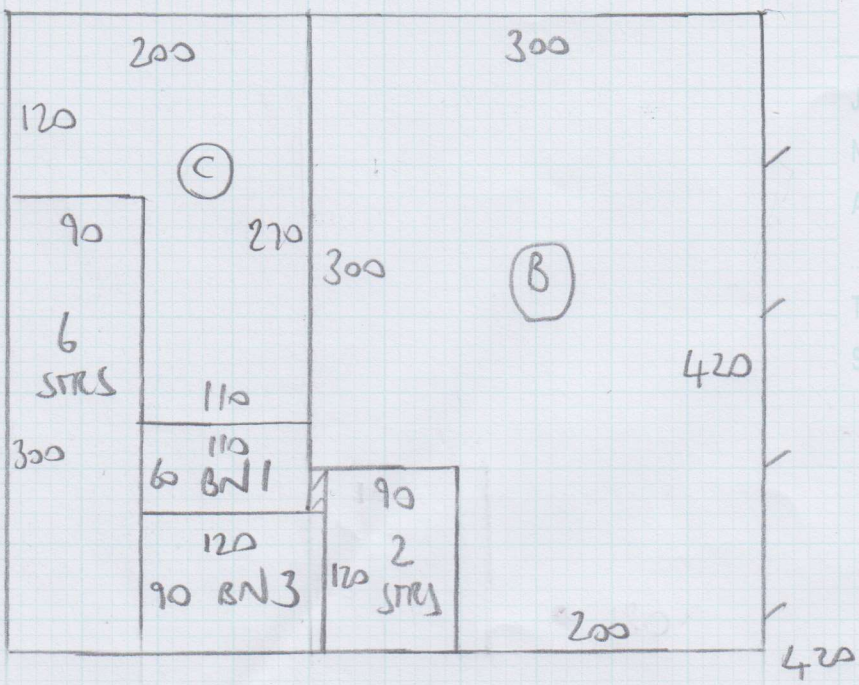

Job No: F25467  
 Name: MILES  
 Address: 86 Marlborough Road  
 SW11 1BN  
 Tel:  
 Sheet: 1 of 3

4.80 MASTER BED  
 4.20 CIP  
 4.15 CIP  

---

 13.15 x 5.00 = 65.75m<sup>2</sup>

RUTLAND - RUT 50C11

FIRST FLOOR

Job No: F25467  
 Name: MILES  
 Address: 86 MULLINSON ROAD  
 SW11 1BN  
 Tel:  
 Sheet: 2 of 3

- 3 B/W 10x15
- 2 B/W 90x50
- 1 STRS. 78

4 STRS  
 79

Job No: F28467  
 Name: MILES  
 Address: 86 MALINSON ROAD  
 SW11 1BN