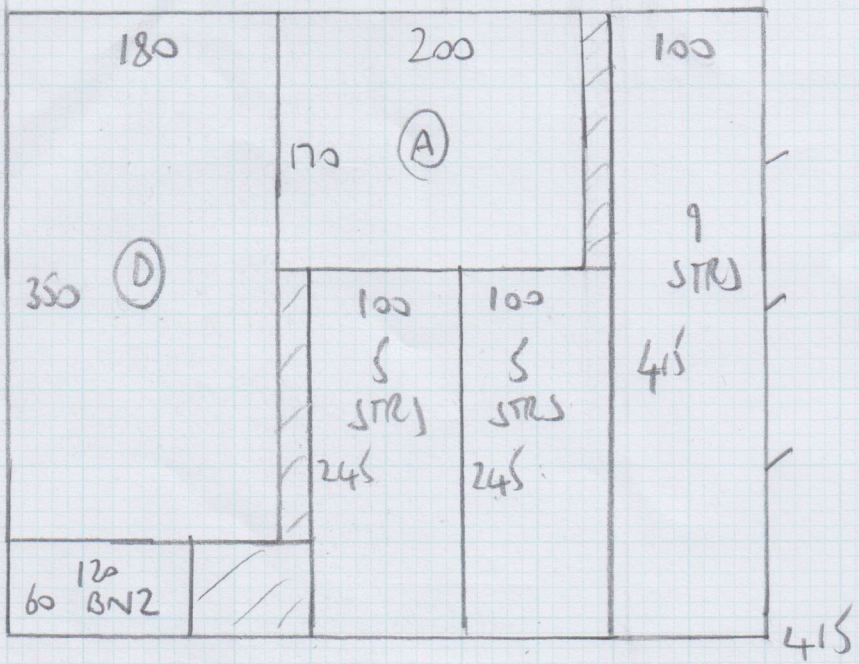

Job No: F25467  
 Name: MILES  
 Address: 86 Marlborough Road  
 SW11 1BN  
 Tel:  
 Sheet: 1 of 3

4.80 MASTER BED  
 4.20 CIP  
 4.15 CIP  

---

 13.15 x 5.00 = 65.75m<sup>2</sup>

RUTLAND - RUT 50C11

FIRST FLOOR

Job No: F25467  
 Name: MILES  
 Address: 86 MULLINSON ROAD  
 SW11 1BN  
 Tel:  
 Sheet: 2 of 3

- 3 B/W 10x15
- 2 B/W 90x50
- 1 STRS. 78

4 STRS  
 79

Job No: F28467  
 Name: MILES  
 Address: 86 MALINSON ROAD  
 SW11 1BN