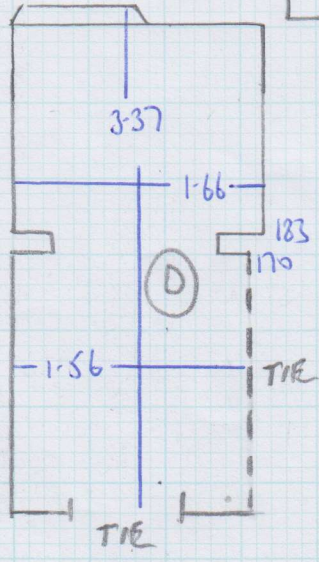

Job No: F25467  
 Name: MILES  
 Address: 86 Marlborough Road  
 SW11 1BN  
 Tel:  
 Sheet: 1 of 3

4.80 MASTER BED  
 4.20 CIP  
 4.15 CIP  

---

 13.15 x 5.00 = 65.75m<sup>2</sup>

RUTLAND - RUT 50C11

FIRST FLOOR

Job No: F25467  
 Name: MILES  
 Address: 86 MULLINSON ROAD  
 SW11 1BN  
 Tel:  
 Sheet: 2 of 3

- 3 B/W 10x15
- 2 B/W 90x50
- 1 STRS. 78

4 STRS  
 79

Job No: F28467  
 Name: MILES  
 Address: 86 MALINSON ROAD  
 SW11 1BN

Tel:  
 Sheet: 3 of 3