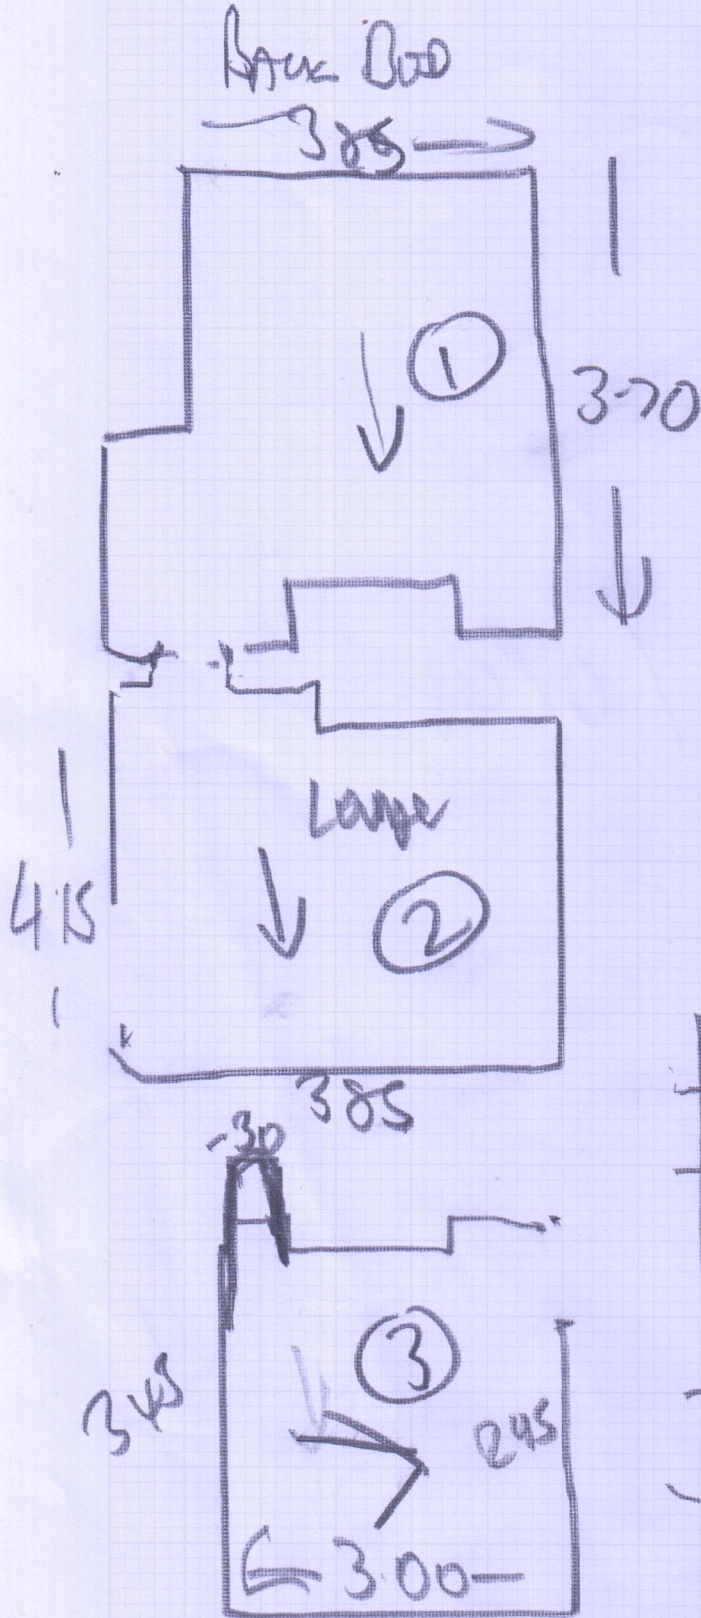

F2S470

Job No: F2S470
Name: Office Hamner
1st Floor Flat
106 St Marks Rd
LONDON SW6 7DW
Tel: _____
Sheet: 1 of 1

ES old that
down
new furniture

EXISTING
WORKS

Hand
over
up

- 1 - 3.80 x 4m
- 2 - 4.25 x 4m
- 3 - 3.55 x 4m
- 4 - 1.45 x 4m

1305 x 4
SR-20

STAIN FREE TWIST
- STA-005 SANDSHELL