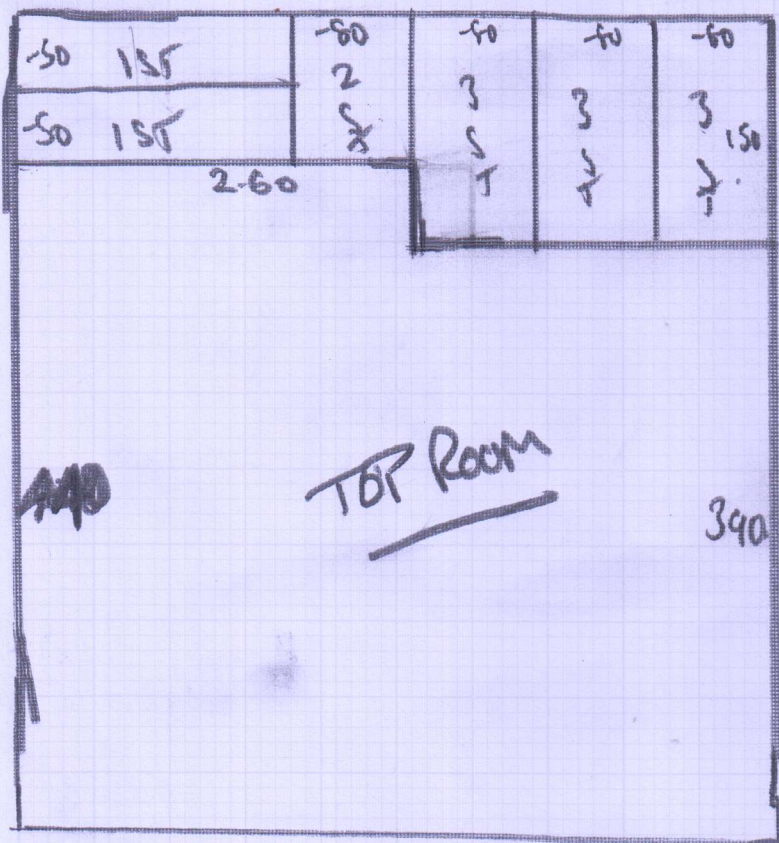

← 500 →

Job No: F25476  
 Name: CANE  
 Address: TOP floor flat  
 23 HUMBERT ST  
 LONDON W 6 8 Q H  
 Tel: 07769 736352  
 Sheet:

1-2

COUNTRY CLASSICS  
 NATURAL DOLUS (TOP FLOOR)  
 5-40 X 5 21"

F25476

~~F23051~~

NAME CANE

ADDRESS TOP FLOOR PAS

23 HUMBOLDT RD W6 8QH

2 OF 2

G/F

1 STR .85

12 STRS .76

COMMUNAL HALL

G/F

~~1 STR .85~~

~~12 STRS .76~~

1 STR .76

\* SECURA →  
YORKSTONE  
2-00x2M

TOP FLOOR

F/F

TRE 1 W 105x68  
RUSTIC DOORS 2 W 90x63  
2 STRS .69 8 STRS .76x.48