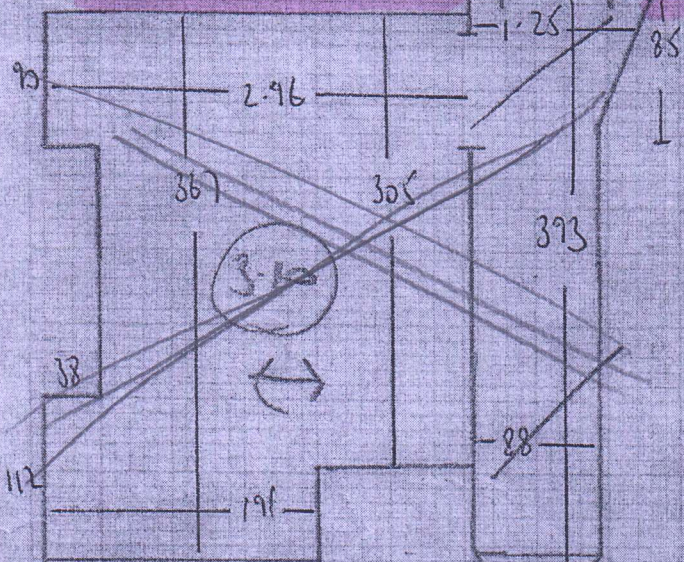

← 500 →

Job No: F25476  
 Name: CANE  
 Address: TOP floor flat  
 23 HUMBERT ST  
 LONDON W 6 8 Q H  
 Tel: 07769 736352  
 Sheet:

1-2

COUNTRY CLASSICS  
 NATURAL DOLUS (TOP FLOOR)  
 5-40 X 5 21"

F25476

~~F23051~~

NAME CANE

ADDRESS TOP FLOOR PAS

23 HUMBOLDT RD W6 8QH

2 OF 2

G/F

1 STR .85

12 STRS .76

COMMUNAL HALL

G/F

~~1 STR .85~~

~~12 STRS .76~~

1 STR .76

\* SECURA →  
YORKSTONE  
2-00x2M

TOP FLOOR

F/F

TRE 1 W 105x68  
RUSTIC DOORS 2 W 90x63  
2 STRS .69 8 STRS .76x.48