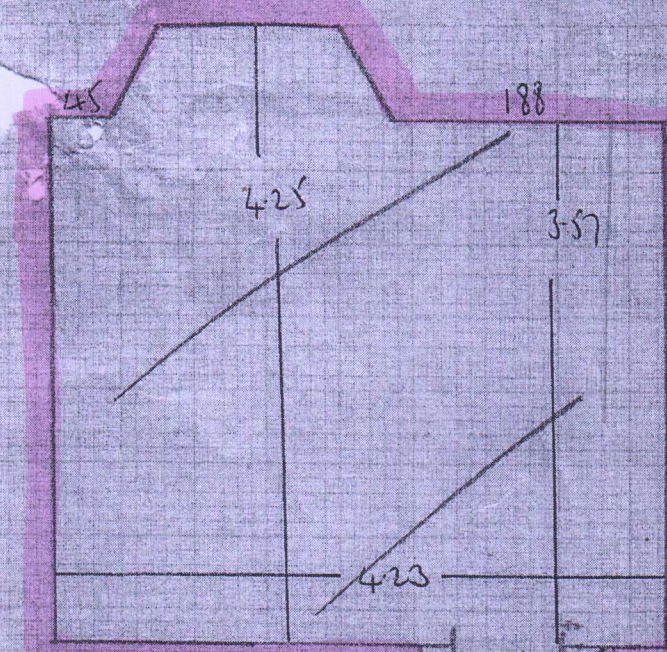

← 500 →

Job No: F25476  
 Name: CANE  
 Address: TOP floor flat  
 23 HUMBERT ST  
 LONDON W 6 8 Q H  
 Tel: 07769 736352  
 Sheet:

1-2

COUNTRY CLASSICS  
 NATURAL DOLUS (TOP FLOOR)  
 5-40 X 5 21"

F25476

~~F23051~~

NAME CANE

ADDRESS TOP FLOOR PAS

23 HUMBOLDT RD W6 8QH

2 OF 2

G/F

1 STR .85

12 STRS .76

COMMUNAL HALL

G/F

~~1 STR .85~~

~~12 STRS .76~~

1 STR .76

\* SECURA →  
YORKSTONE  
2-00x2M

TOP FLOOR

F/F

TRE 1 W 105x68  
RUSTIC DOORS 2 W 90x63  
2 STRS .69 8 STRS .76x.48