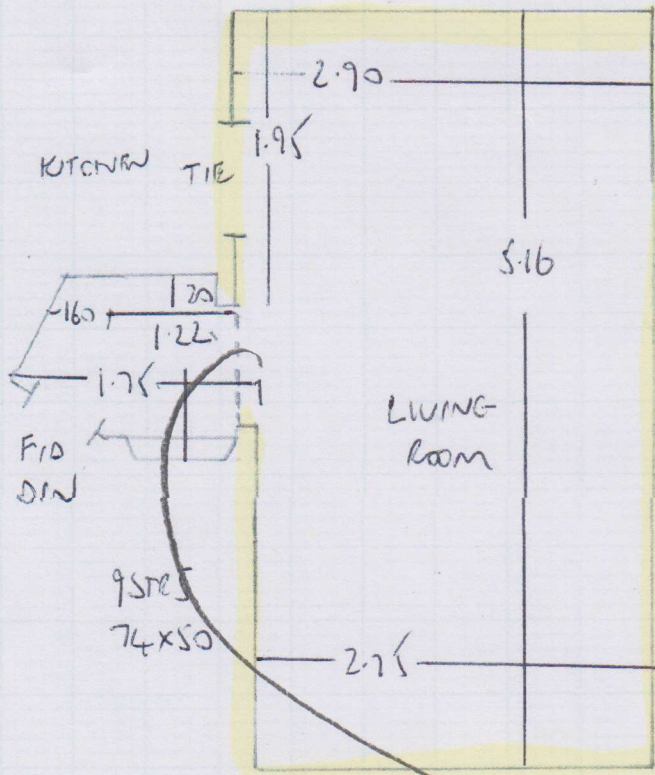

F 25477

STS INVEST LID
SONSINO TURCAN

FLAT 5 - 85 OAKLEY ST
SW3 5NF

↓ of ↓

550 X 4 STUD TRUSS
40 TRAPE

SCAM