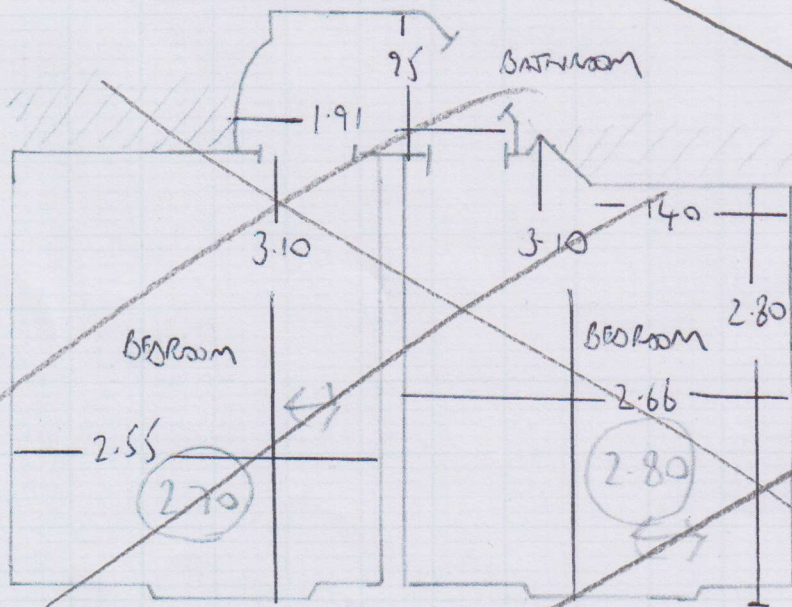

F 25477

STS INVEST LID
SONSINO TURCAN

FLAT 5 - 85 OAKLEY ST
SW3 5NF

↓ of ↓

550 X 4 STUD TRUSS
40 TRAPE

SCAM