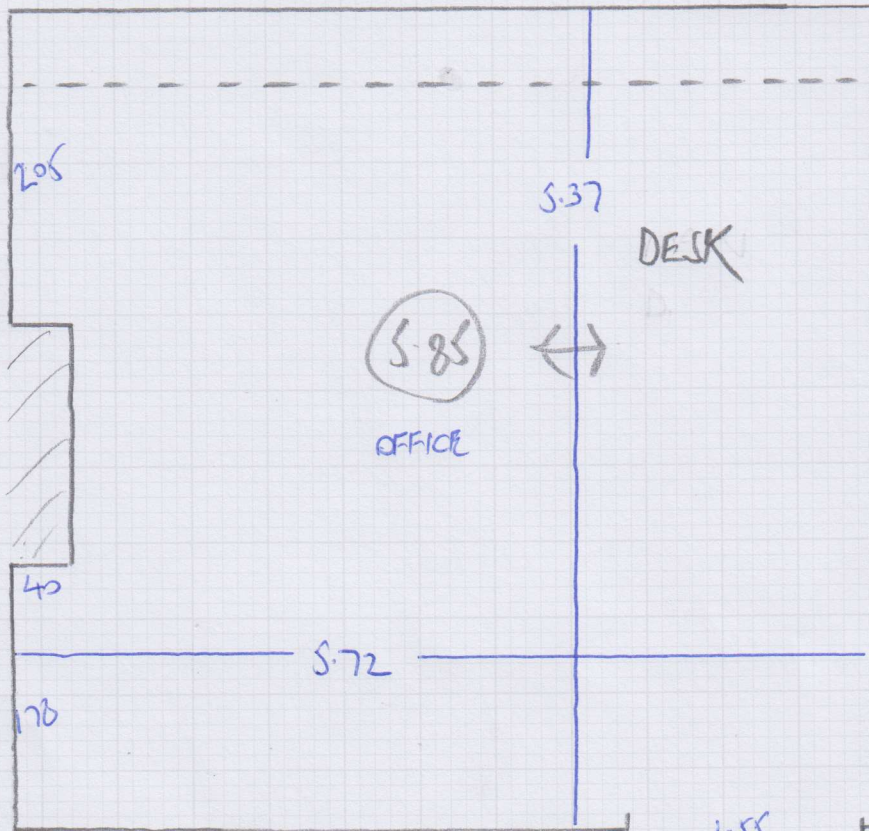

Job No: F25440 / F25479

Name: RYLAND

Address: 6 BRECHIN PLACE
SW7 4QA

Tel:

Sheet: 1 of 1

FIRST FLOOR FRONT

1.55
DW
EXISTING CAT SLIP BLAS

EXISTING SLIP MAT 67x56 AREA 95x60

Sizes to be cut to: (If 0.90m x 0.55m applicable)

Runner Lengths for Taping: Please check before sewing

Date for collection: 02 March 2017 **Required back by:** 07 March 2017

Collection From: Warehouse **Return To:** Warehouse

Materials	Description	Quantity	Unit Cost	Total
Whipping	Under 3m x 3m	4.00	£2.00	£8.00
	Over 3m x 3m		£2.30	
Standard Taping	Labour Only Under 3m x 3m		£5.00	
	Labour Only Over 3m x 3m		£6.00	
Double Taping	Labour Only Under 3m x 3m		£7.50	
	Labour Only Over 3m x 3m		£8.50	
Faux Suede & Leather	Labour Only Under 3m x 3m		£6.00	
	Labour Only Over 3m x 3m		£7.00	
Mitres Cotton	Per Corner		£2.50	
Mitres Leather	Per Corner		£4.00	
Blind Stitching	38mm Tape Labour & Tape		£9.50	
Hidden Stitching			£1.00	
	Additional cost per lin M to above prices			
	(Enter the same quantity as tape quantity)			