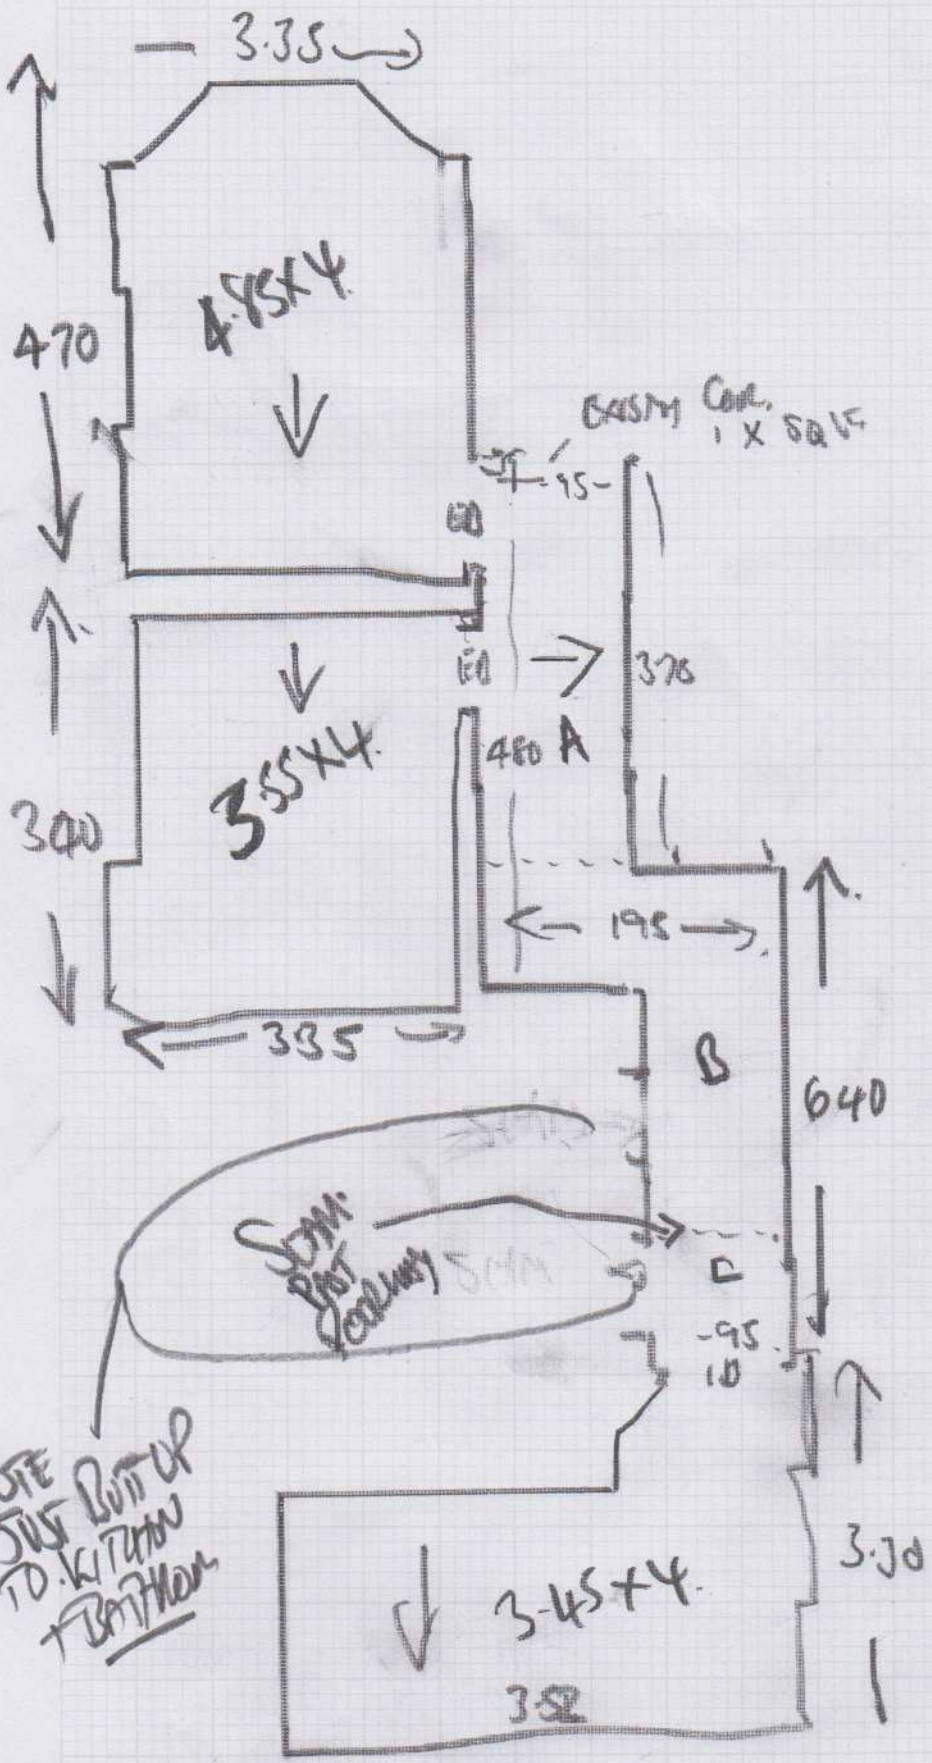

Job No: F25485
 Name: SCALLAN
 117. MIRABEL RD
 LONDON SW6 7ED
 Tel: 079 71 430052
 Sheet: () of ()

NOTE
 JUST RUN UP
 TO KITCHEN
 + BATHROOM

SATIN
 1600D
 30
 400

- 1 - 4.85 x 4
- 2 - 3.55 x 4
- 3 - 3.45 x 4
- 4 - 4.20 x 4
- 16.05 x 4. 64.20

BUILDER TO UPST
 EXISTING (KITCHEN) + GARDEN
 (BATHROOM) / SINK TO MOVS
 TO MORE