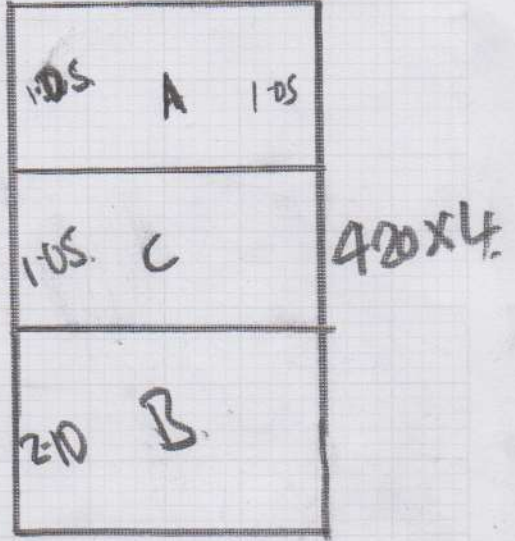

Job No: F25485
 Name: SCALLAN
 117. MIRABEL RD
 LONDON SW6 7ED
 Tel: 079 71 430052
 Sheet: () of ()

NOTE
 JUST RUN UP
 TO KITCHEN
 + BATHROOM

SATIN
 1600D
 30
 400

- 1 - 4.85 x 4
- 2 - 3.55 x 4
- 3 - 3.45 x 4
- 4 - 4.20 x 4
- 16.05 x 4. 64.20