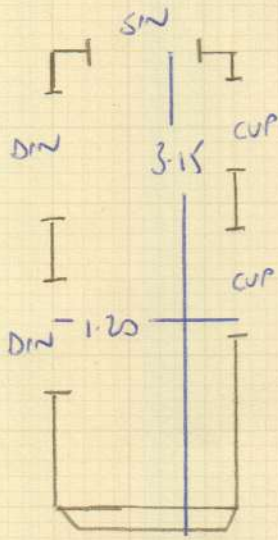

Job No: F25500
 Name: BRAZIER
 Address: Flat 1
 13 REDCLIFFE SQUARE SW10 9JX
 Tel:
 Sheet: 1 OF 1

5 STPS 1.00

10 STPS 1.00

CURRENTLY
 LOOSE AND
 TO AGAIN.

$5.25 \times 4.00 = 21m^2$

SUPER SICAL BOUCLE
 BRANCASTER 1308