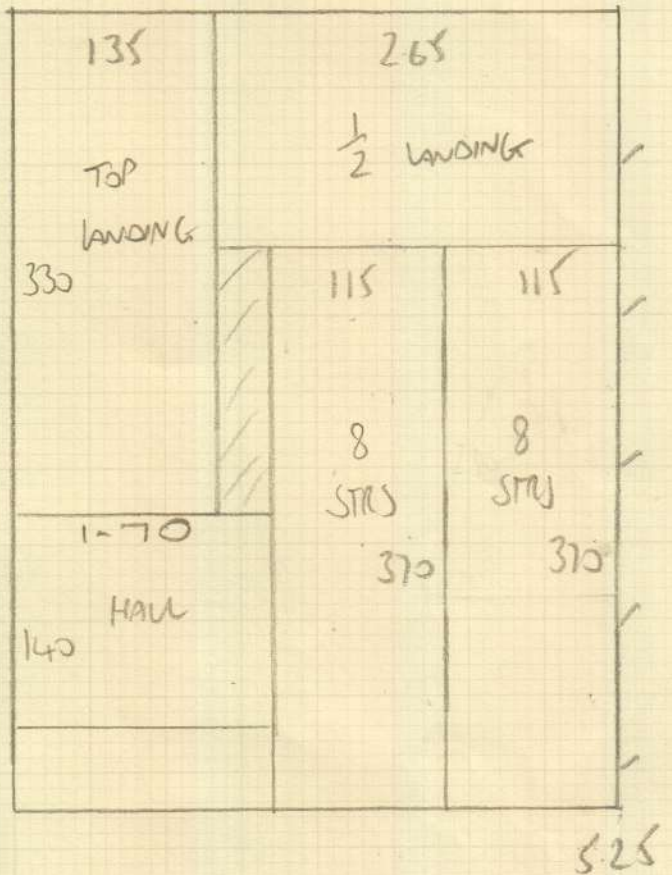

Job No: F25500
 Name: BRAZIER
 Address: Flat 1
 13 REDCLIFFE SQUARE SW10 9JX
 Tel:
 Sheet: 1 OF 1

5 STPS 1.00

10 STPS 1.00

CURRENTLY
 LOOSE AND
 TO AGAIN.

$5.25 \times 4.00 = 21m^2$

SUPER SICAL BOUCLE
 BRANCASTER 1308