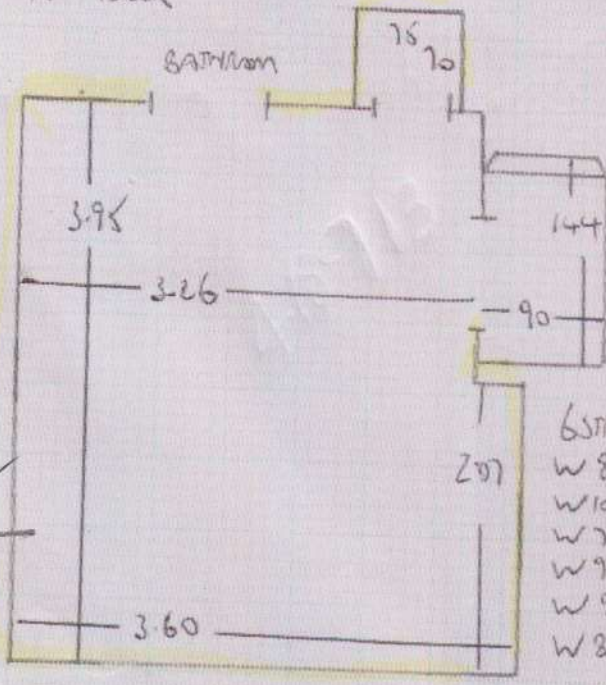

TOP FLOOR

16-20
X
40-59
E658
95

upl 40 ✓

(793)

40

(E833)

FIRST FLOOR

G/F
BIN AS STAIR
12 STPS - 77
RISER 77x17

F2 S502

LEWIS

12 ORBAIN ROAD
SW6 7JY

1 of 1

4 05x4

- 6 STPS - 77
- W 85x65 1 ✓
 - W 105x70 2 -
 - W 73x72 3 ✓
 - W 90x67 4 -
 - W 93x75 5 ✓
 - W 85x72 6 ✓
- R/F