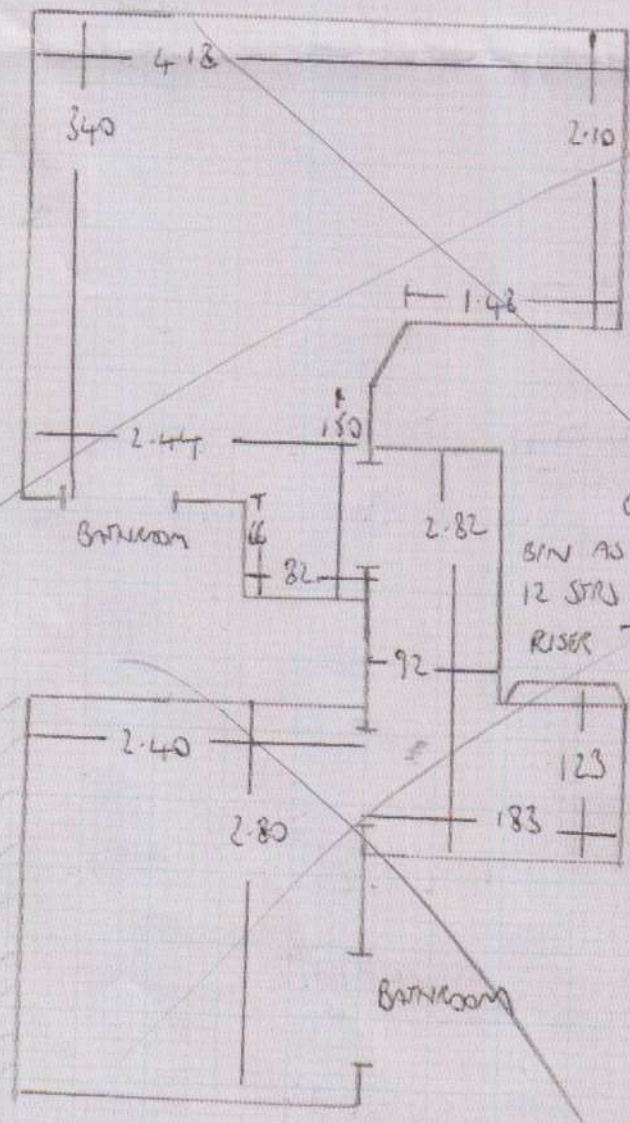

TOP FLOOR

16-20
X
40-59
E658
95

upl 40 ✓

(793)

40

(E833)

FIRST FLOOR

G/F
BIN AS STAIR
12 STPS - 77
RISER 77x17

F2 S502

LEWIS

12 ORBAIN ROAD
SW6 7JY

1 of 1

4 05x4

- 6 STPS - 77
- W 85x65 1 ✓
 - W 105x70 2 -
 - W 73x72 3 ✓
 - W 90x67 4 -
 - W 93x75 5 ✓
 - W 85x72 6 ✓
- R/F