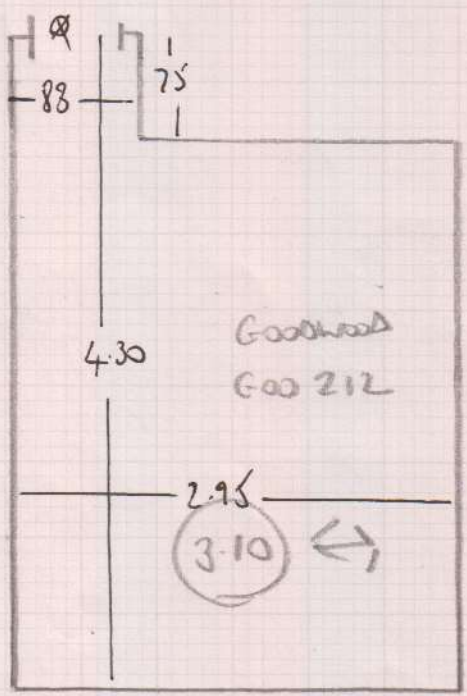

Job No: F25505  
Name: RICHARDS  
Address: 53 IPLET ROAD  
wb OPB  
Tel:  
Sheet: 1 OF 2

ELVASTON  
ELV-36003  
10-00 x 4MTR  
(40M2)

1ST FLOOR REAR  
BEDROOM  
GOODWOOD 600-212  
3-10 x 5MTR

10.00m

Job No: F25505  
Name: RICHARDS  
Address: S3 IFLEY ROAD  
W6 0PB  
Tel:  
Sheet: 2 of 2

13400-00

FIRST FLOOR REAR

1980

TOP FLOOR REAR