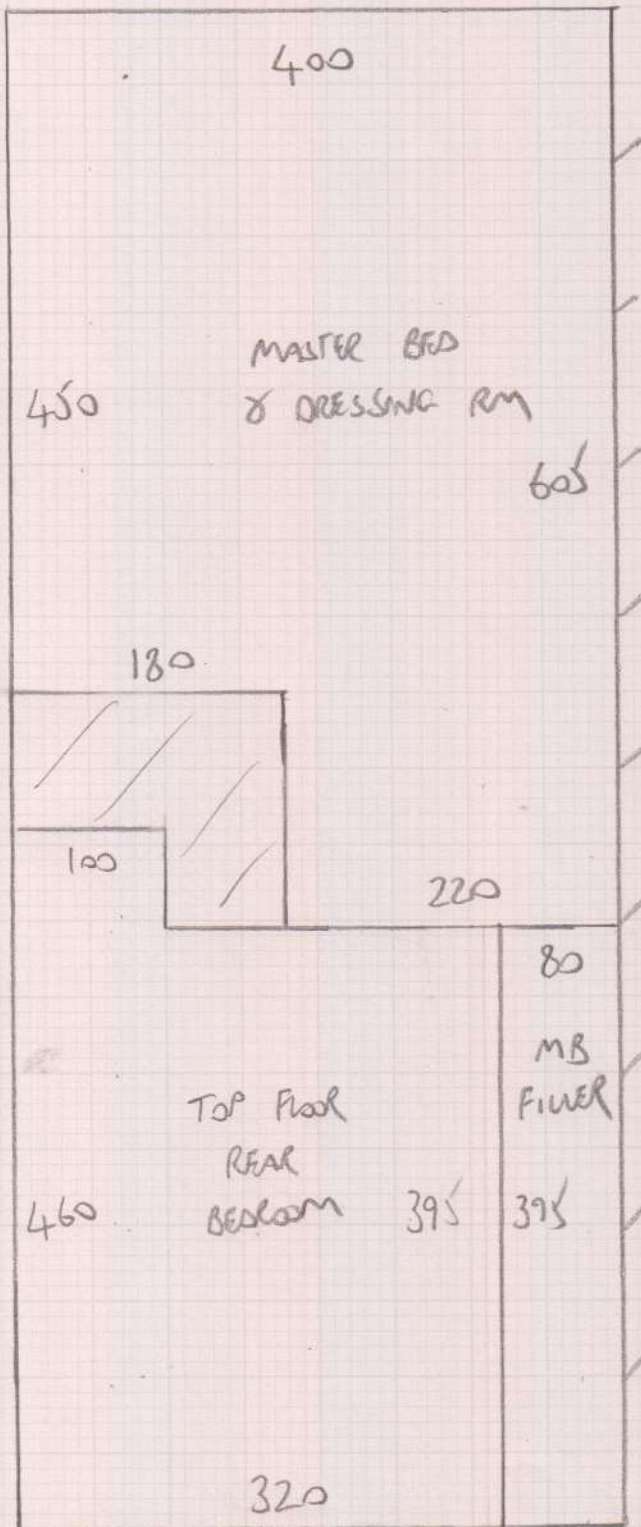

Job No: F25505  
Name: RICHARDS  
Address: 53 IPLET ROAD  
wb OPB  
Tel:  
Sheet: 1 OF 2

ELVASTON  
ELV-36003  
10-00 x 4MTR  
(40M2)

1ST FLOOR REAR  
BEDROOM  
GOODWOOD 600-212  
3-10 x 5MTR

10.00m

Job No: F25505  
Name: RICHARDS  
Address: S3 IFLEY ROAD  
W6 0PB  
Tel:  
Sheet: 2 of 2

13400-00

FIRST FLOOR REAR

1980

TOP FLOOR REAR