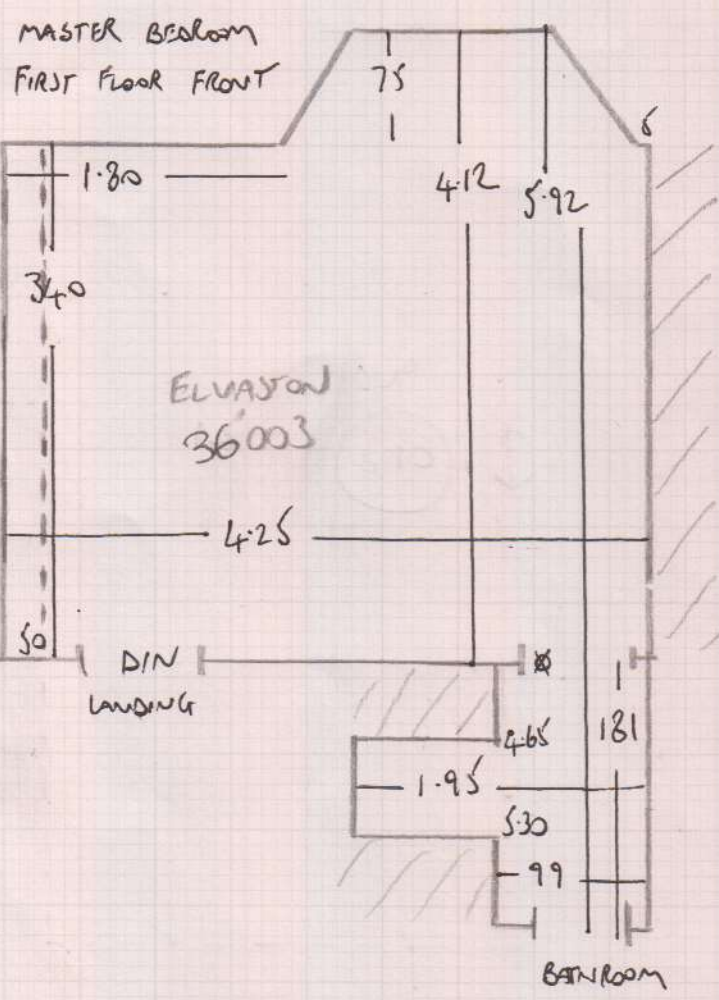

Job No: F25505  
Name: RICHARDS  
Address: 53 IPLET ROAD  
wb OPB  
Tel:  
Sheet: 1 OF 2

ELVASTON  
ELV-36003  
10-00 x 4MTR  
(40M2)

1ST FLOOR REAR  
BEDROOM  
GOODWOOD 600-212  
3-10 x 5MTR

10.00m

Job No: F25505  
Name: RICHARDS  
Address: S3 IFLEY ROAD  
W6 0PB  
Tel:  
Sheet: 2 of 2

13400-00

FIRST FLOOR REAR

1980

TOP FLOOR REAR