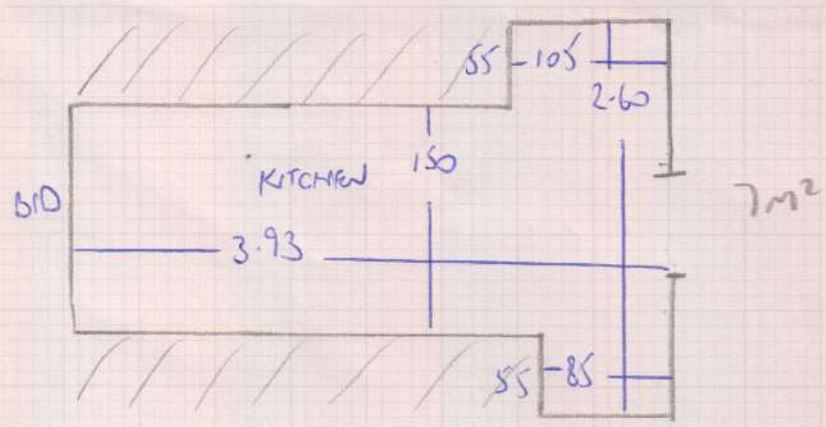

Job No: F25611
Name: TOLHURST
Address: 38 EXETER HOUSE
PUTNEY HEATH SW15 3SX
Tel:
Sheet: of:

7.50 x 5MTR
4.00 x 4MTR Plan
57.50 M2 + small

Job No: F25511
 Name: TOLTURST
 Address: 38 EXETER HOUSE
 PUTNEY HEATH SW15 3SX
 Tel:
 Sheet: of:

12-60

4m²

13-75

18-75

3.1m²