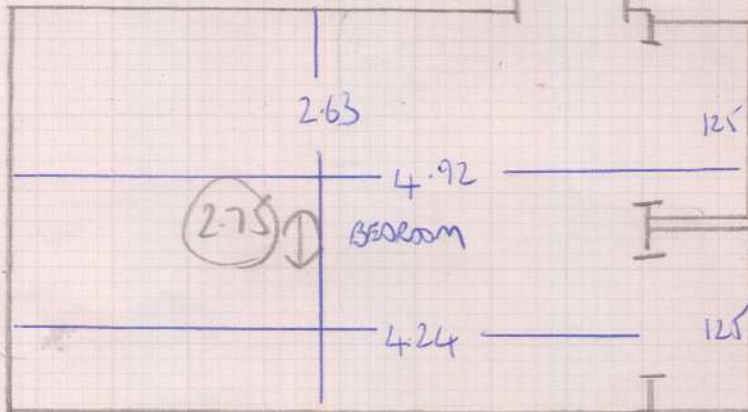

Job No: F25611
Name: TOLHURST
Address: 38 EXETER HOUSE
PUTNEY HEATH SW15 3SX
Tel:
Sheet: of:

7.50 x 5MTR
4.00 x 4MTR Plan
57.50 M2 + small

Job No: F25511
 Name: TOLTURST
 Address: 38 EXETER HOUSE
 PUTNEY HEATH SW15 3SX
 Tel:
 Sheet: of:

12-60

4m²

13-75

18-75

3.1m²