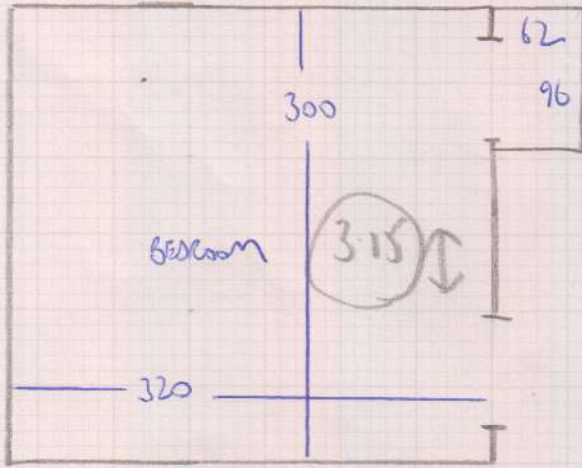

Job No: F25611
Name: TOLHURST
Address: 38 EXETER HOUSE
PUTNEY HEATH SW15 3SX
Tel:
Sheet: of:

7.50 x 5MTR
4.00 x 4MTR Plan
57.50 M2 + small

Job No: F25511
 Name: TOLTURST
 Address: 38 EXETER HOUSE
 PUTNEY HEATH SW15 3SX
 Tel:
 Sheet: of:

12-60

4m²

13-75

18-75

3.1m²