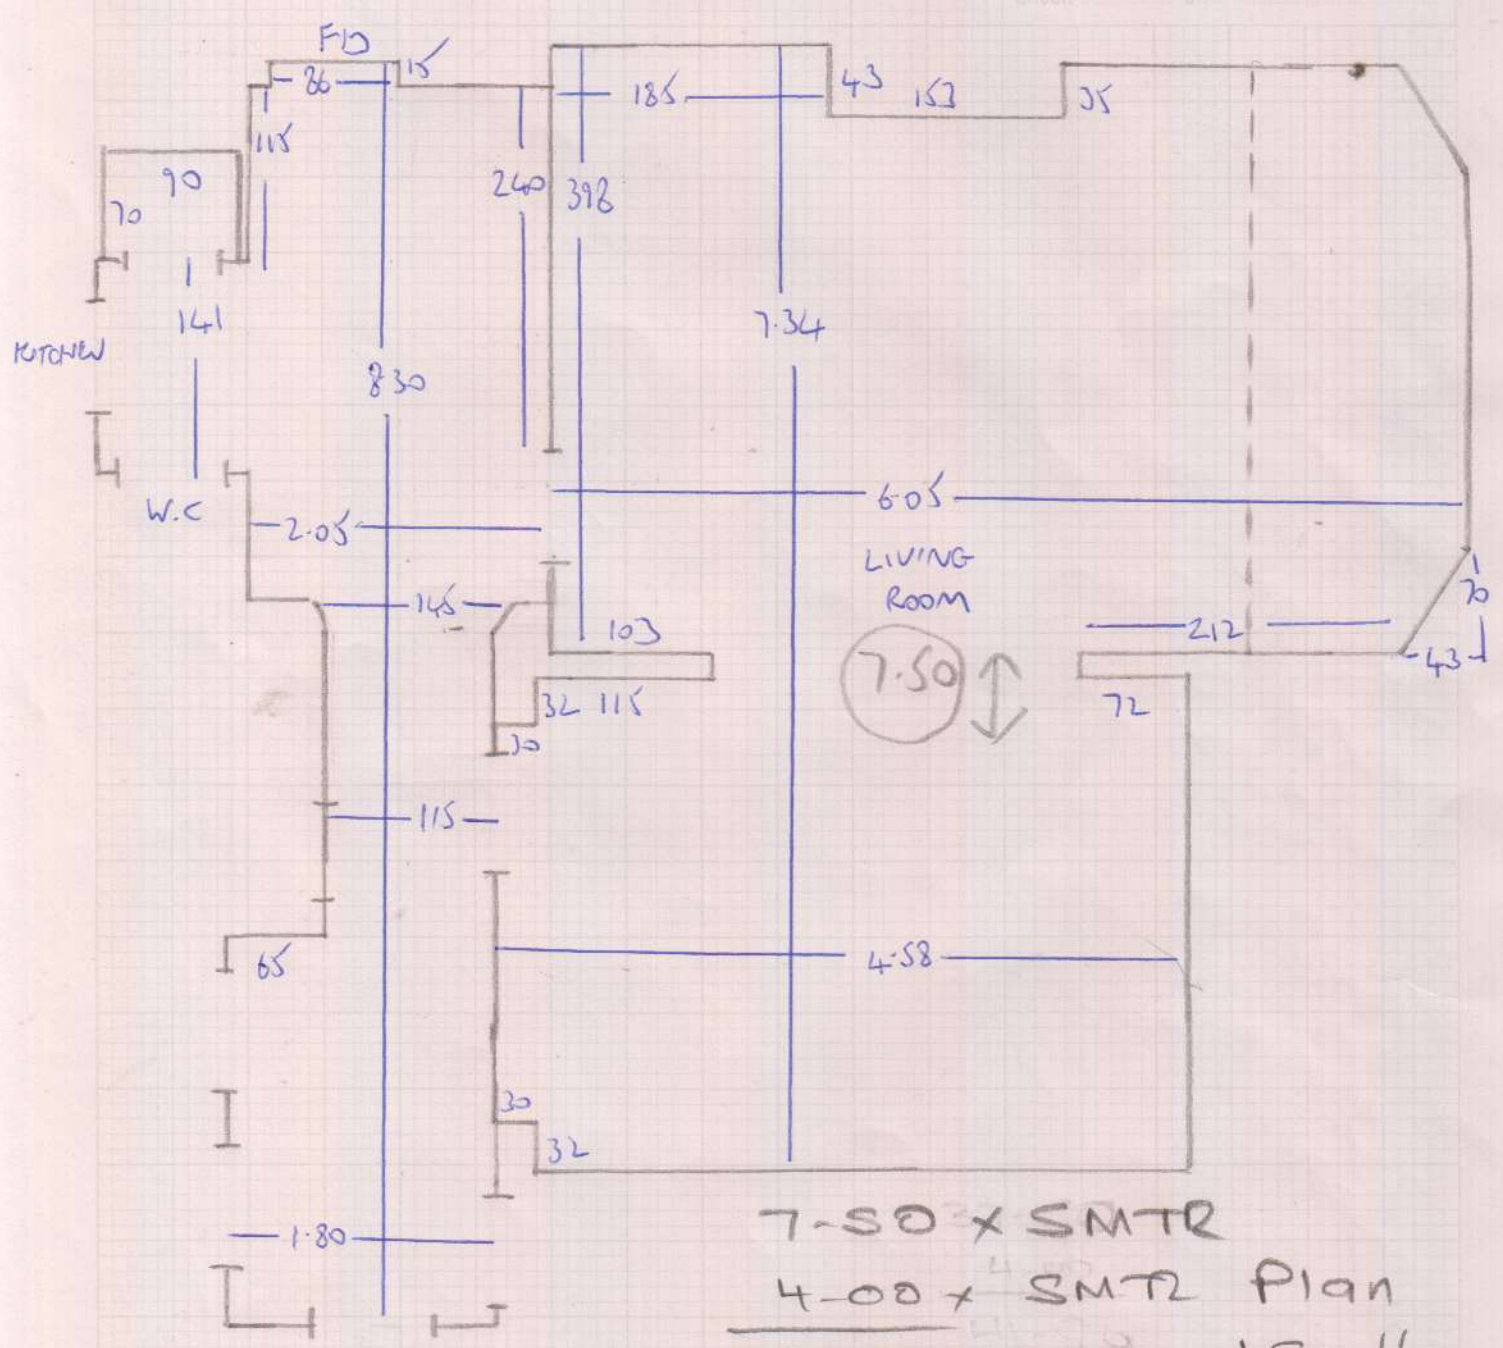

Job No: F25611
Name: TOLHURST
Address: 38 EXETER HOUSE
PUTNEY HEATH SW15 3SX
Tel:
Sheet: of:

7.50 x 5MTR
4.00 x 4MTR Plan
57.50 M2 + small

Job No: F25511
 Name: TOLTURST
 Address: 38 EXETER HOUSE
 PUTNEY HEATH SW15 3SX
 Tel:
 Sheet: of:

12-60

4m²

13-75

18-75

3.1m²