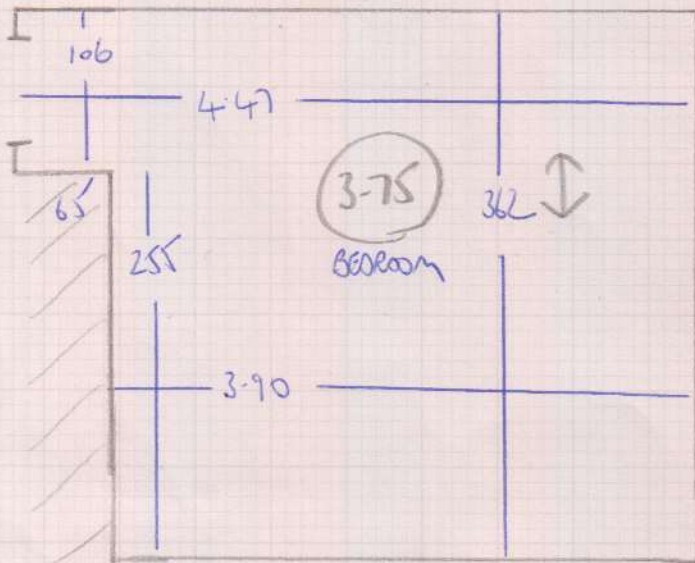

Job No: F25611
Name: TOLHURST
Address: 38 EXETER HOUSE
PUTNEY HEATH SW15 3SX
Tel:
Sheet: of:

7.50 x 5MTR
4.00 x 4MTR Plan
57.50 M2 + small

Job No: F25511
 Name: TOLTURST
 Address: 38 EXETER HOUSE
 PUTNEY HEATH SW15 3SX
 Tel:
 Sheet: of:

12-60

4m²

13-75

18-75

3.1m²