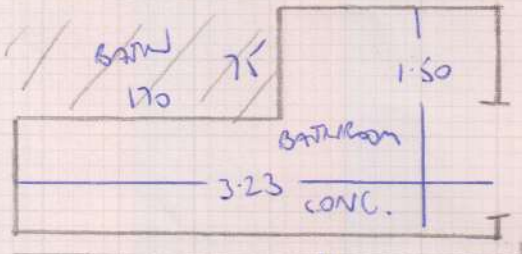

Job No: F25611
Name: TOLHURST
Address: 38 EXETER HOUSE
PUTNEY HEATH SW15 3SX
Tel:
Sheet: of:

7.50 x 5MTR
4.00 x 4MTR Plan
57.50 M2 + small

Job No: F25511
 Name: TOLTURST
 Address: 38 EXETER HOUSE
 PUTNEY HEATH SW15 3SX
 Tel:
 Sheet: of:

12-60

4m²

13-75

18-75

3.1m²